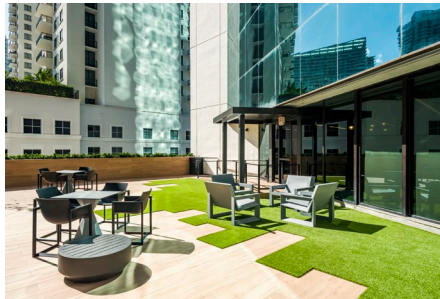

BRICKELL CITY TOWER

**80 SW 8TH ST
MIAMI FL 33130**

SUITE 2950 | 4,046 RSF

BANYAN STREET
REAL ESTATE FUNDS

LEASING CONTACTS

Cameron Tallon
+1 407 284 7455
cameron.tallon@cbre.com

Eric Groffman
+1 786 390 7497
eric.groffman@cbre.com