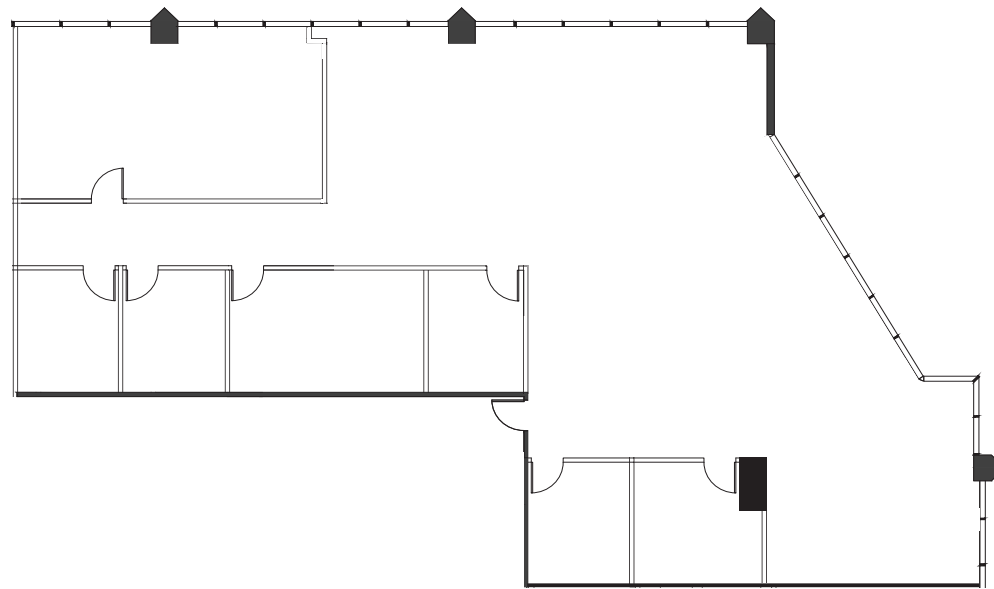

BRICKELL CITY TOWER

**80 SW 8TH ST
MIAMI FL 33130**

SUITE 2950 | 4,046 RSF

BANYAN STREET
REAL ESTATE FUNDS

LEASING CONTACTS

Cameron Tallon
+1 407 284 7455
cameron.tallon@cbre.com

Eric Groffman
+1 786 390 7497
eric.groffman@cbre.com