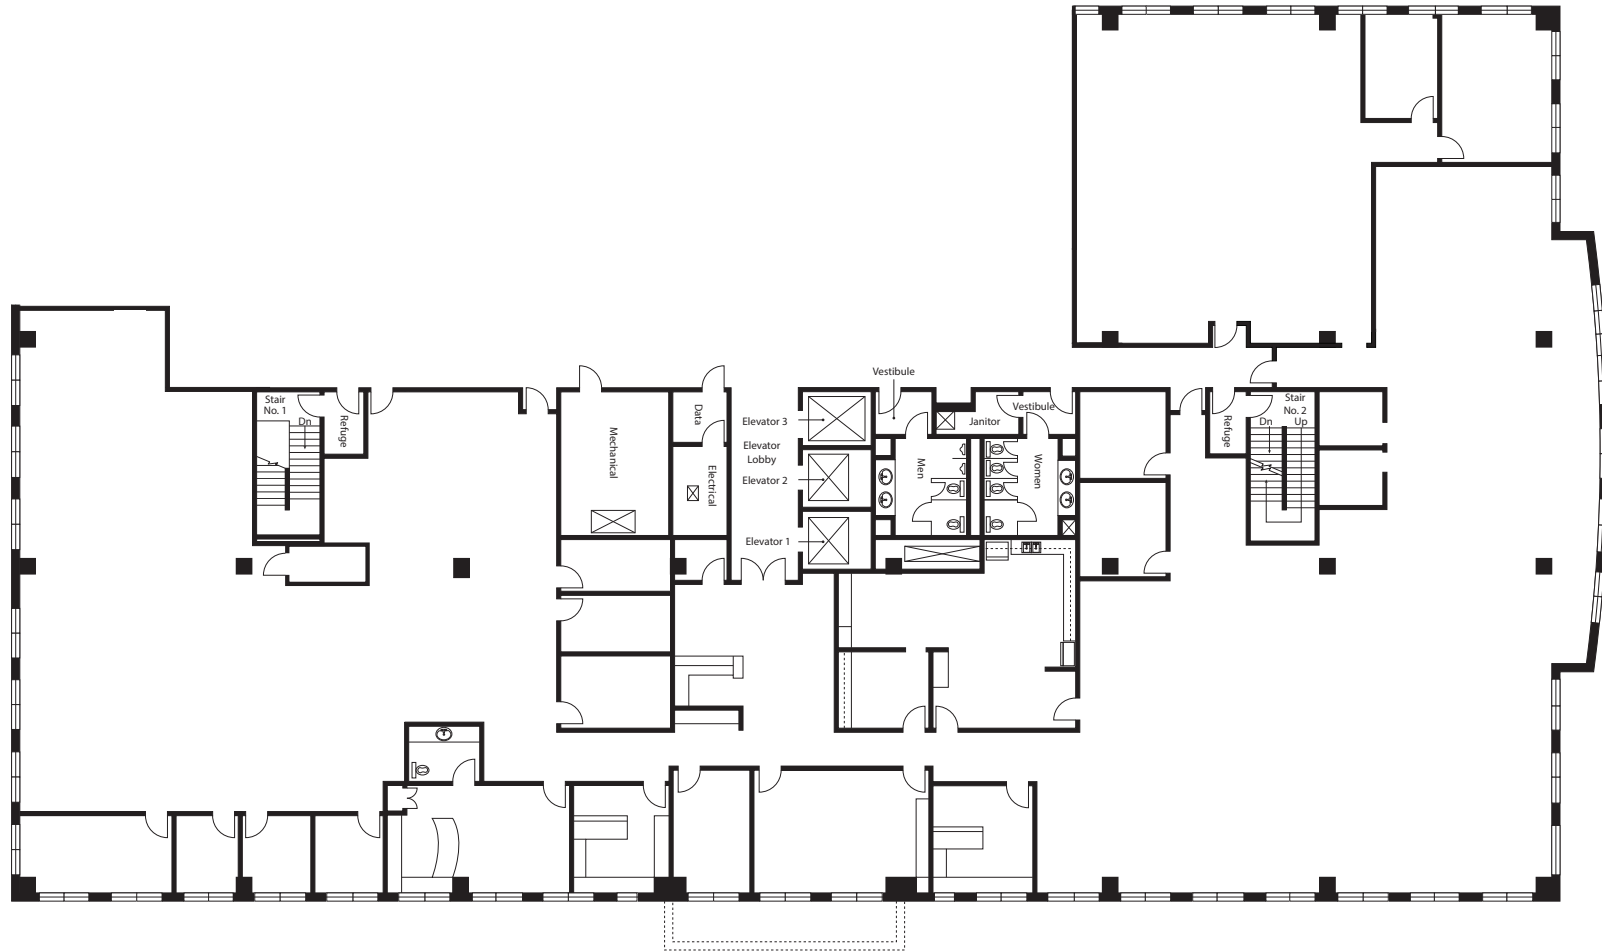

161 CORPORATE CENTER

6225 North State Highway 161 | Irving, Texas 75038

Suite 400/450/475
19,712 SF

CONTACTS

John Dickenson | 972.421.1971 | jdickenson@holtlunsford.com
Paul Hernandez | 972.380.3641 | phernandez@holtlunsford.com
Dylan Cummins | 972.585.5114 | dcummins@holtlunsford.com