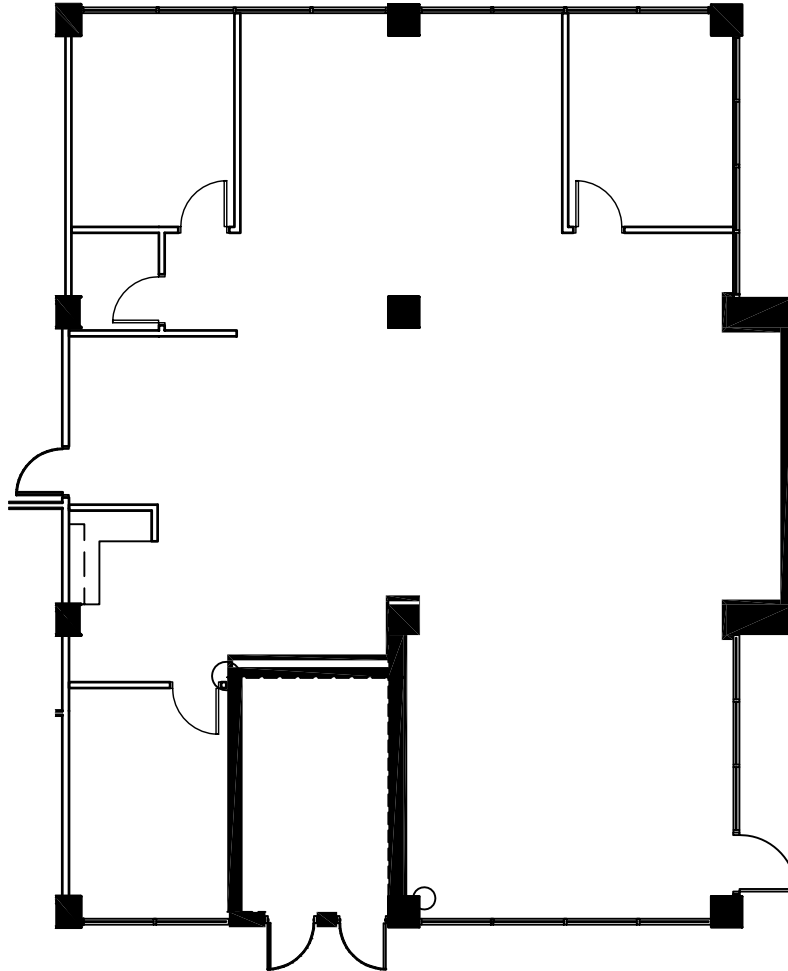

# Peachtree 25th

1718 - 1720 Peachtree St. NW  
Atlanta, GA 30309

Suite 199 | 2,775 RSF

[www.peachtree25th.com](http://www.peachtree25th.com)

**AUSTIN CHASE**  
achase@trinity-partners.com  
404.242.9078

**CORI NUTTALL, CCIM**  
cnuttall@trinity-partners.com  
843.475.8285