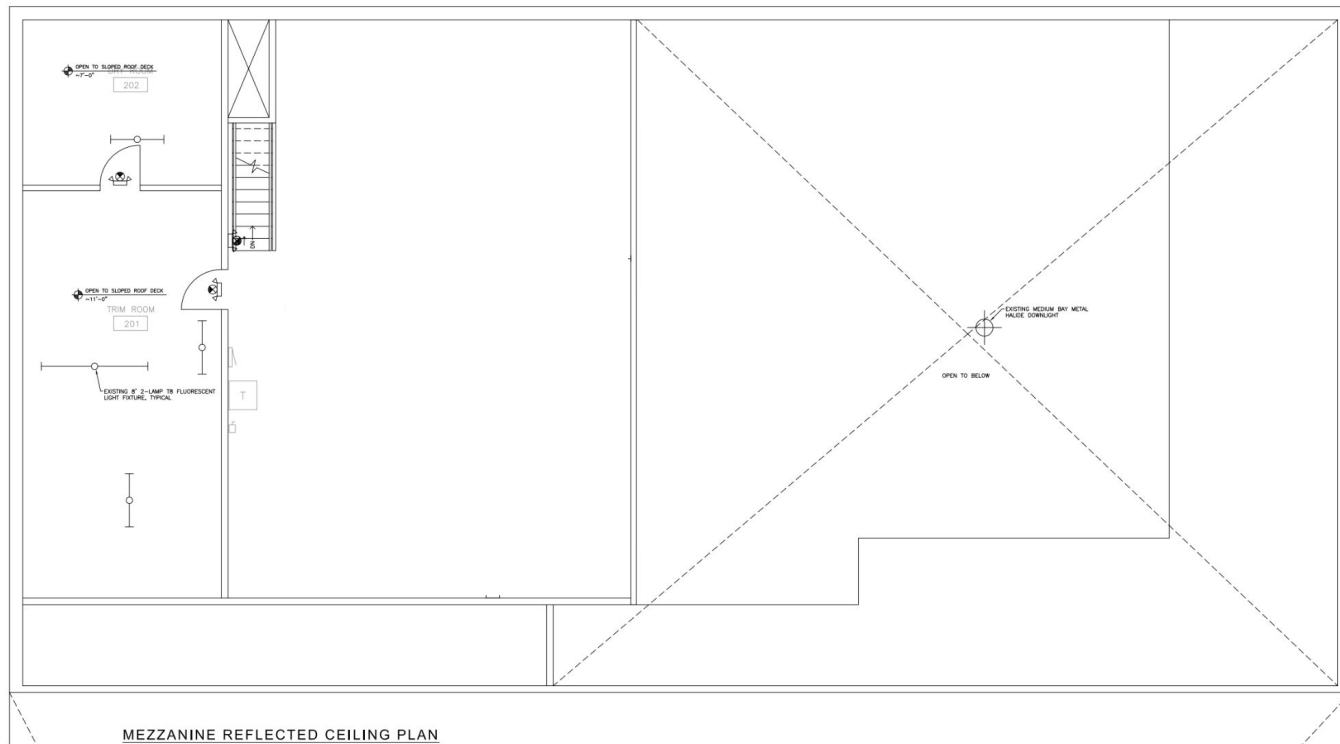

SIX MILE PARK

MEZZANINE REFLECTED CEILING PLAN
SCALE: 1/4" = 1'-0"