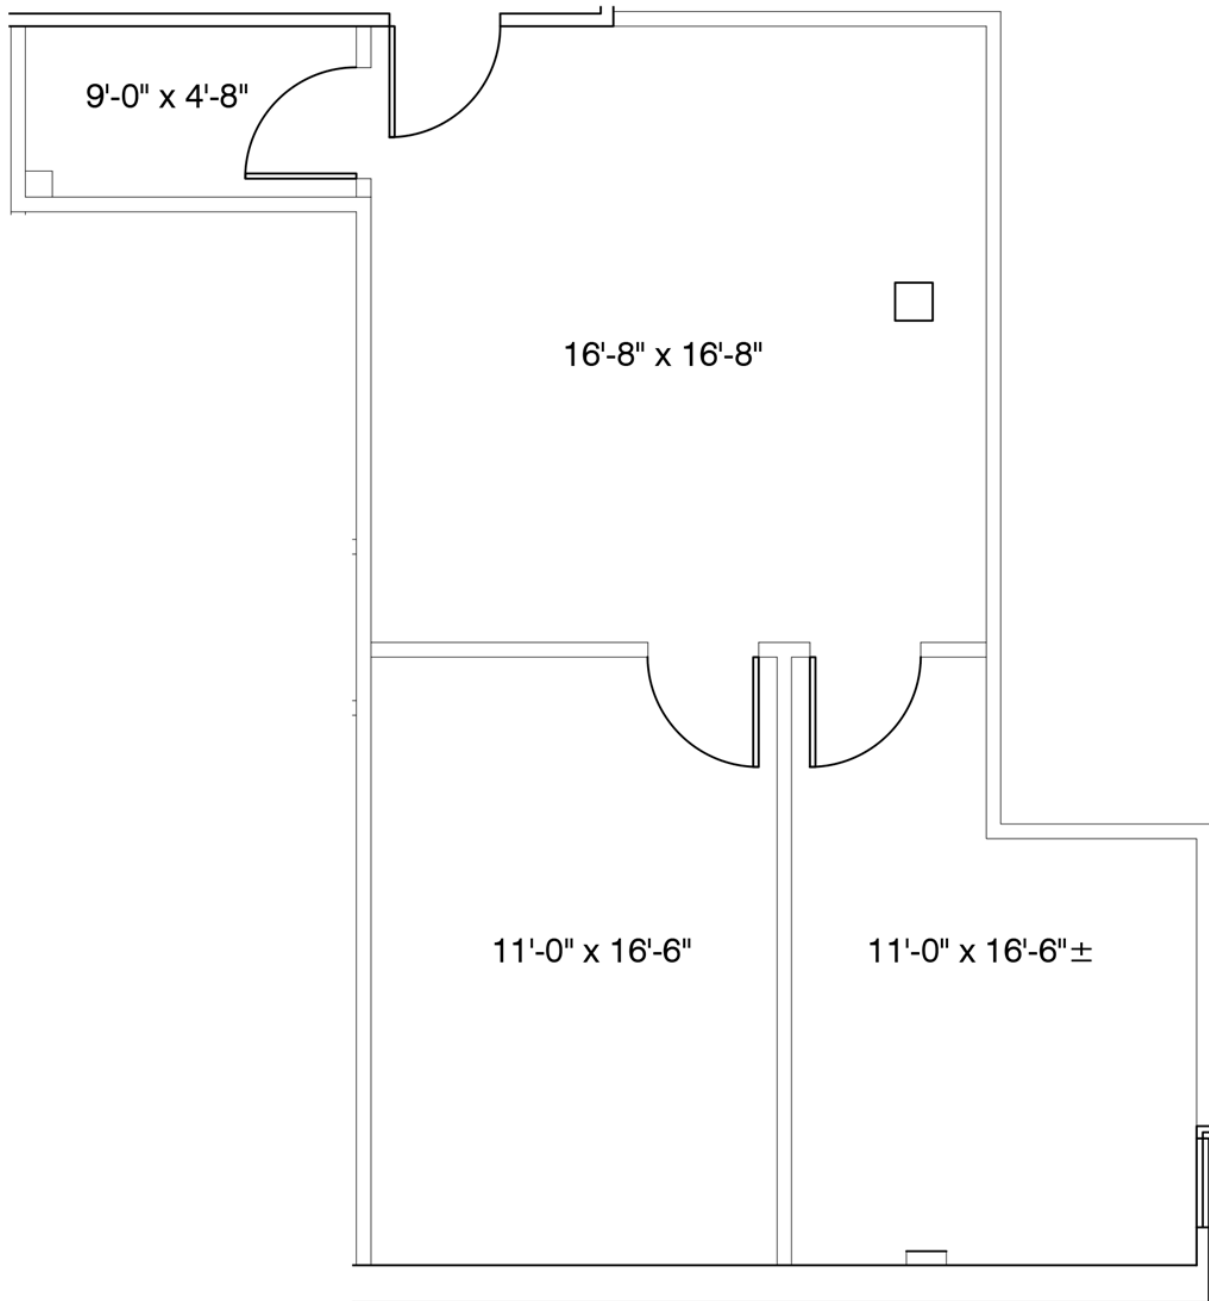

PARK FOREST OFFICE

PARK
FOREST
DALLAS

3530 FOREST LANE, DALLAS, TEXAS 75234

Suite 315 - 891 SF

KYLE ESPIE
972.776.7070
KESPIE@BRADFORD.COM