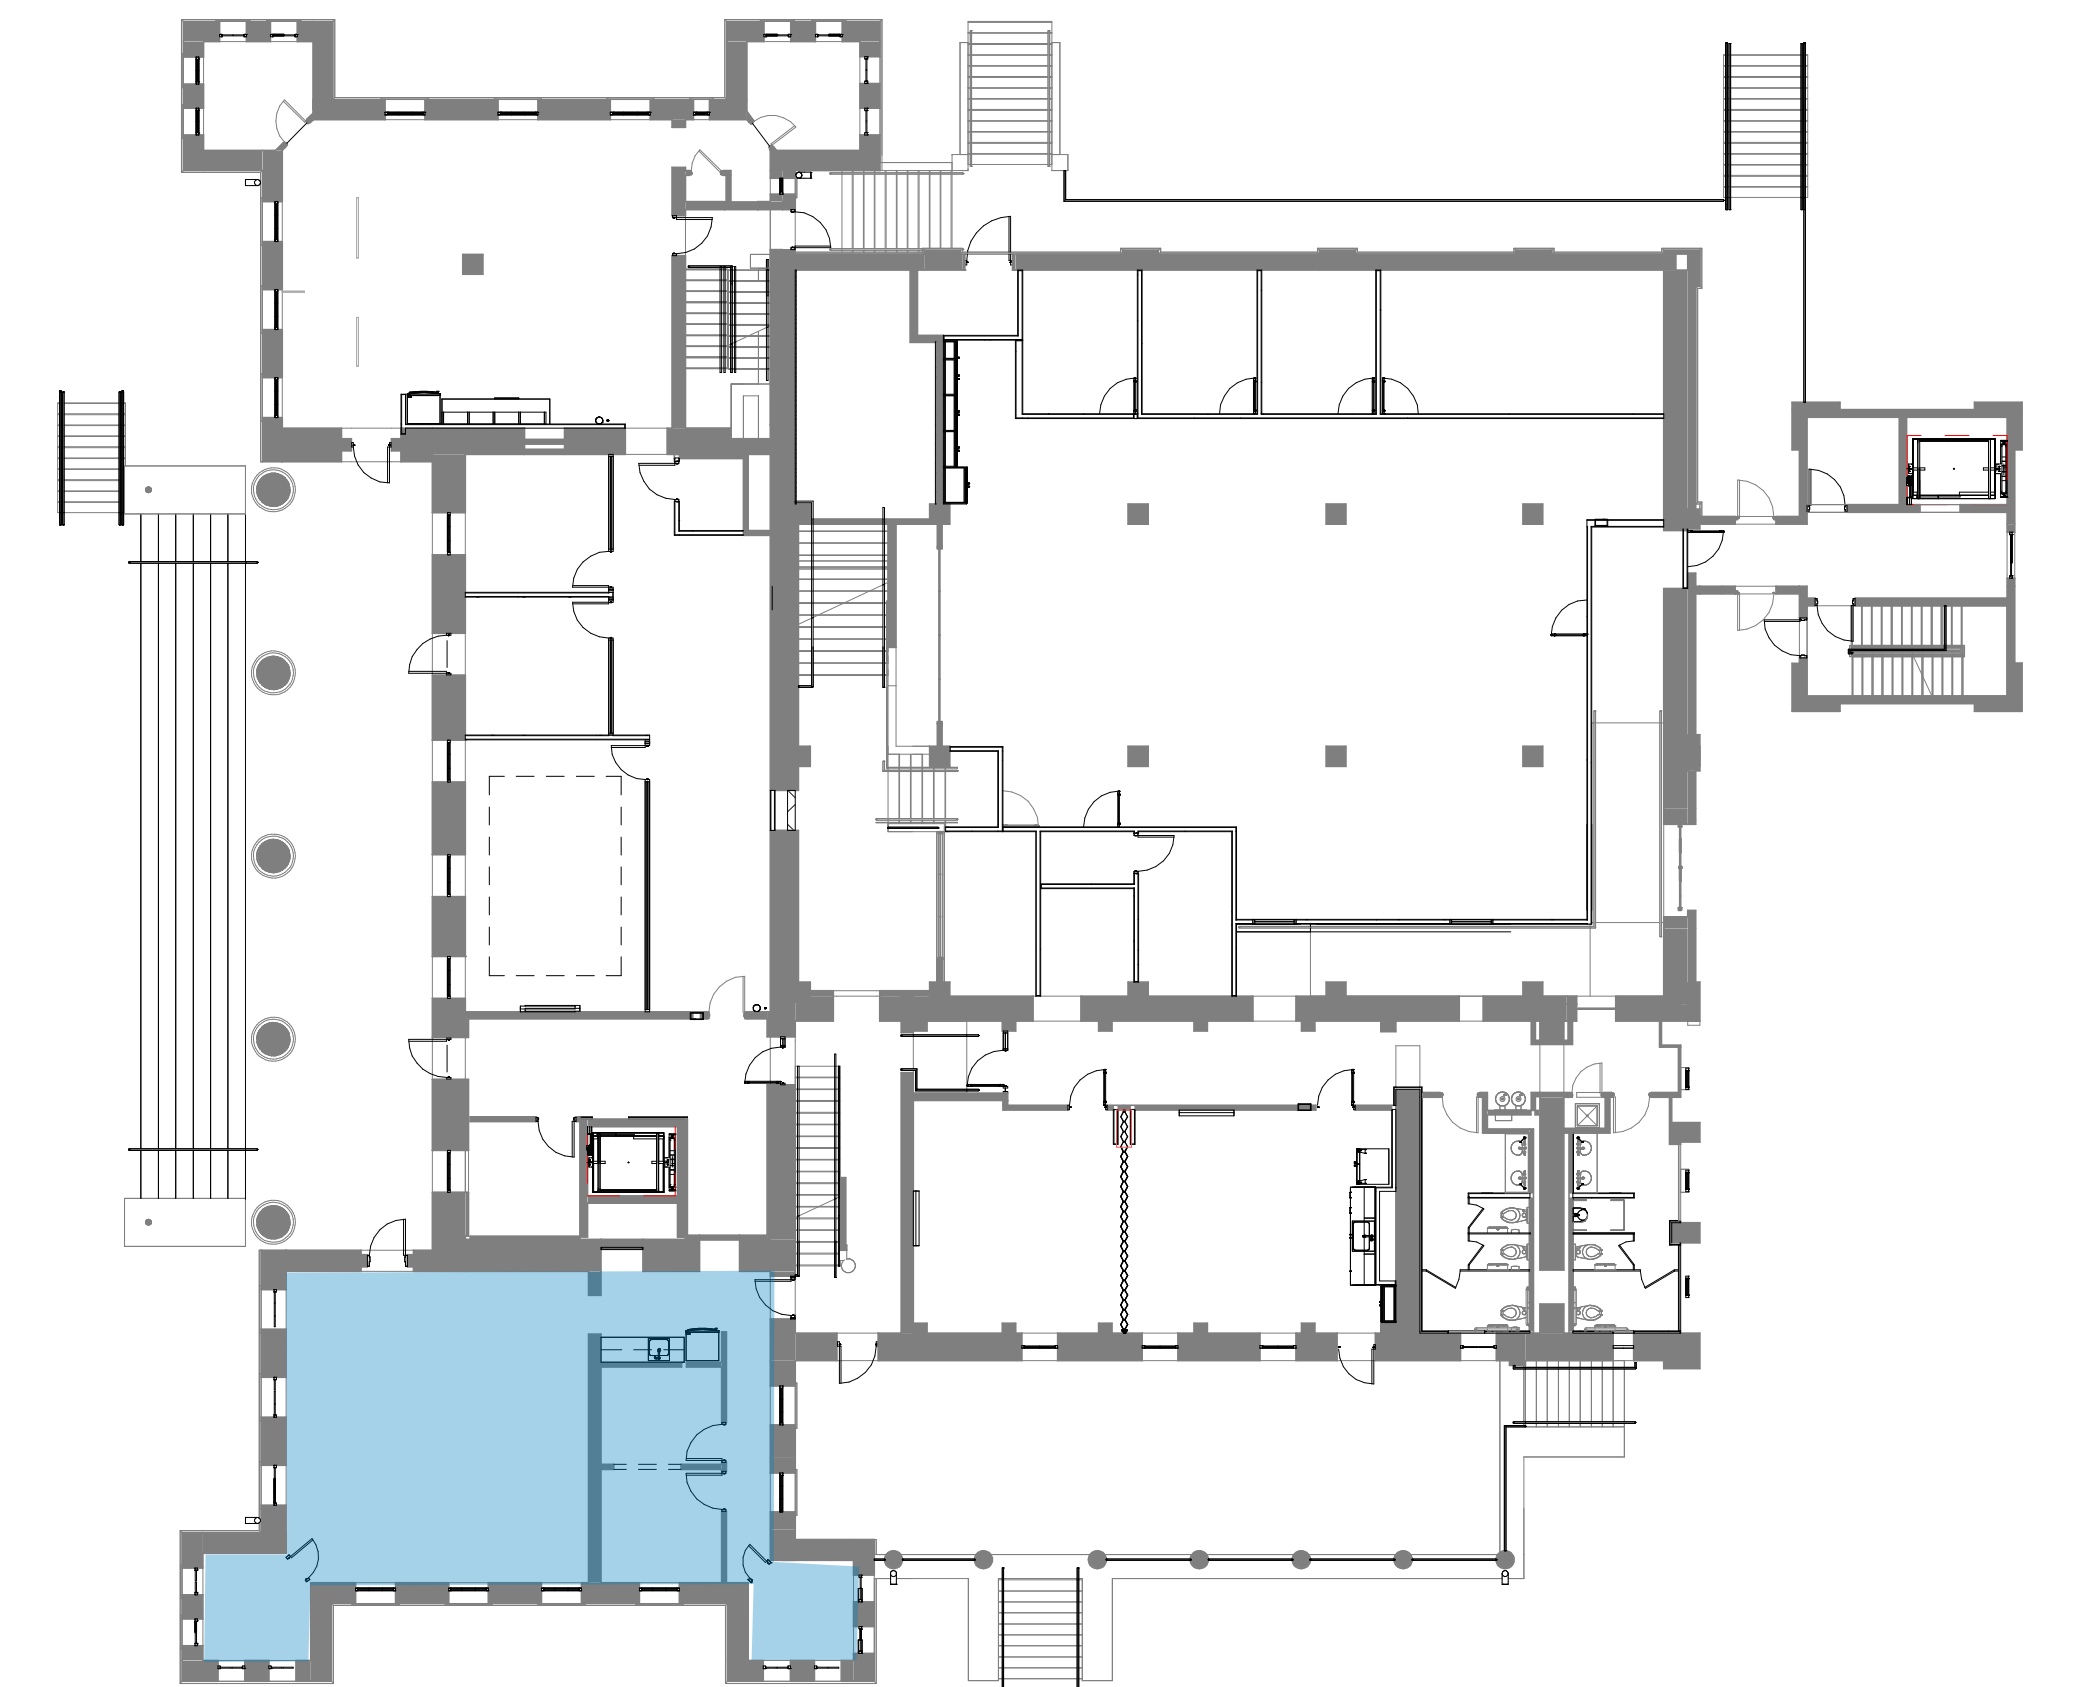

Suite 300 Floor Plan  
1/4" = 1'-0"

First Floor Key Plan  
1/16" = 1'-0"

**PRAXIS3**

750 Glenwood, LLC

**SUITE 300**

**1,652 s.f.**

**04/22/26**