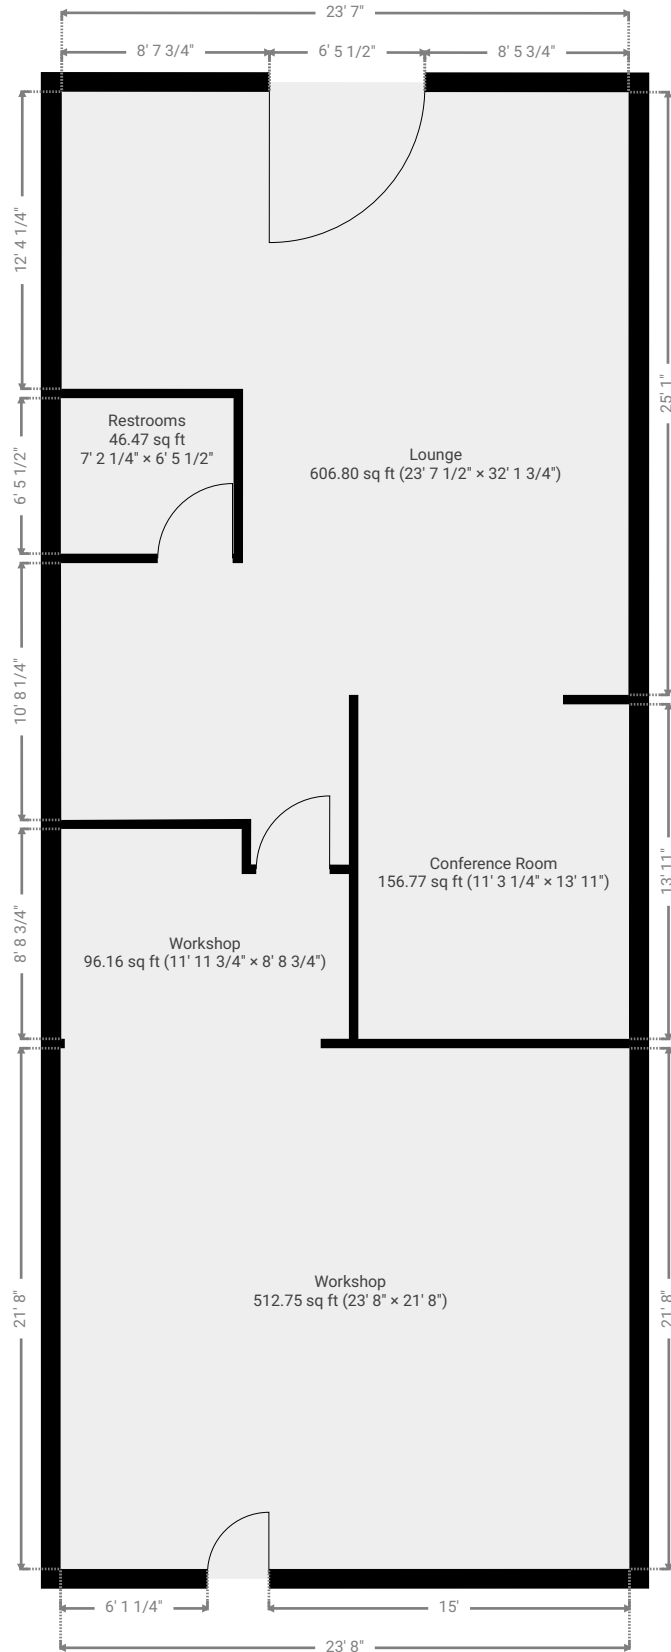

RBN Suite 102

TOTAL AREA: 1594.11 sq ft • LIVING AREA: 1594.11 sq ft • FLOORS: 1 • ROOMS: 5

▼ Ground Floor

TOTAL AREA: 1594.11 sq ft • LIVING AREA: 1594.11 sq ft • ROOMS: 5

THIS FLOOR PLAN IS PROVIDED WITHOUT WARRANTY OF ANY KIND. SENSOPIA DISCLAIMS ANY WARRANTY INCLUDING, WITHOUT LIMITATION, SATISFACTORY QUALITY OR ACCURACY OF DIMENSIONS.