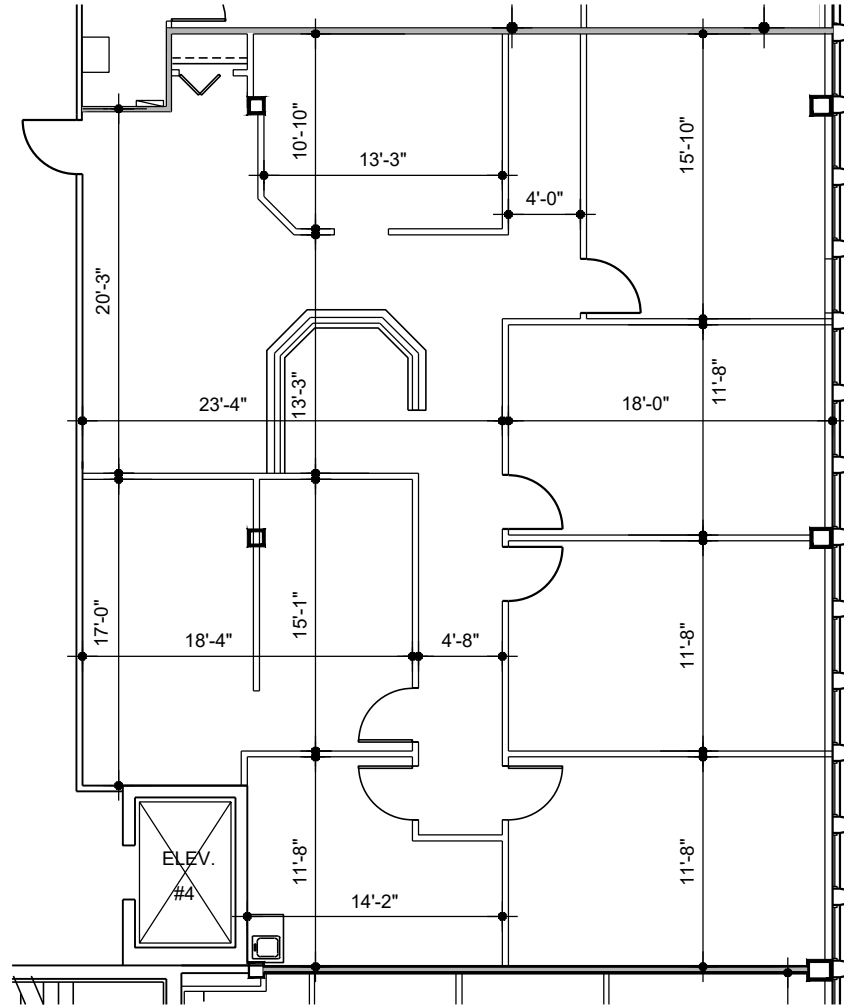

BINGHAM OFFICE PARK

30400 TELEGRAPH BINGHAM FARMS, MI 48025

30100 TELEGRAPH ROAD
SUITE 366
BINGHAM FARMS, MI 48025
(248) 763-3459

SUITE 402

10.25.22 SCALE: 1/16"= 1'-0"

2,063 U.S.F.
2,269 R.S.F.

FOURTH FLOOR KEY PLAN

NO SCALE