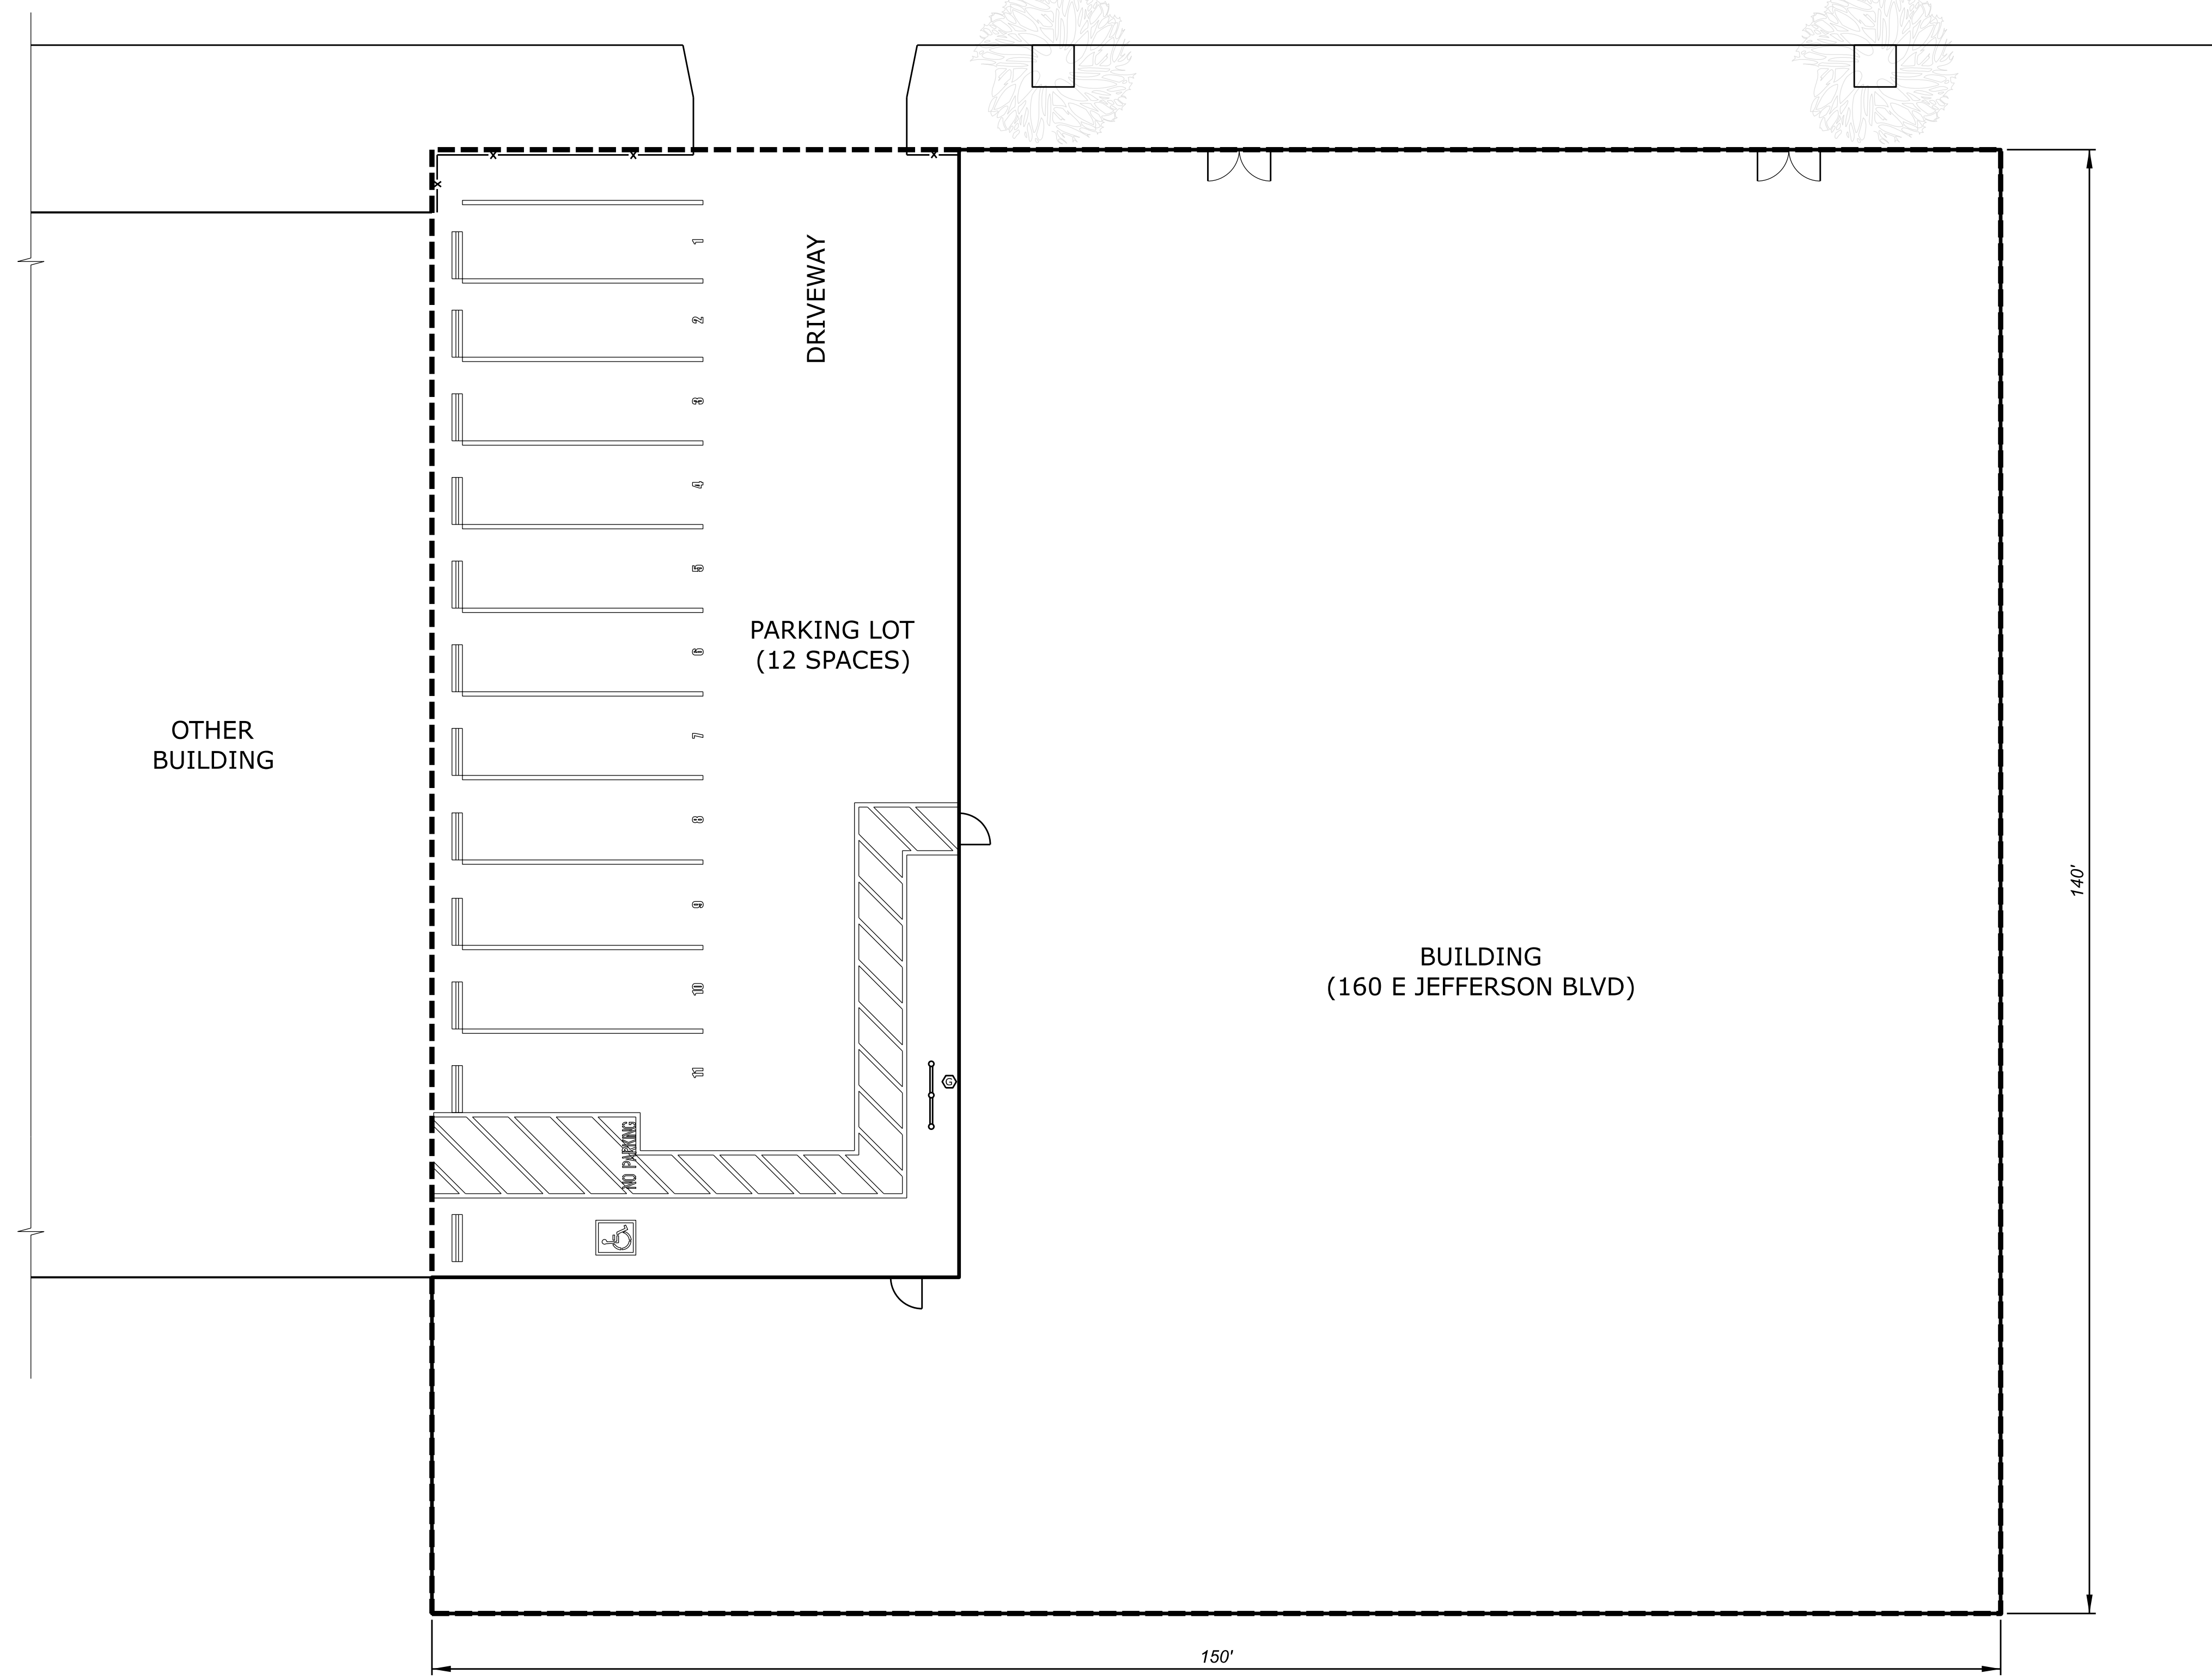

E. JEFFERSON BLVD

- LEGEND**
- ⊙ GAS METER
 - PROPERTY LINE

SITE PLAN
160 E JEFFERSON BLVD, LOS ANGELES

SCALE: 1" = 10'

SIZES AND DIMENSIONS ARE APPROXIMATE, ACTUAL MAY VARY