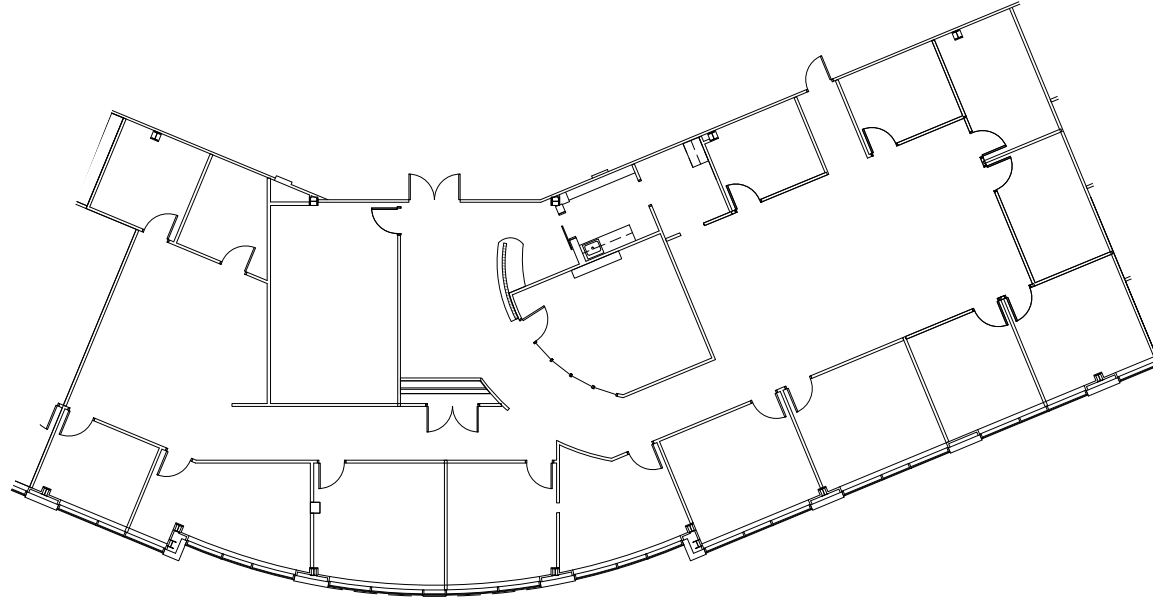

SUITE 325
6,226 RSF

301 PENNSYLVANIA PARKWAY
INDIANAPOLIS, INDIANA 46280

NOT TO SCALE

schott
design

JLL® ABBY ZITO:
317.810.7173
abby.zito@jll.com

JOHN VANDENBARK:
317.810.7178
john.vandenbark@jll.com