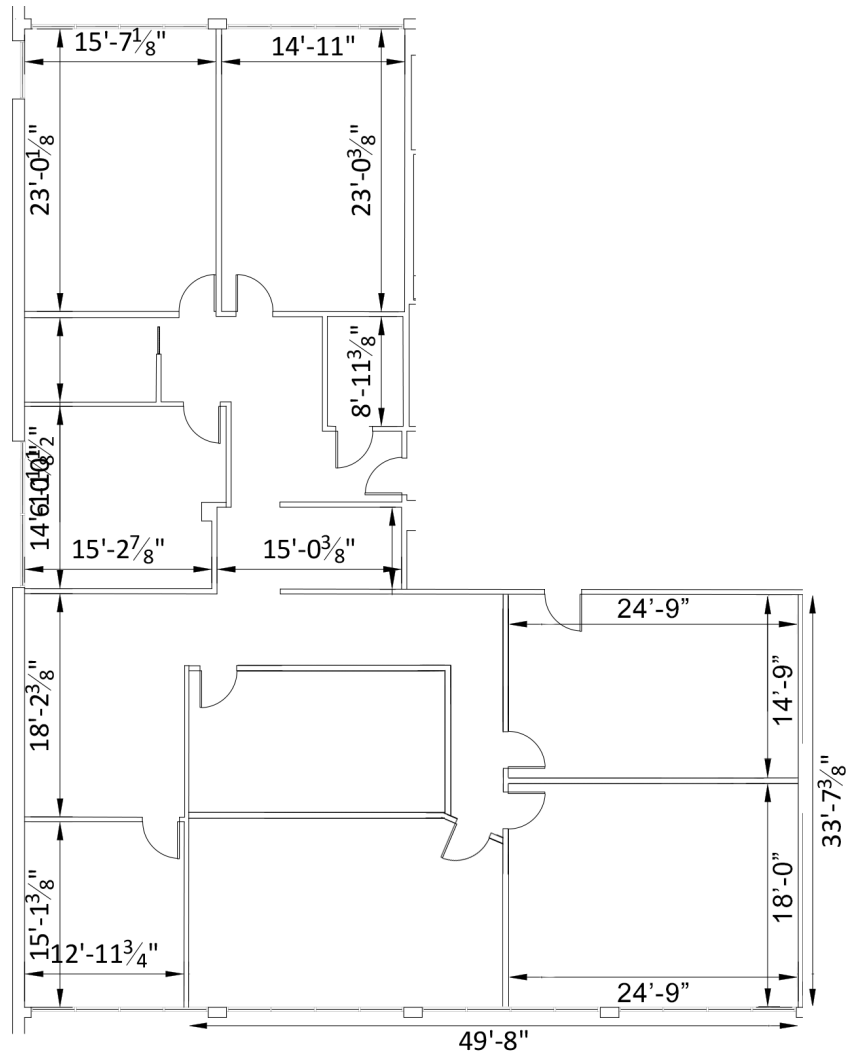

SPACE AVAILABLE

SUITE 200: 4,117 RSF

WESTSHORE CITY CENTER
1111 N. Westshore Blvd
Tampa, FL 33607

No warranty or representation, expressed or implied, is made to the accuracy of information contained herein, and same is submitted subject to errors, change of price, rental or other conditions, withdrawal without notice, and to any special listing conditions imposed by our principals. PLANS NOT TO SCALE