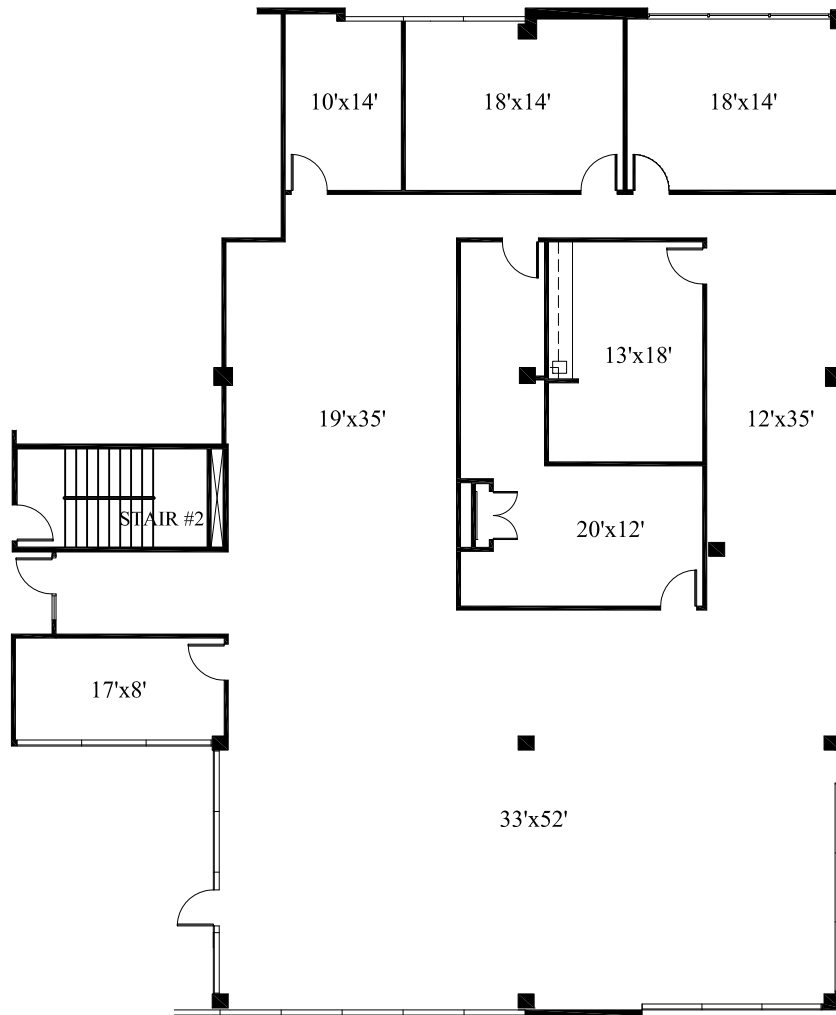

# GRAYMARK OFFICE BUILDING

16801 Addison Road, Addison, Texas

SUITE 100  
5,067 RSF

## 1ST FLOOR

Scale: 1/16"=1'-0"

All dimensions and square footages are approximate.

January 11, 2024

THOMPSON CONSULTING SERVICES, INC.

12024 Golden Meadow Lane, Forney, Texas 75126 (972)564-5252