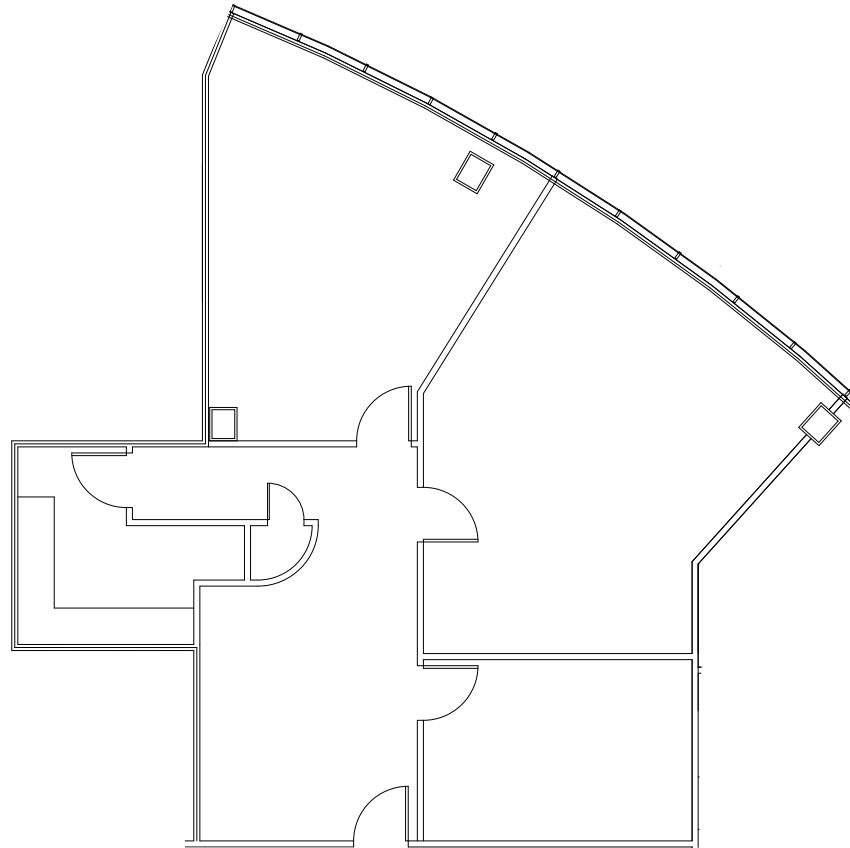

SUITE 410

1,473 RSF

FOR LEASING INFORMATION:

Matt Pruitt | Christian Canion | Harrison Biro
+1 713 425 5857