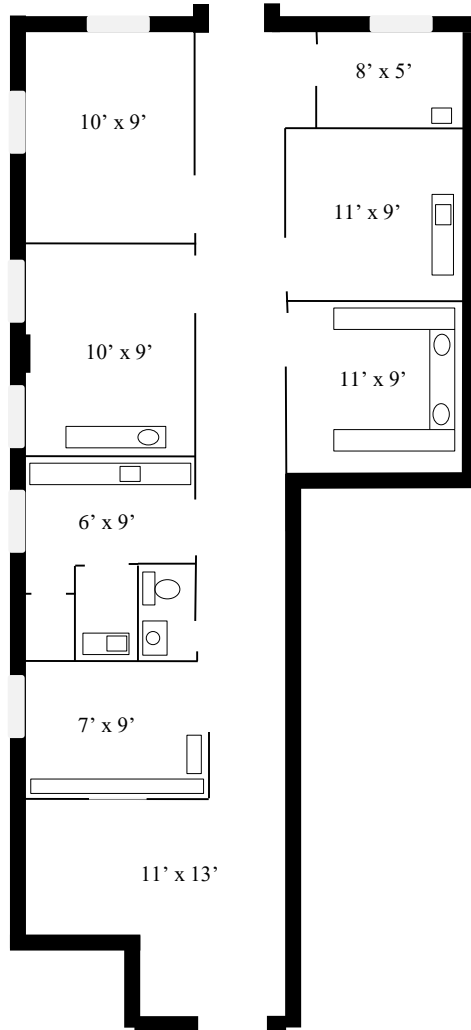

150 North Finley Avenue Group, LLC
150 North Finley Avenue
Basking Ridge, NJ 07920
Suite 201
1,147 S.F.

*The proposed design and dimensions are for budget and negotiation purposes only.
Final design and dimensions are subject to change upon review and approval by Architect*