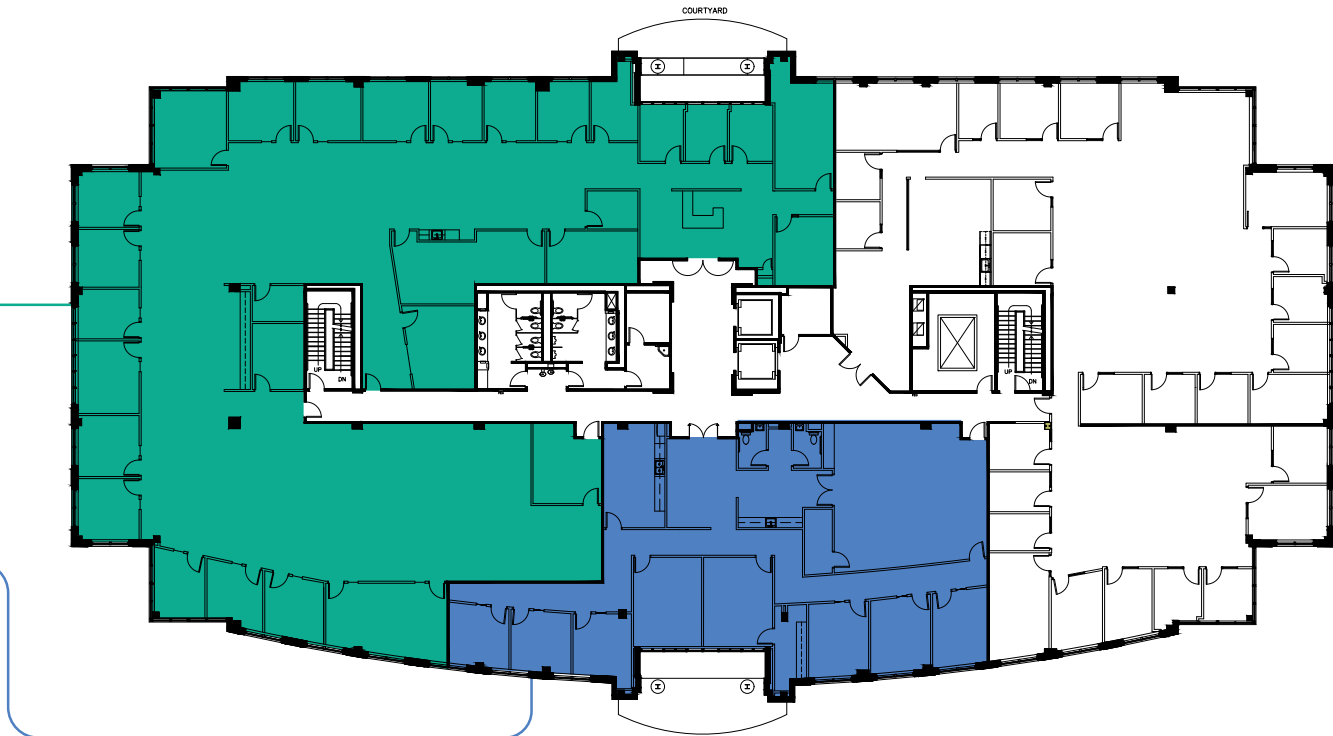

SUITE 240 + 250 | 18,009 RSF

SUITE 250
13,190 RSF

SUITE 240
4,819 RSF

FOR MORE INFO, CONTACT

JENNIFER KURZ | 704.295.0412 | JTK@TRINITY-PARTNERS.COM

TIM ARNOLD | 704.295.0404 | TARNOLD@TRINITY-PARTNERS.COM