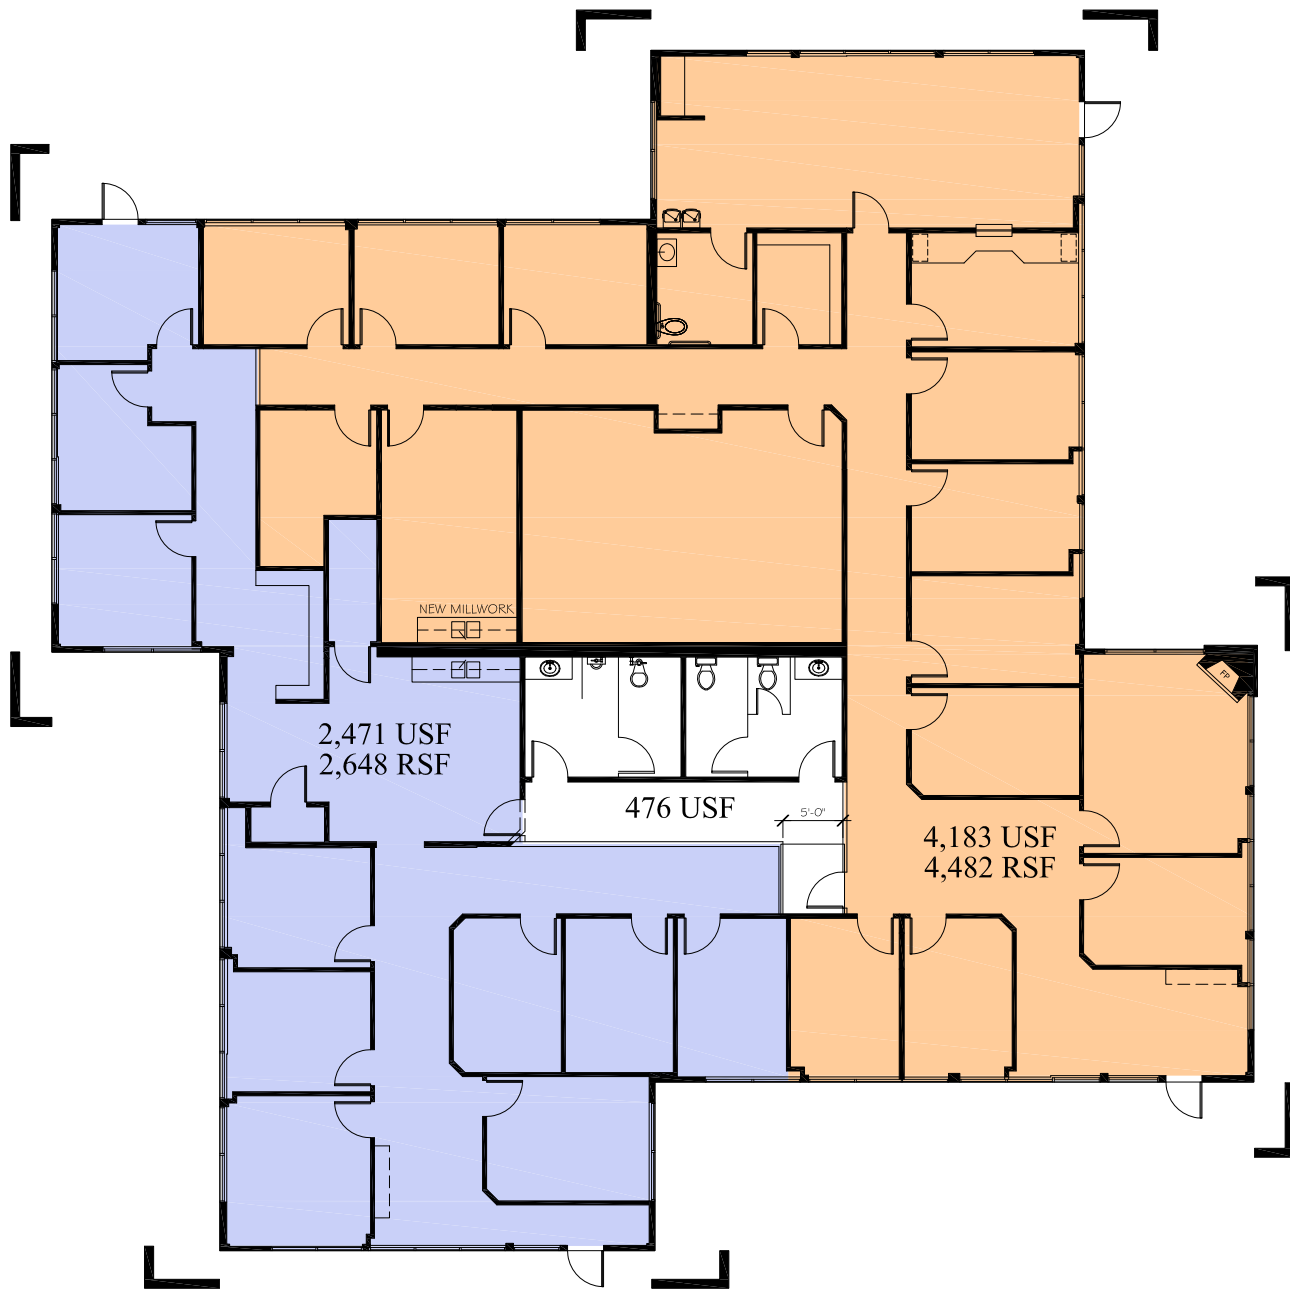

# ARLINGTON OAKS

218 Billings Street, Arlington, TX 76010

SUITES 310/3XX  
7,130 SF

- WALLS TO BE REMOVED
- EXISTING WALLS TO REMAIN
- ==== NEW WALLS

## 1ST FLOOR

Scale: 1/16"=1'-0"

All dimensions and square footages are approximate.

Revised: April 27, 2022

THOMPSON CONSULTING SERVICES, INC.

12024 Golden Meadow Lane, Forney, Texas 75126 (972)564-5252