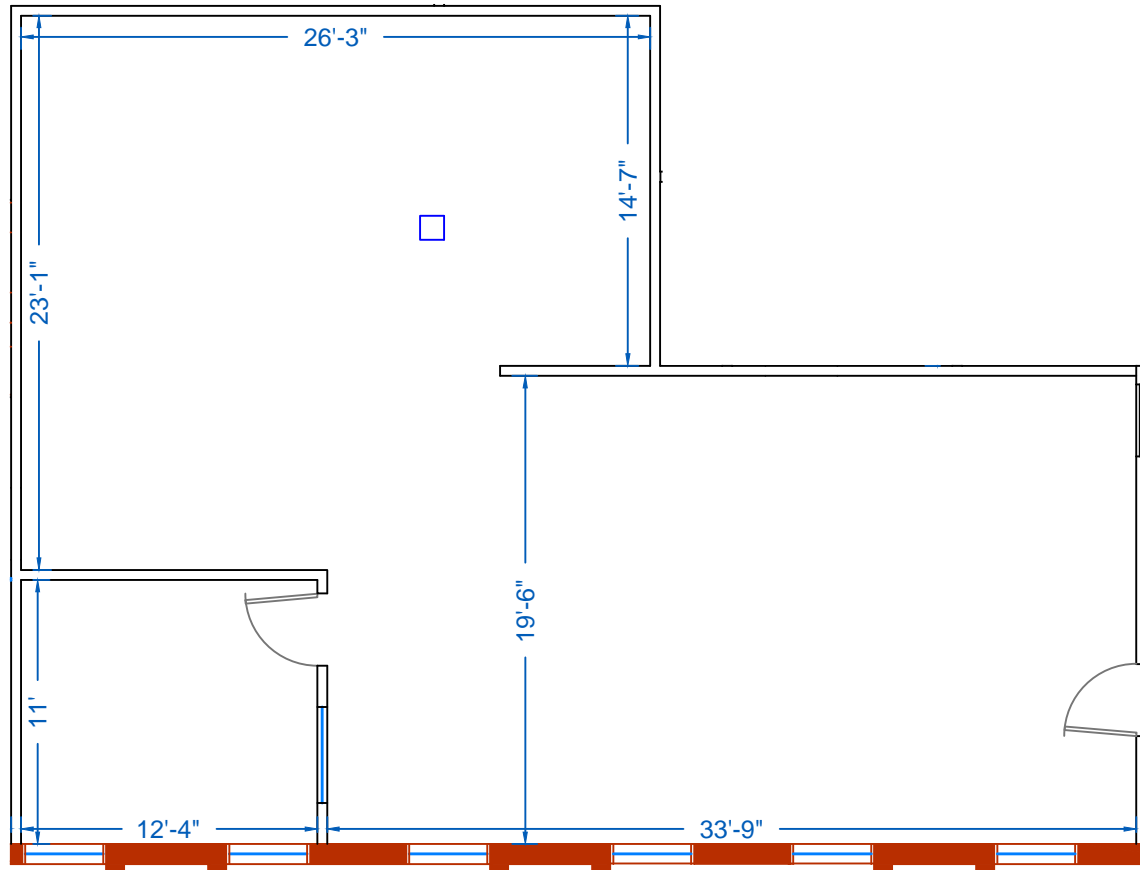

The Office Park of Palatine

553 N North Ct., Suite 100
1,530 Rentable Square Feet

Scale: 1/8" = 1'-0"

PO Box 1189
Palatine, IL 60078

MOATS
OFFICE PROPERTIES

Office: 847-359-2121
Ryan: 847-363-9700