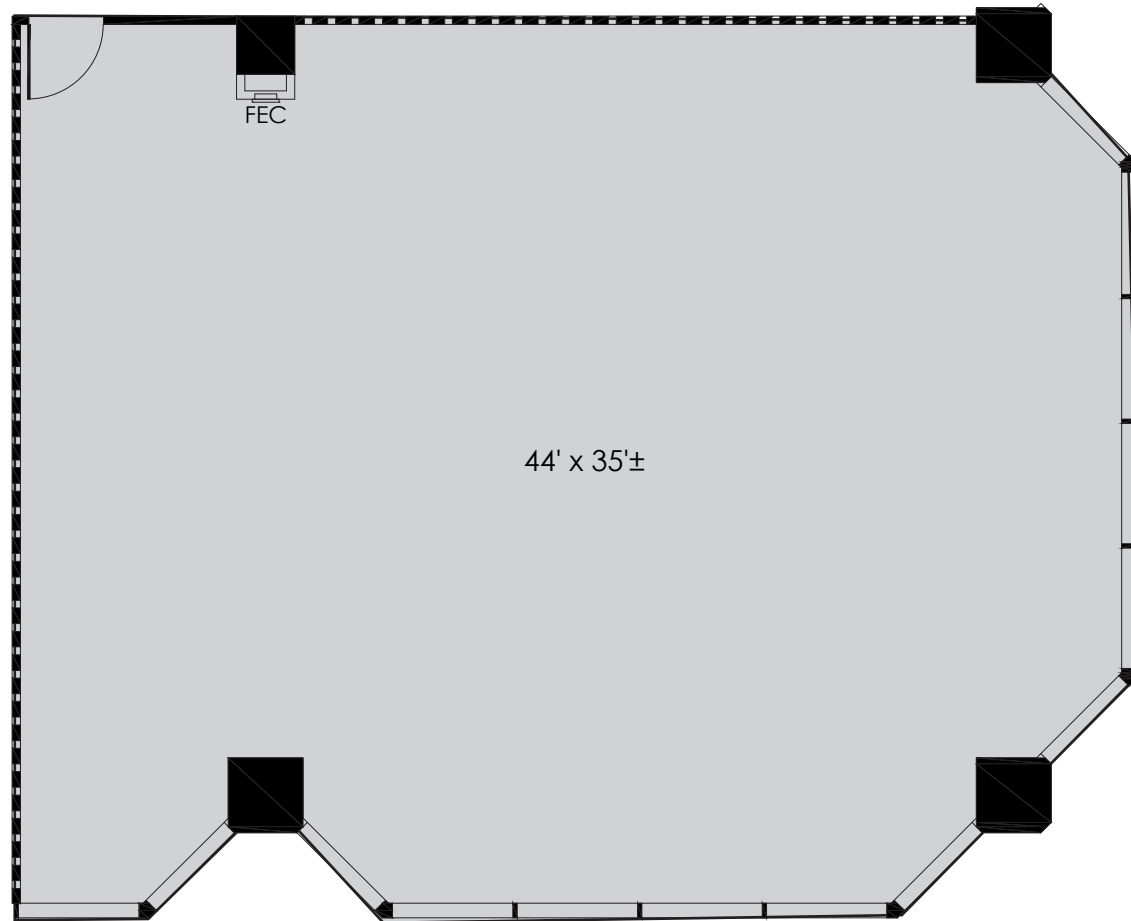

COLLINS
PLAZA

SUITE 401 | 1,809 RSF

**FOR INFORMATION
CONTACT:**

ERIC DELL
SENIOR ASSOCIATE
+1 214 208 2121
eric.dell@cbre.com

RICK RENSI
SENIOR VICE PRESIDENT
+1 214 979 6352
rick.rensi@cbre.com