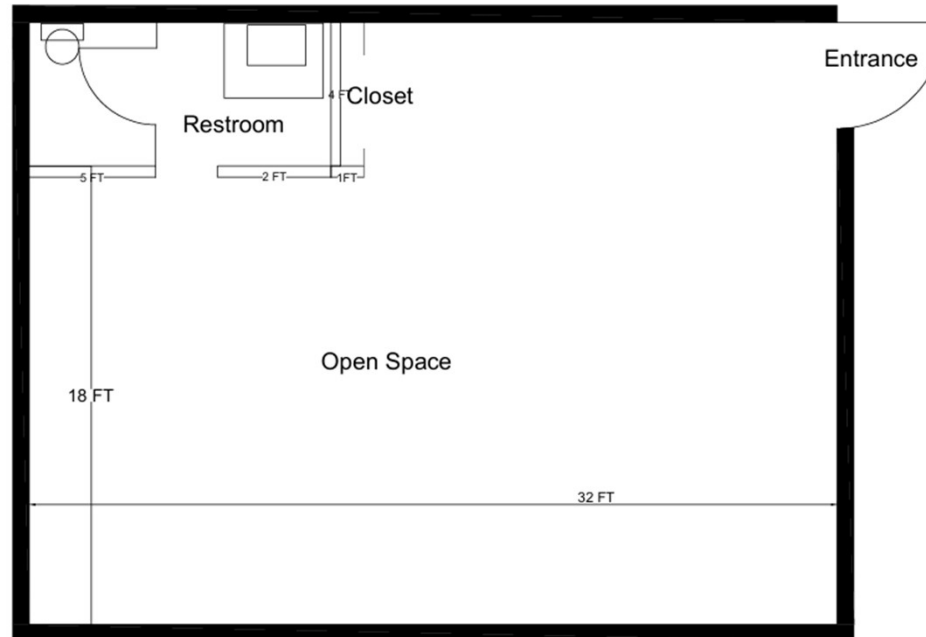

## Oakland Commerce Center

3411 Powerline Road | Suite 702 | Fort Lauderdale, FL 33309  
884 SF

DISCLAIMER: FLOOR PLANS ARE FOR ILLUSTRATIVE PURPOSES ONLY. WE MAKE NO GUARENTEE, WARRANTY OR REPRESENTATION AS TO THE ACCURACY AND COMPLETENESS OF THE FLOOR PLAN.