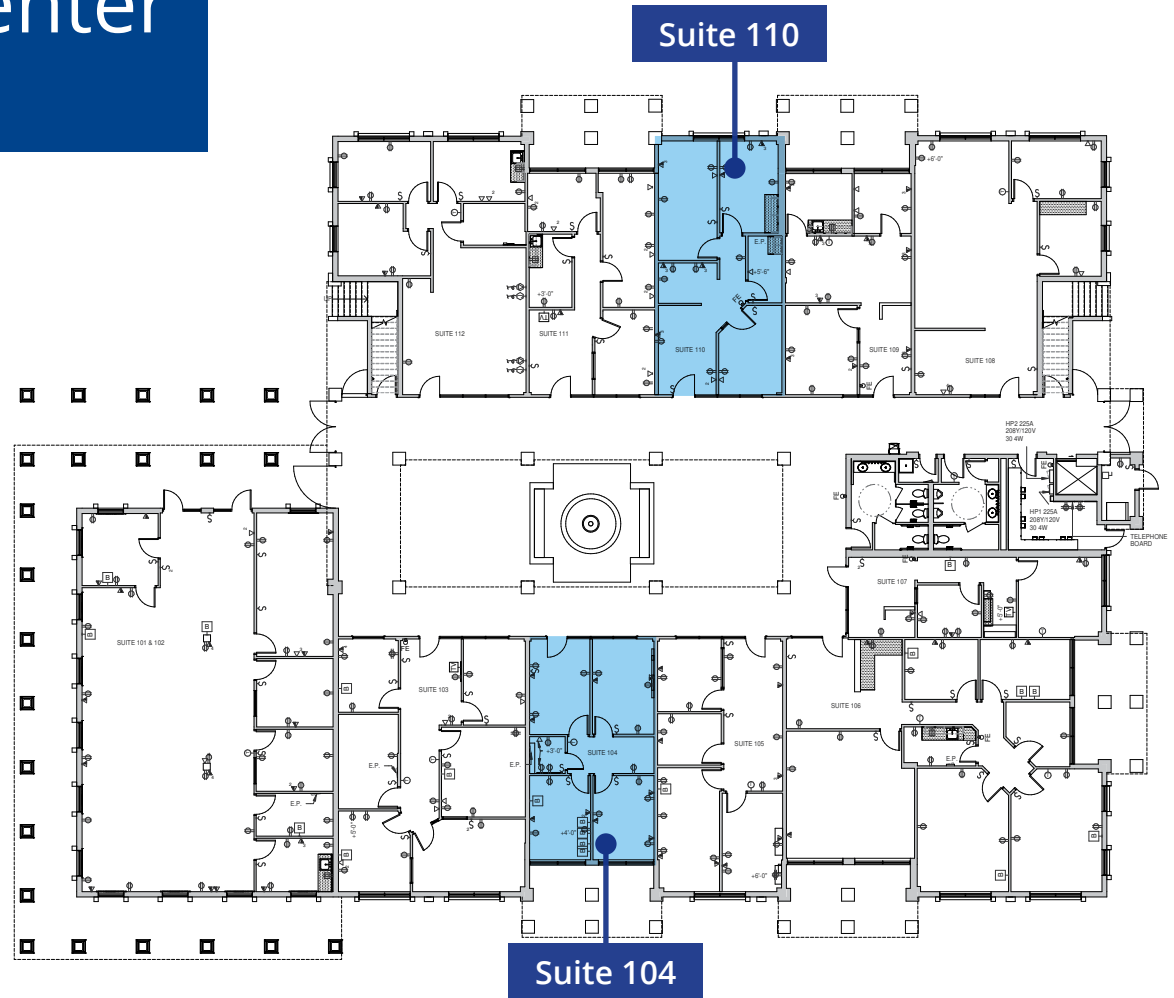

# Southern Executive Center

931 E Southern Ave | Mesa, AZ 85204

Available

Suite 104 ±735 SF

Suite 110 ±812 SF

Lease Rate: \$22.00 PSF MG

**Michael Marsh, JD, MBA, CCIM**

Vice President