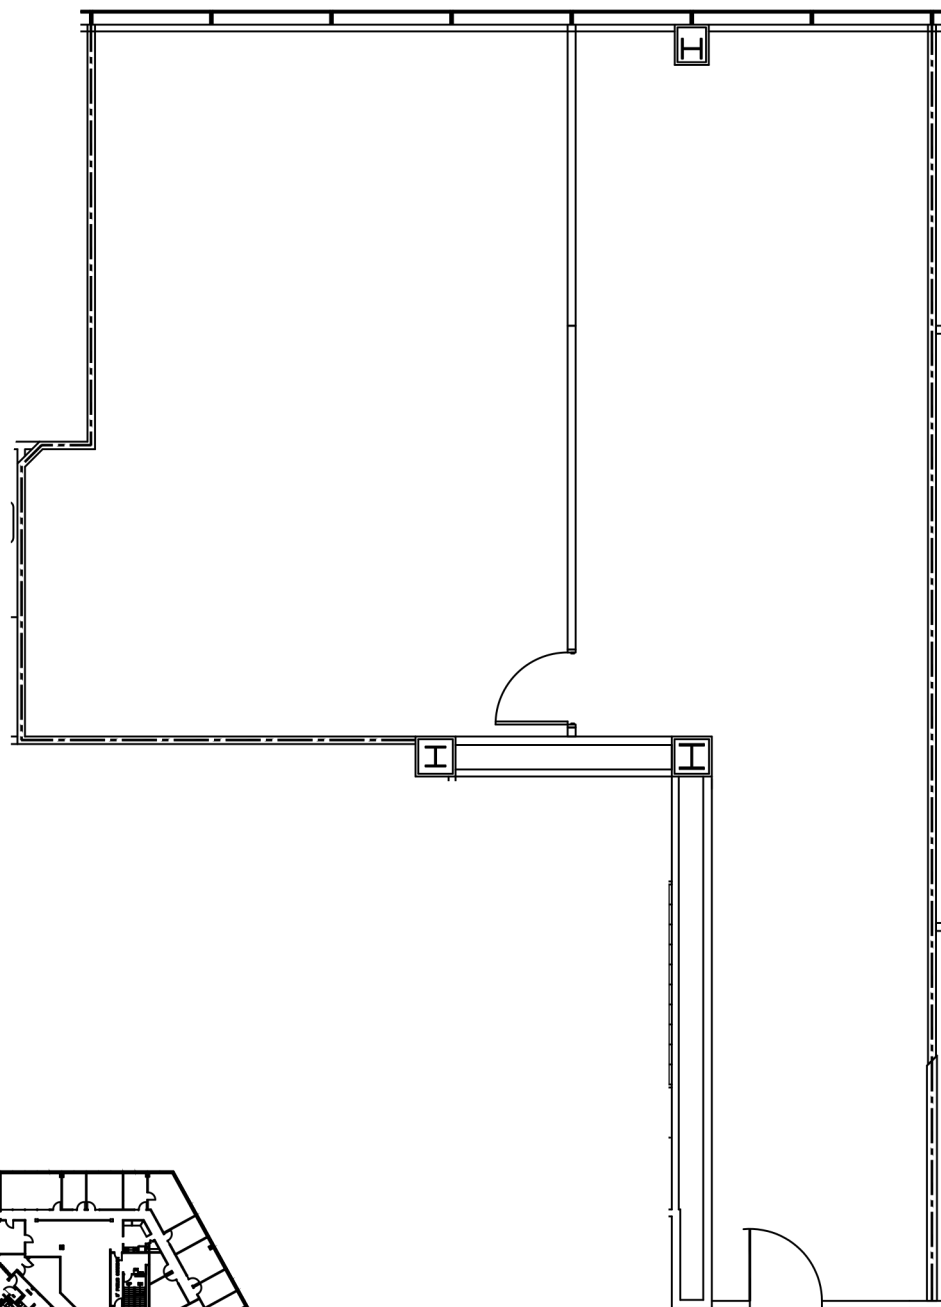

LEGEND

EXISTING NEW/LW DEMO	---
WALLS	
NEW/RELOCATED DOOR	N/P

ISSUE DATES

05-18-2023	LEADERS
	REVIEW

NORTHCHASE CENTER
 14550 TORREY CHASE HOUSTON, TX 77014
 SUITE 458

PROJECT	88-NORTHCHASE CENTER
PLT SCALE	1/8"=1'-0"
CHECKED BY	WM
FILE NAME	88-NORTHCHASE CENTER
SHEET TITLE	EXISTING PLAN
SHEET NUMBER	EX-1

SUITE 458
1,538 NRA

1 FLOOR PLAN
 SCALE: 1/8"=1'-0"

FLOOR PLANS MAY NOT BE TO SCALE AND MAY NOT REFLECT EXISTING CONDITIONS AND SHALL NOT BE RELIED UPON AS SUCH. THESE DRAWINGS ARE DESIGN INTENT AND ARE AN EXHIBIT TO THE LEASE.