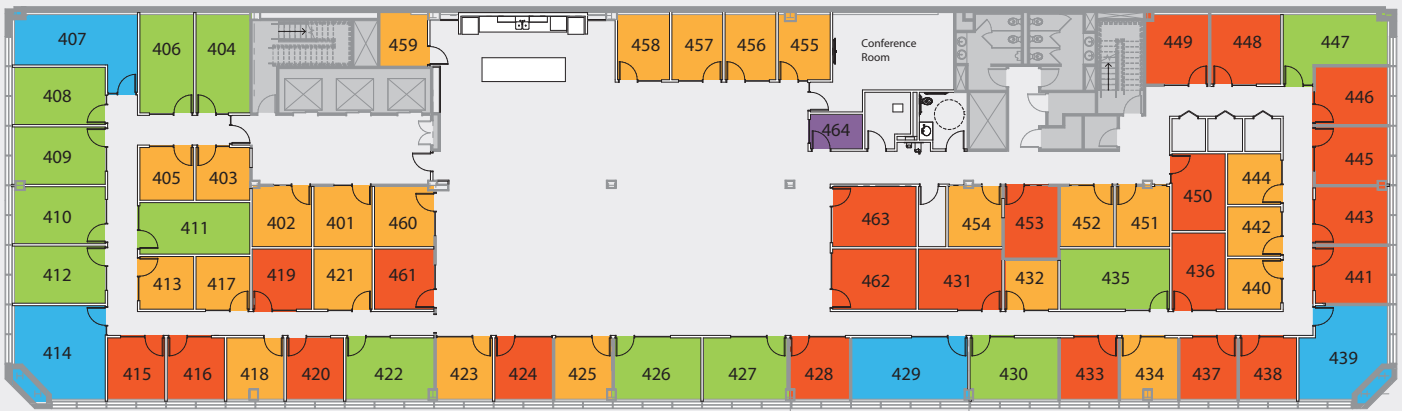

5TH FLOOR

- Suite 500A = 1,558 SF
- Suite 500B = 1,580 SF
- Suite 500C = 1,280 SF
- Suite 500D = 1,093 SF
- Suite 500E = 1,596 SF
- Suite 500F = 1,412 SF
- Suite 500G = 1,213 SF
- Suite 500H = 1,303 SF
- Suite 500I = 2,610 SF
- Suite 500J = 1,410 SF

4TH FLOOR

- 1 person office
- 1-2 person office
- 3-4 person office
- 5-6 person office
- 7-9 person office