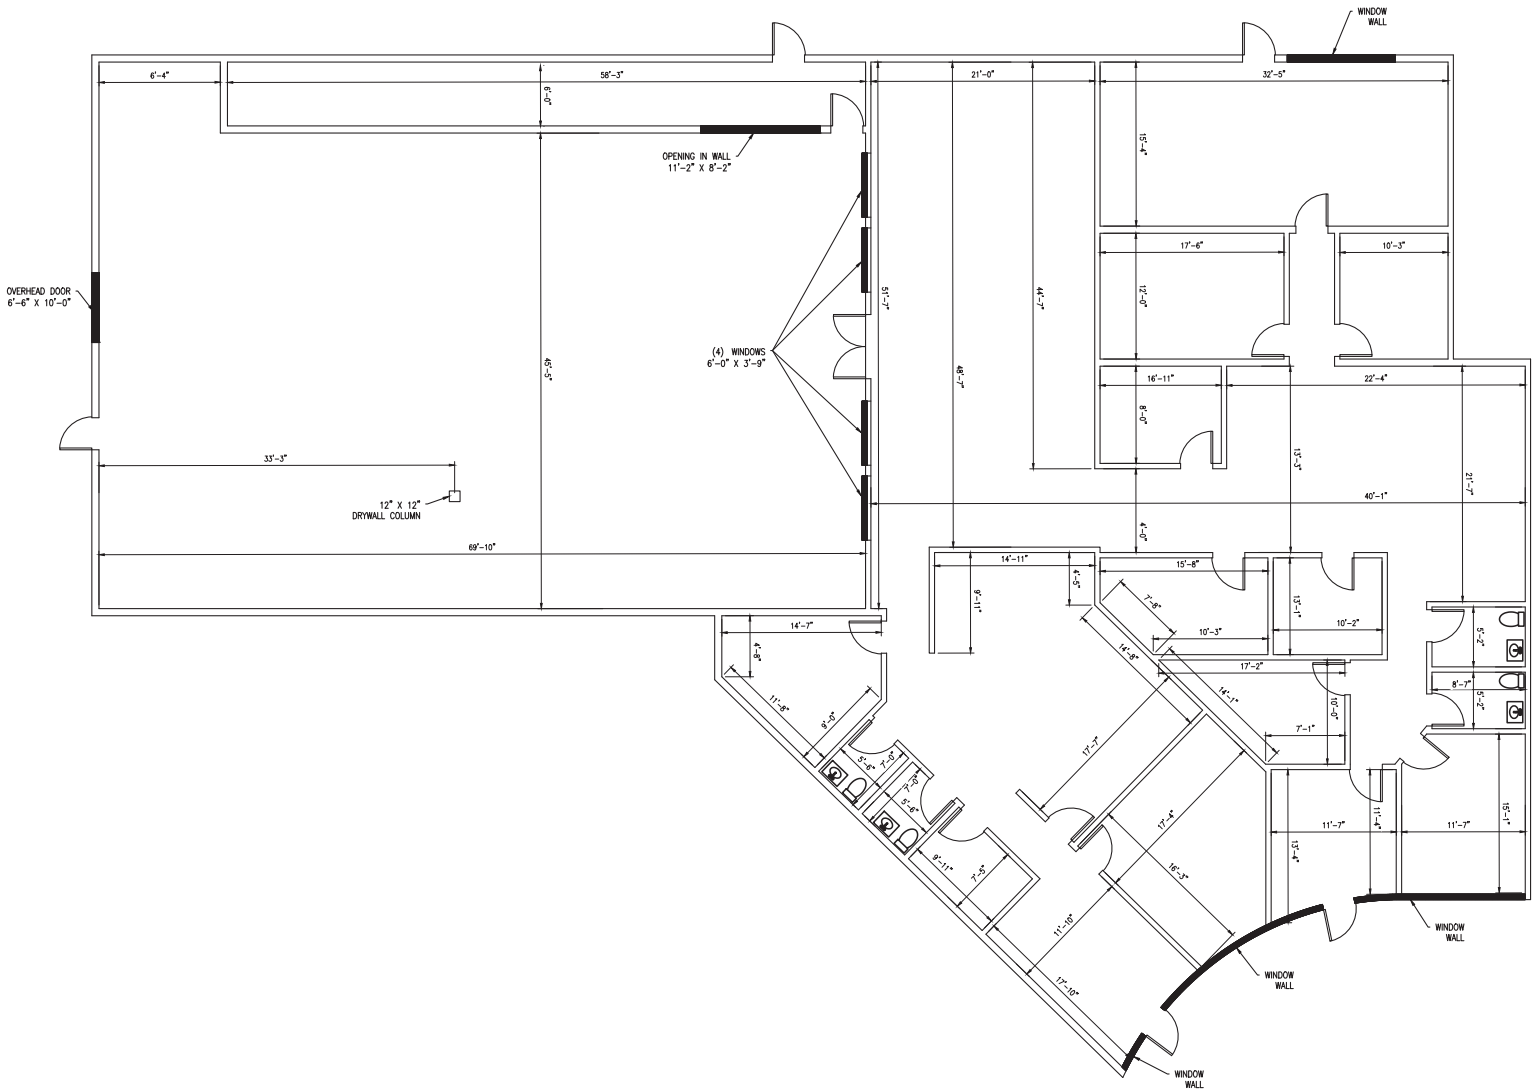

5706 Benjamin Center Dr, Tampa, FL
Suite 110-112: 8,730 RSF

For more information:

Kelli Hatton
+1 813.454.1619 • khatton@naiburnsscalo.com

5201 W Kennedy Blvd, Suite 925
Tampa, FL
+1 813.815.8360

NAIBurnsScalo.com