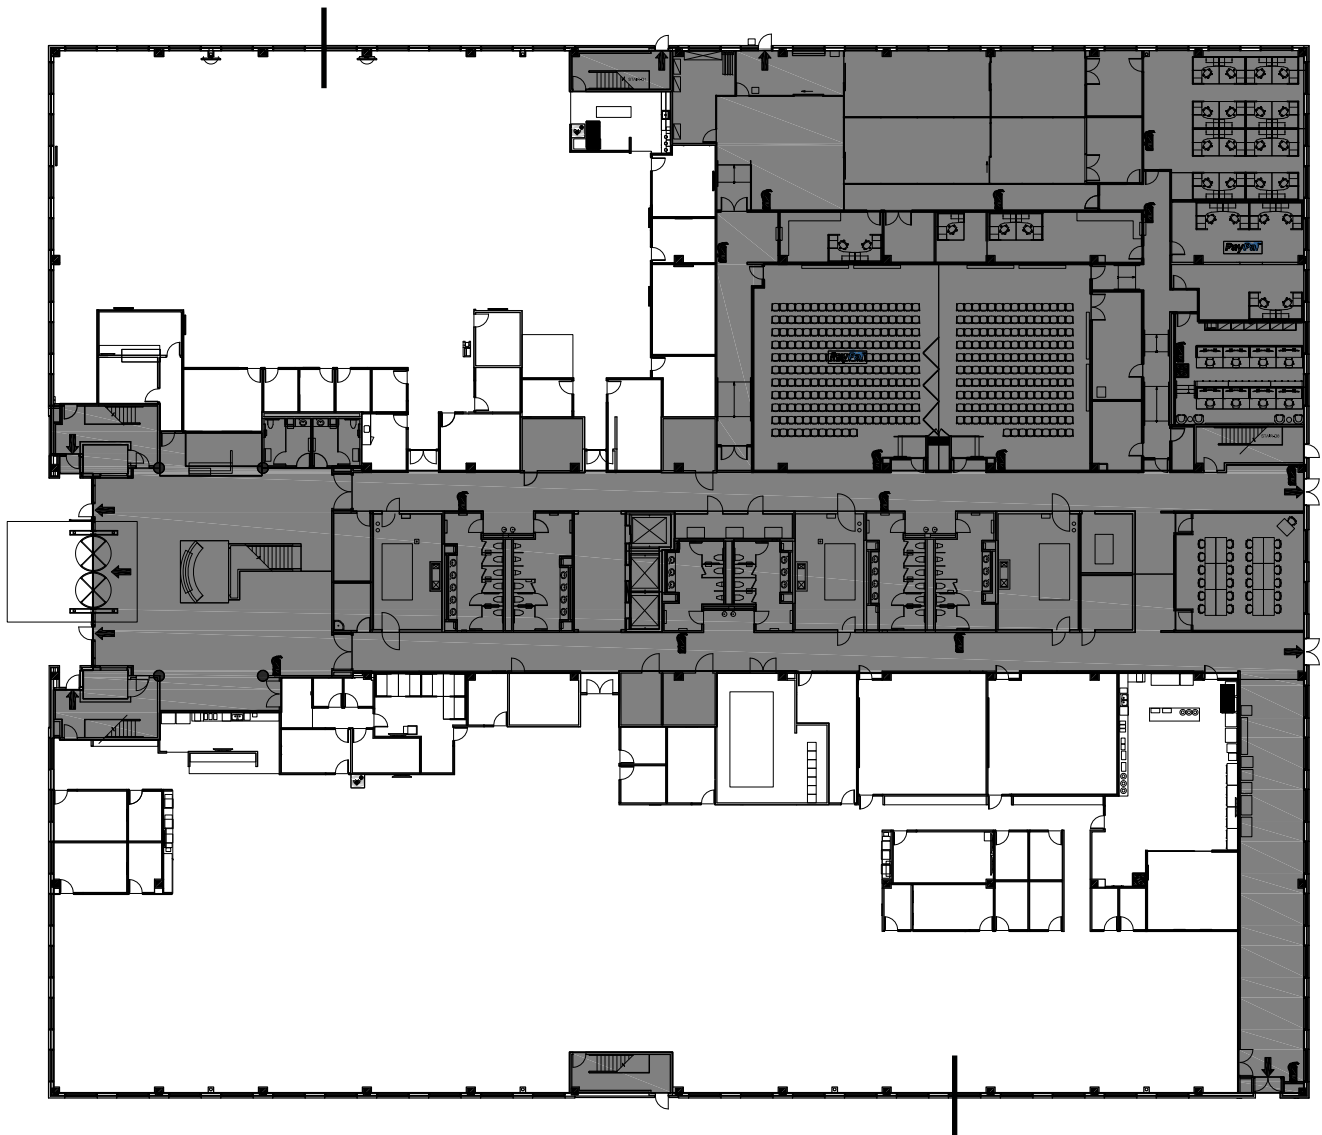

BUILDING D

FIRST FLOOR

49,215 RSF WITHOUT FURNITURE

16,799 RSF

CLICK FOR 360 VIRTUAL TOUR

32,416 RSF