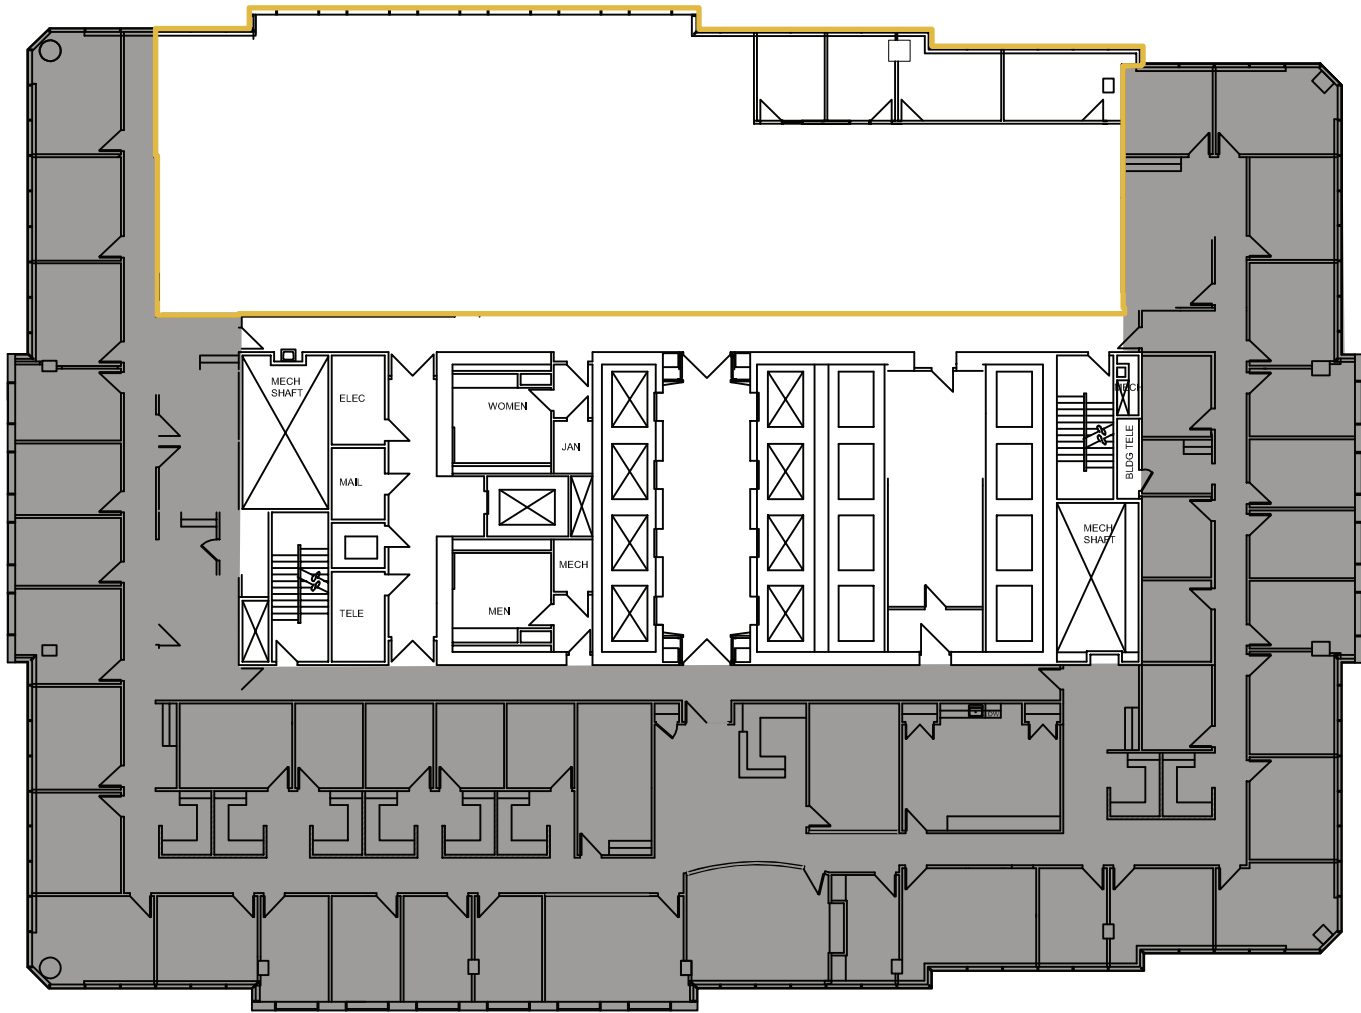

# 1111 Main

Kansas City, MO 64106

 = VACANT

**Suite 1900**  
**6,458 RSF**

19th Floor

SCALE: 1/32" = 1'-0"