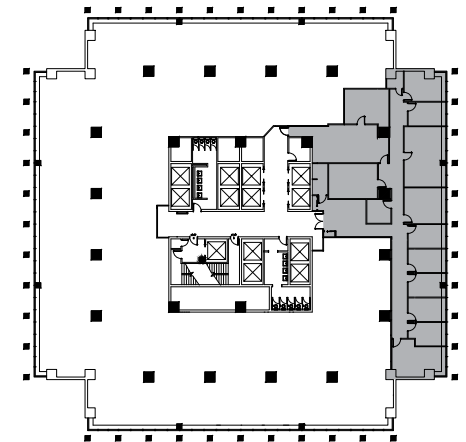

6TH FLOOR - 5,500 SQ. FT.

VIEW SPACE ON VTS

Pearl River | NY

WWW.BLUEHILLPLAZA.COM

 SCALE: N.T.S.

JAMES B. TULLY
Executive Vice President
+1 201 712 5804
james.tully@cbre.com

JON MEISEL
Senior Vice President
+1 732 509 2843
jon.meisel@cbre.com