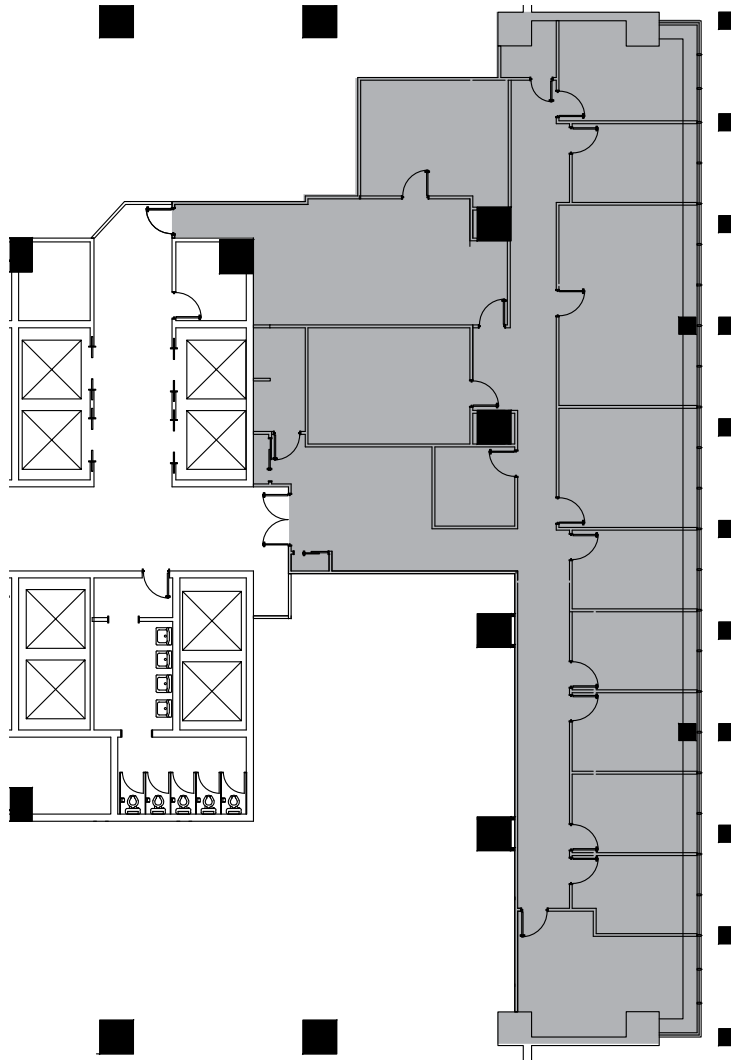

6TH FLOOR - 5,500 SQ. FT.

VIEW SPACE ON VTS

Pearl River | NY

WWW.BLUEHILLPLAZA.COM

 SCALE: N.T.S.

JAMES B. TULLY
Executive Vice President
+1 201 712 5804
james.tully@cbre.com

JON MEISEL
Senior Vice President
+1 732 509 2843
jon.meisel@cbre.com