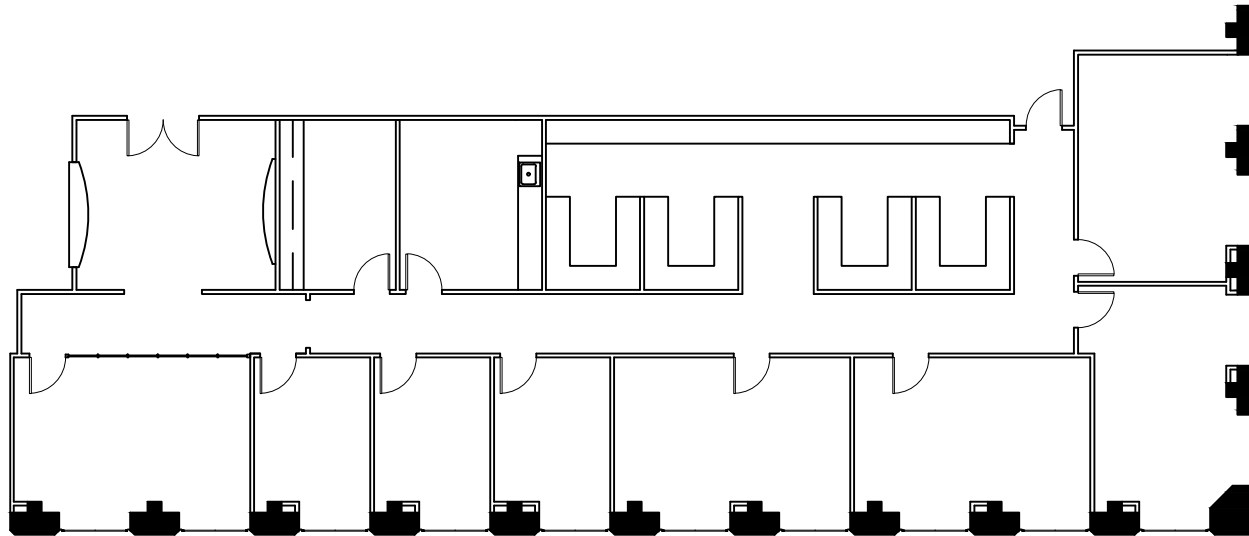

Hancock Whitney Center
701 Poydras Street
New Orleans, LA 70139

H E R T Z
I N V E S T M E N T
G R O U P

SUITE 3650

4,133 RSF

FOR LEASING INQUIRIES, PLEASE CONTACT:

Scott Graf, CCIM
Corporate Realty
(504) 233-2108 (cell)
sgraf@corp-realty.com