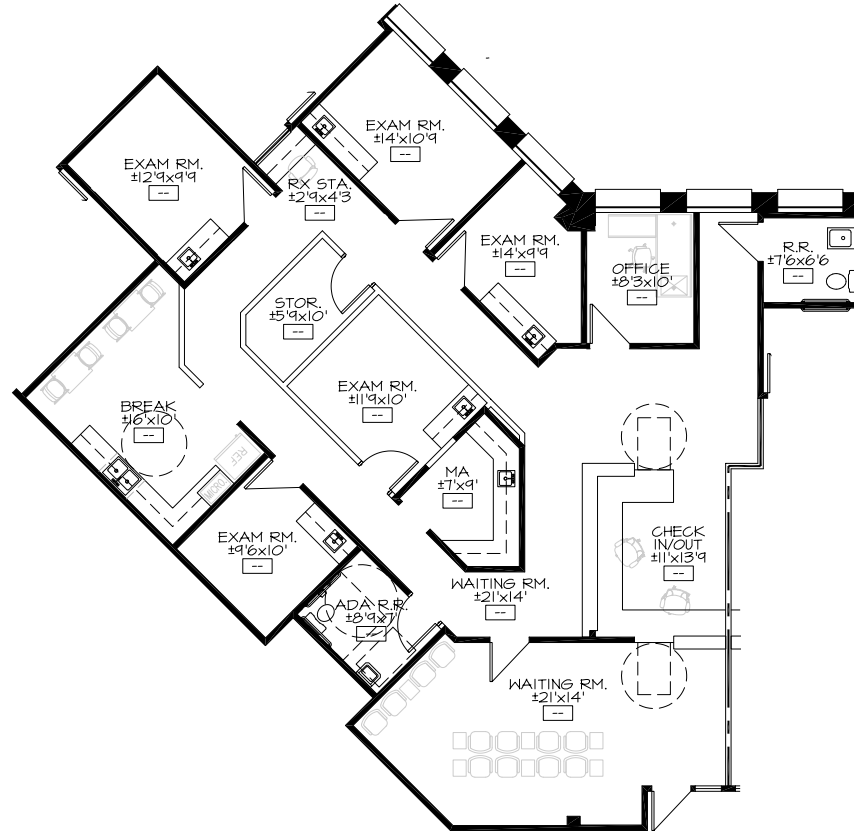

Suite 210 | 2,638 SF

SPEC SUITE TEST FIT

OWNED BY

LEASING BY

Rachael Thompson

602.513.5122

rachael.thompson@kidder.com

Perry Gabuzzi, CCIM