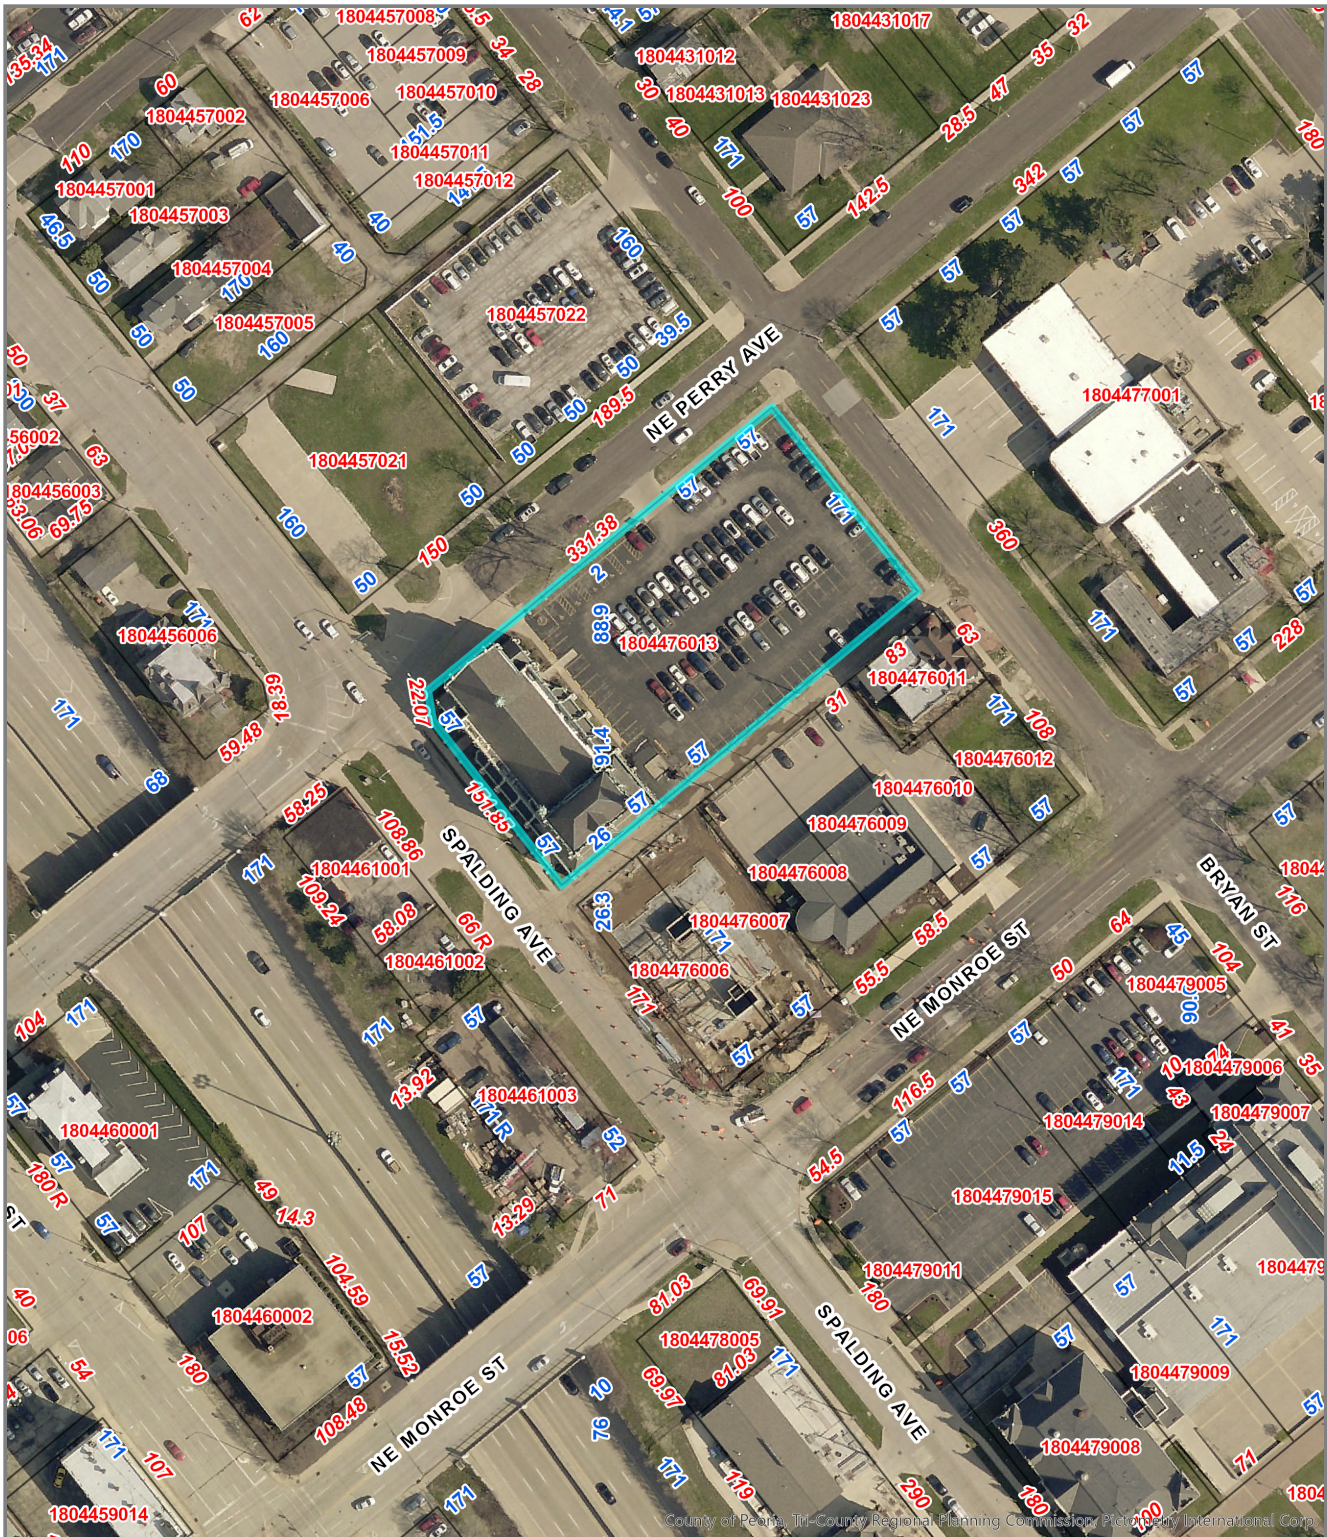

Peoria County, IL

Disclaimer: Data is provided 'as is' without warranty or any representation of accuracy, timeliness or completeness. The burden for determining fitness for, or the appropriateness for use, rests solely on the requester. The requester acknowledges and accepts the limitations of the Data, including the fact that the Data is in a constant state of maintenance. This website is NOT intended to be used for legal litigation or boundary disputes and is informational only. -Peoria County GIS Division

Map Scale
1 inch = 141 feet
 3/31/2023