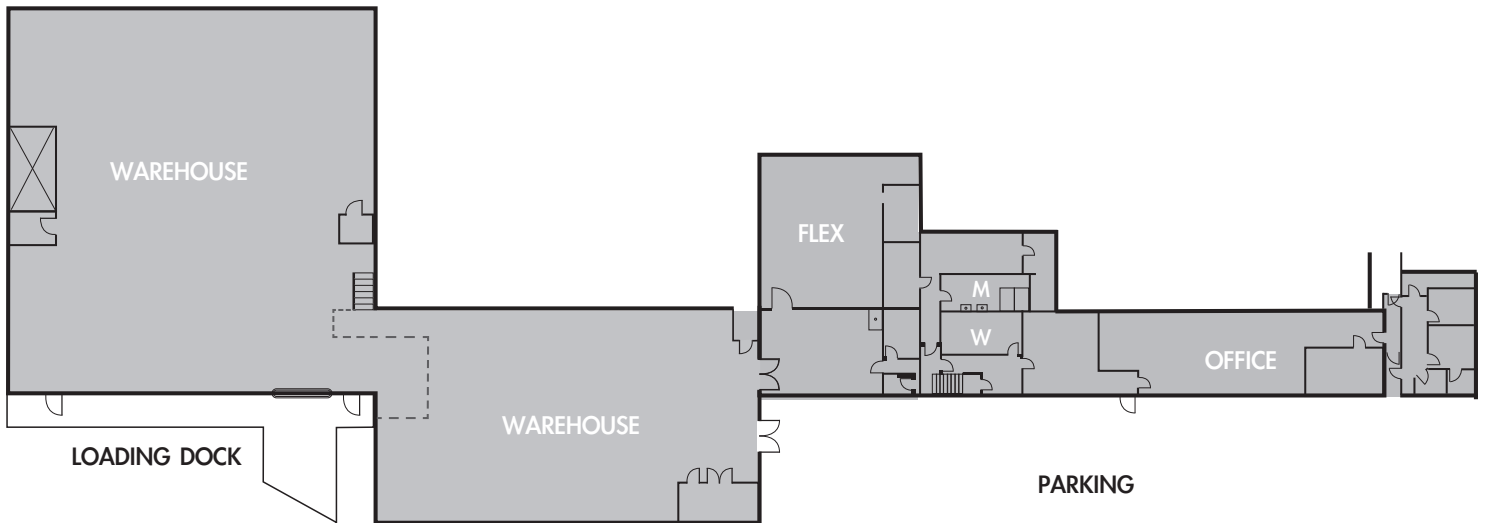

Schedule a Tour
425.252.5400

Marine View Business Park

FLOOR 1

AVAILABLE

2727 West Marine View Drive, Everett WA 98201

WAREHOUSE + FLEX + OFFICE SPACE - 17,386 RSF

All square footage figures are approximate.