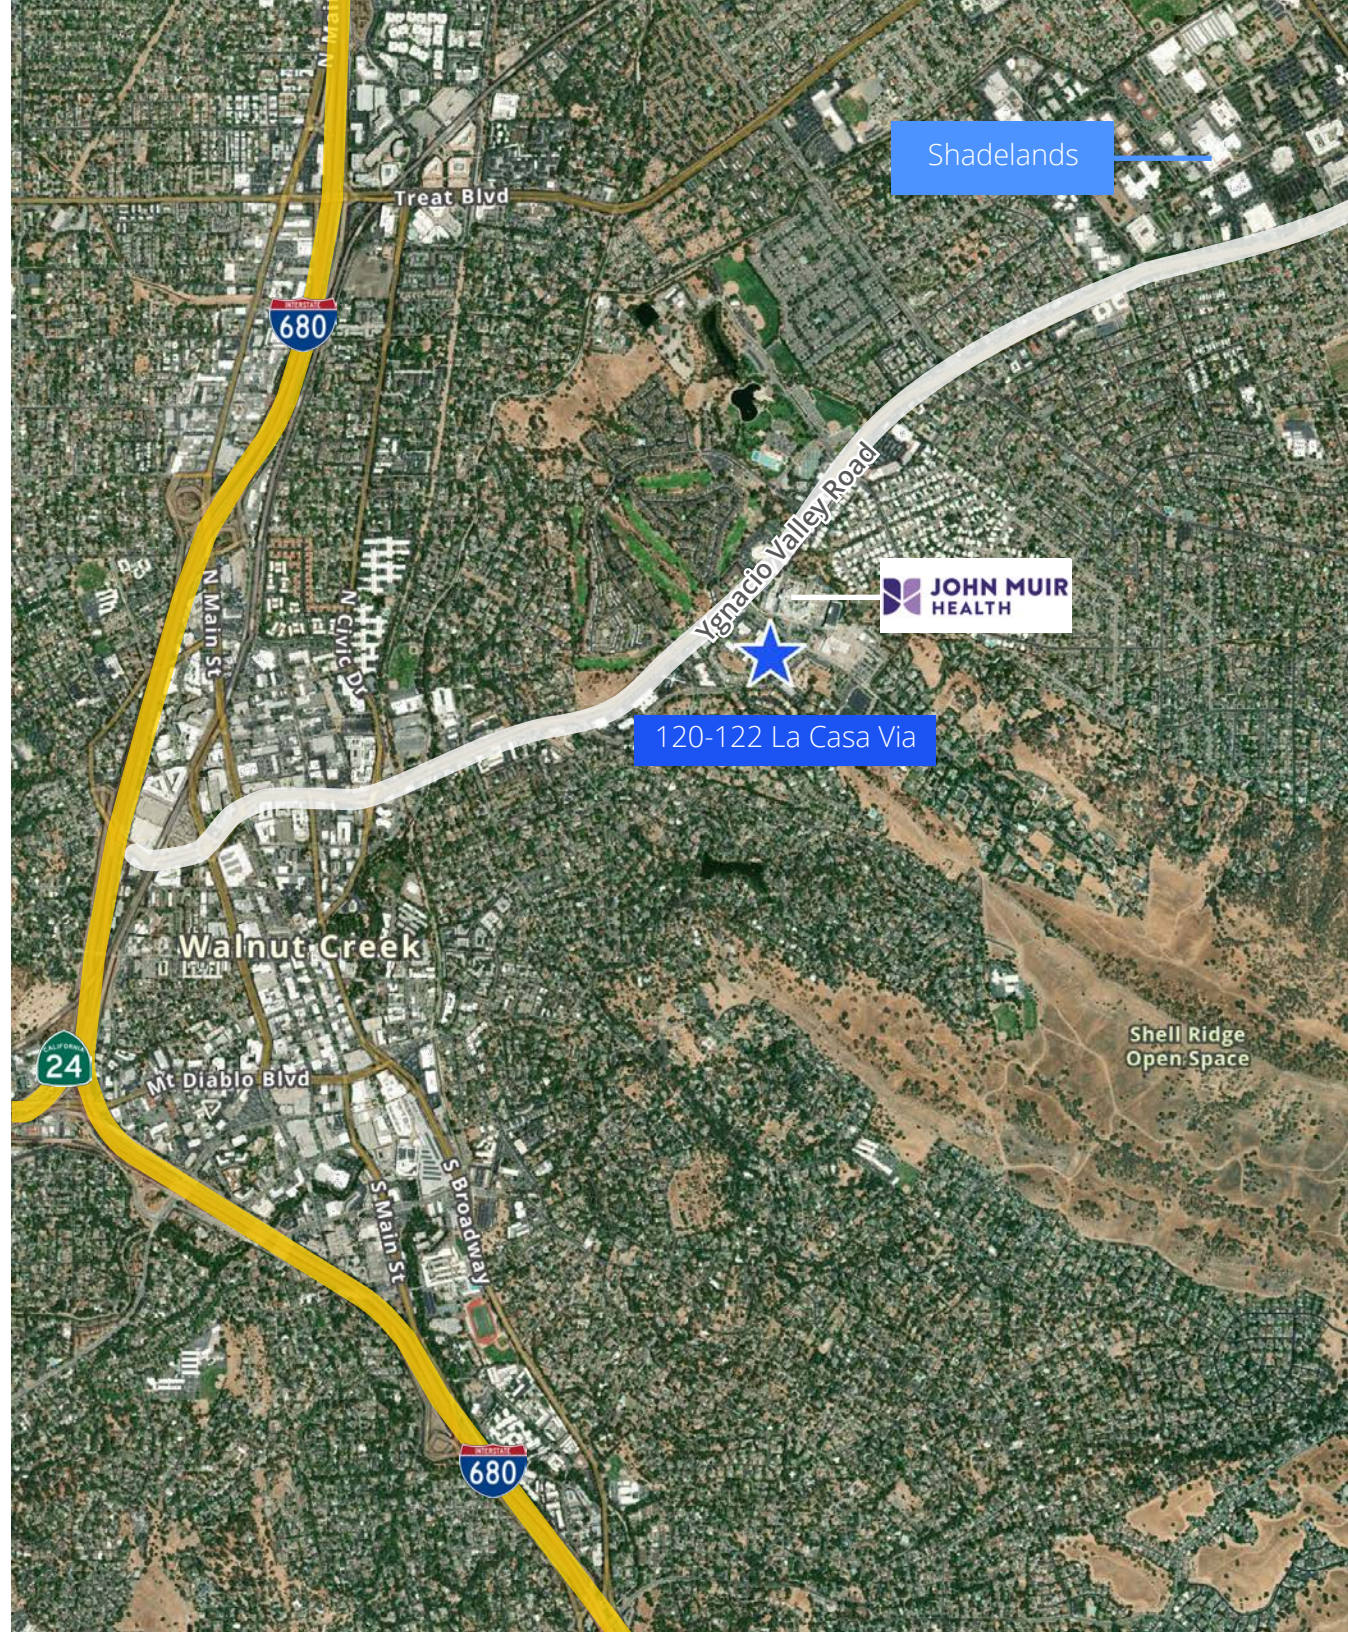

Highlights

- Directly across the street from John Muir Medical Center
- Turn key improvement allowances available
- Parking: 4.7/1,000 SF

Available Suites

Building 120 | Suite 206

- ±1,350 RSF
- $2.90 Modified Gross

Building 122 | Suite 100

- ±4,124 USF
- $2.90 Modified Gross

This document has been prepared by Colliers for advertising and general information only. Colliers makes no guarantees, representations or warranties of any kind, expressed or implied, regarding the information including, but not limited to, warranties of content, accuracy and reliability. Any interested party should undertake their own inquiries as to the accuracy of the information. Colliers excludes unequivocally all inferred or implied terms, conditions and warranties arising out of this document and excludes all liability for loss and damages arising there from. This publication is the copyrighted property of Colliers and /or its licensor(s). © 2026. All rights reserved. This communication is not intended to cause or induce breach of an existing listing agreement.