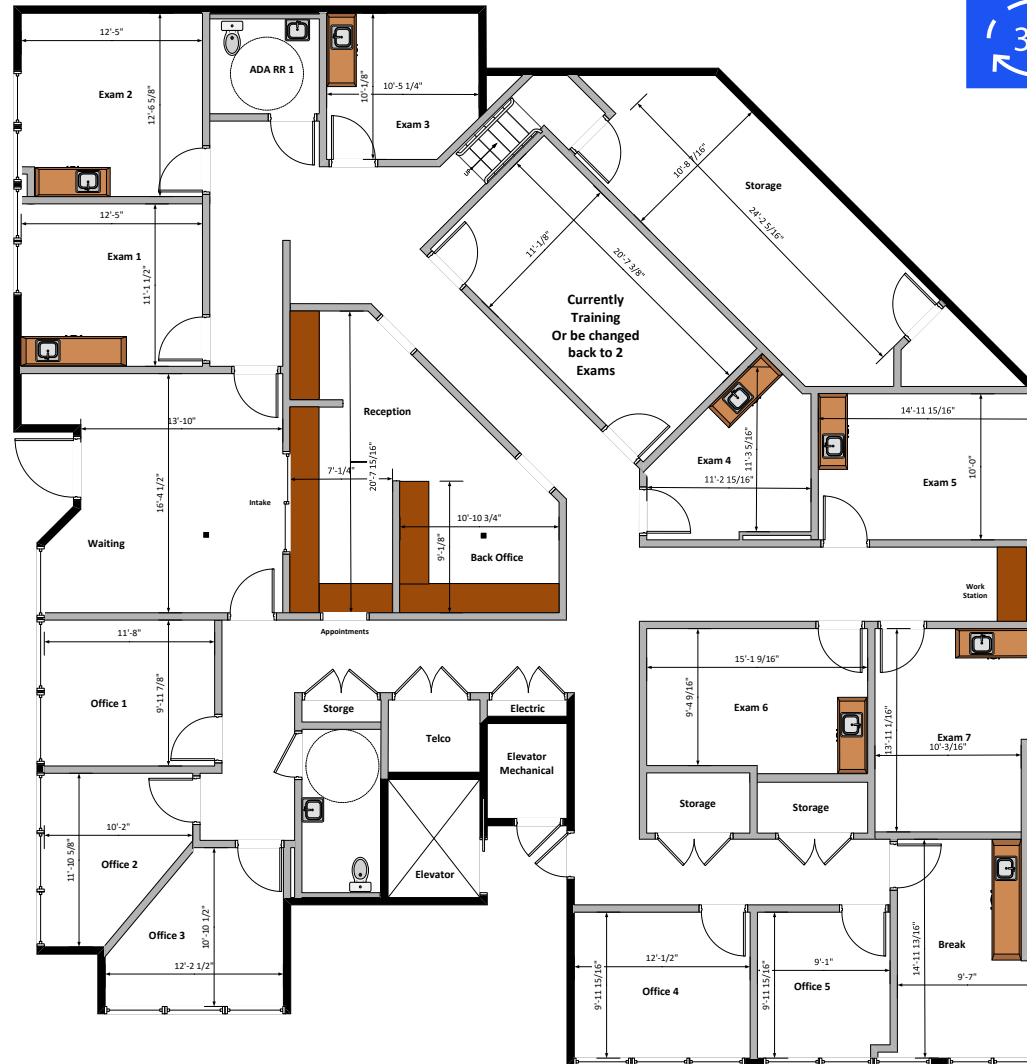

120-122 La Casa Via, Walnut Creek, CA

Photos

120 La Casa Via | Suite 206

±1,350 RSF

122 La Casa Via | Suite 100

±4,124 USF

 360° View Virtual Tour

All Measurements Approximate