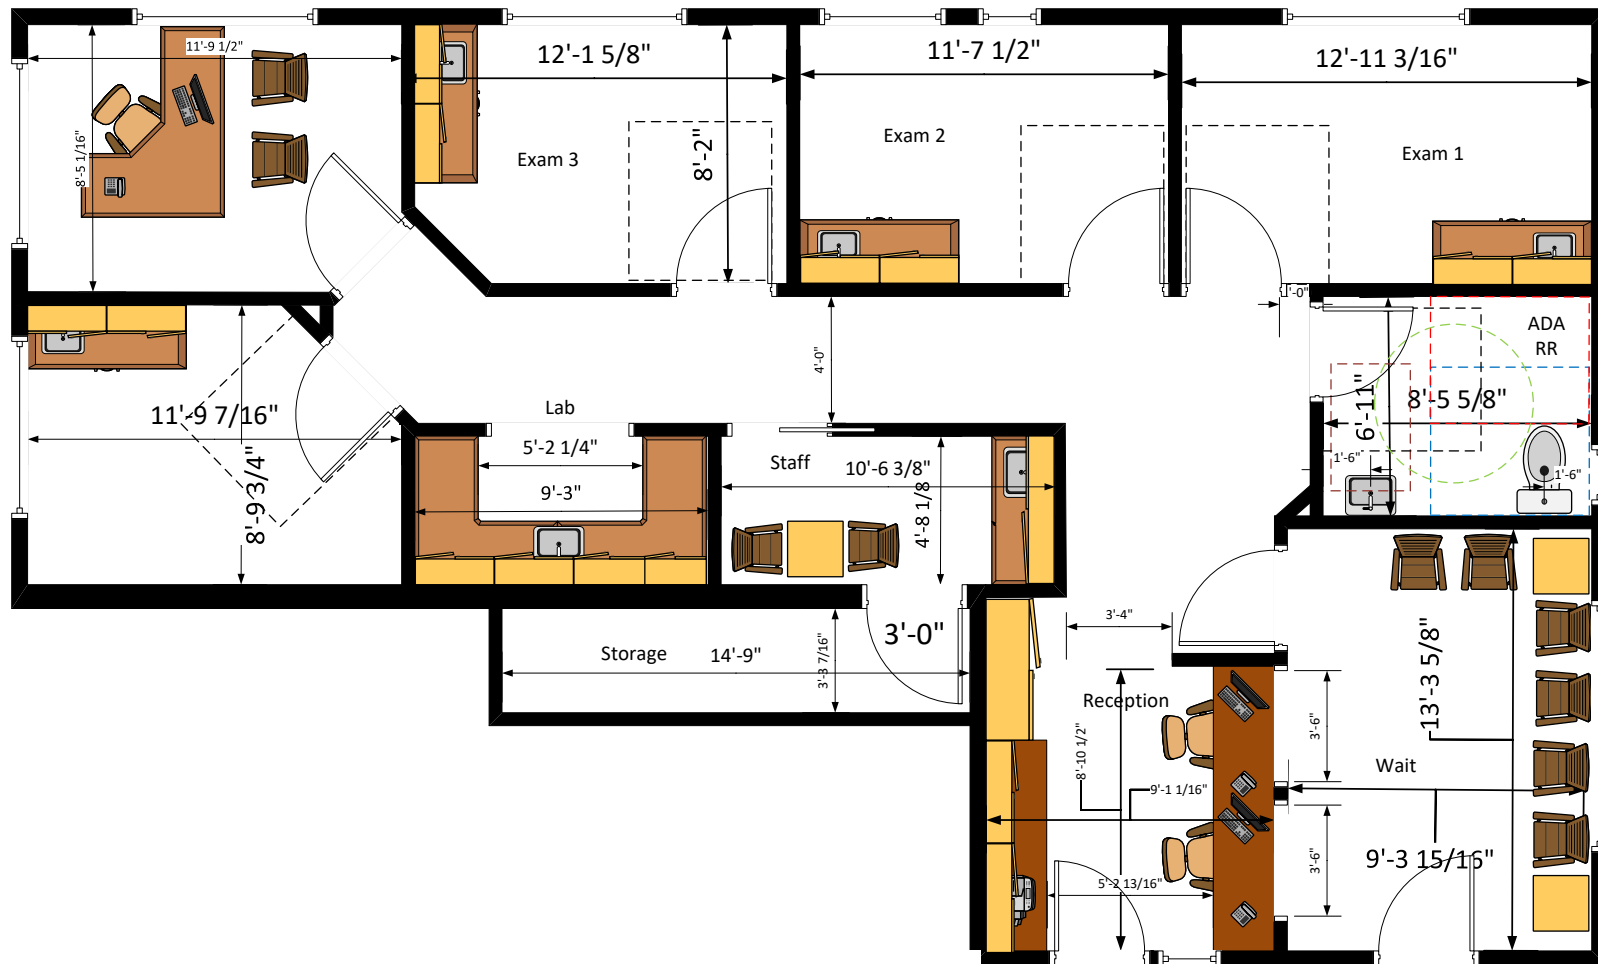

120-122 La Casa Via, Walnut Creek, CA

Photos

120 La Casa Via | Suite 206

±1,350 RSF

122 La Casa Via | Suite 100

±4,124 USF

 360° View Virtual Tour

All Measurements Approximate