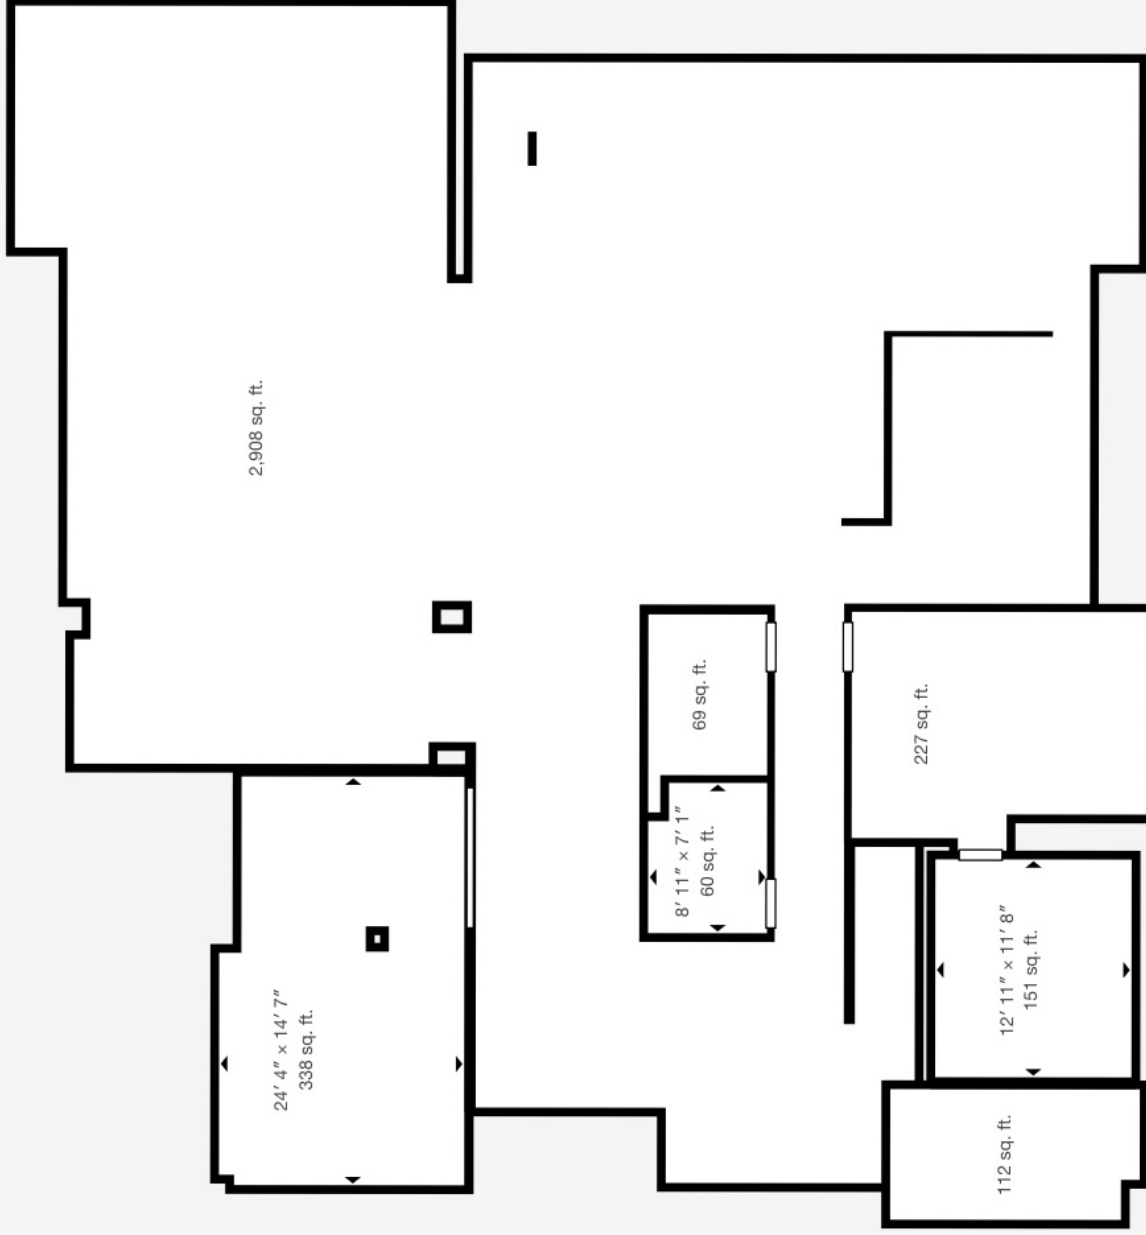

Visit 3D space on
Matterport

Matterport Property Report:

2350 W Valley Blvd

Indoor Scanned Area - Full Property 6,621 sq. ft. | Floor 1 3,866 sq. ft.

Sizes and dimensions are approximate, actual may vary