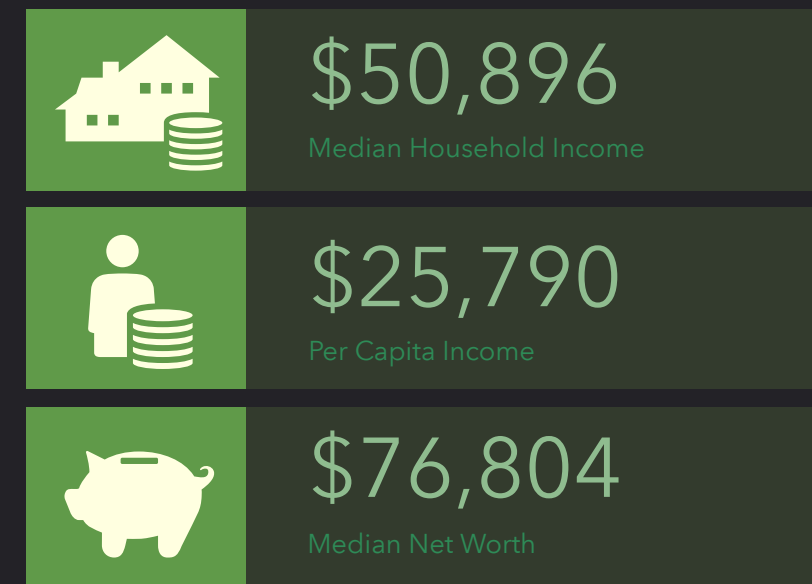

Demographic Profile

Como Perla Laundry (0 - 10 minutes)
1255 Harrison Ave, Centralia, Washington, 98531
Drive time band of 0 - 10 minutes

Prepared by Esri
Latitude: 46.73080
Longitude: -122.98500

DEMOGRAPHIC PROFILE

Como Perla Laundry
Drive time band of 0 - 10 minutes

EDUCATION

INCOME

EMPLOYMENT

KEY FACTS

This infographic contains data provided by Esri. The vintage of the data is 2021, 2026.
© 2022 Esri

Source: This infographic contains data provided by Esri. The vintage of the data is 2021, 2026.