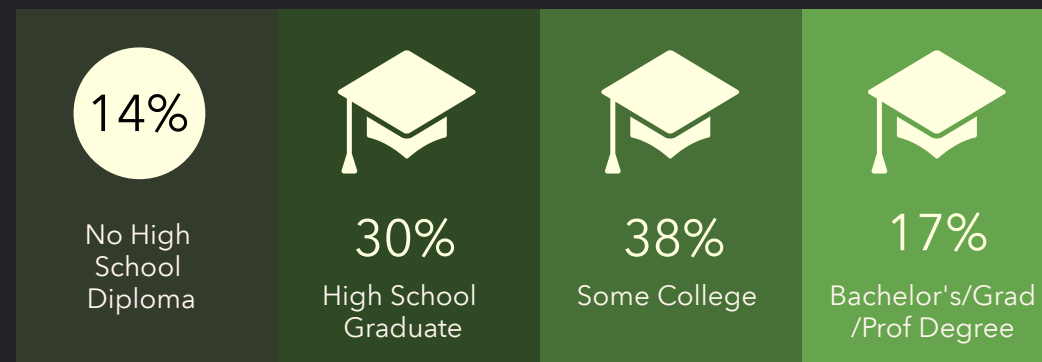

Demographic Profile

Como Perla Laundry (0 - 10 minutes)
1255 Harrison Ave, Centralia, Washington, 98531
Drive time band of 0 - 10 minutes

Prepared by Esri
Latitude: 46.73080
Longitude: -122.98500

DEMOGRAPHIC PROFILE

Como Perla Laundry
Drive time band of 0 - 10 minutes

EDUCATION

INCOME

EMPLOYMENT

KEY FACTS

This infographic contains data provided by Esri. The vintage of the data is 2021, 2026.
© 2022 Esri

Source: This infographic contains data provided by Esri. The vintage of the data is 2021, 2026.