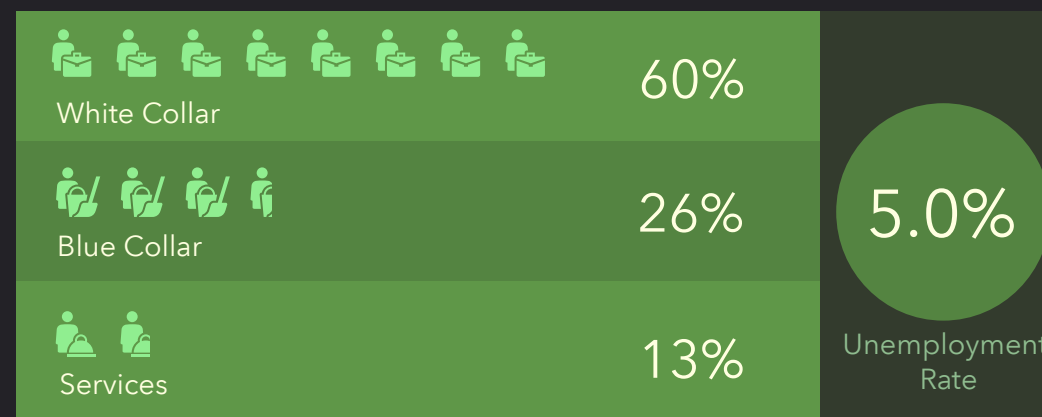

Como Perla Laundry
Drive time band of 0 - 10 minutes

EDUCATION

INCOME

EMPLOYMENT

KEY FACTS

This infographic contains data provided by Esri. The vintage of the data is 2021, 2026.
© 2022 Esri

Source: This infographic contains data provided by Esri. The vintage of the data is 2021, 2026.