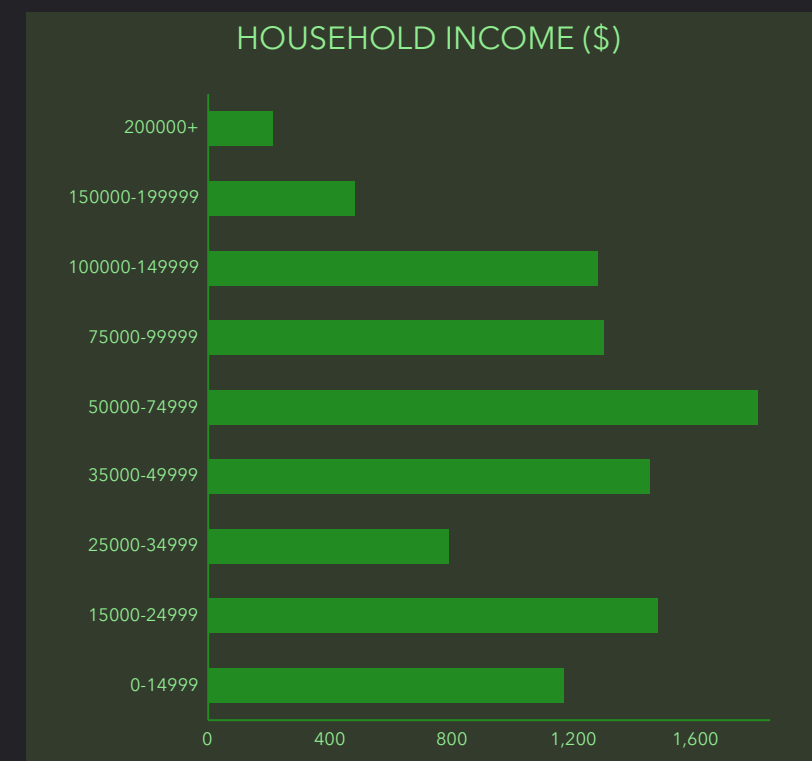

Demographic Profile

Como Perla Laundry (0 - 10 minutes)
1255 Harrison Ave, Centralia, Washington, 98531
Drive time band of 0 - 10 minutes

Prepared by Esri
Latitude: 46.73080
Longitude: -122.98500

DEMOGRAPHIC PROFILE

Como Perla Laundry
Drive time band of 0 - 10 minutes

EDUCATION

INCOME

EMPLOYMENT

KEY FACTS

This infographic contains data provided by Esri. The vintage of the data is 2021, 2026.
© 2022 Esri

Source: This infographic contains data provided by Esri. The vintage of the data is 2021, 2026.