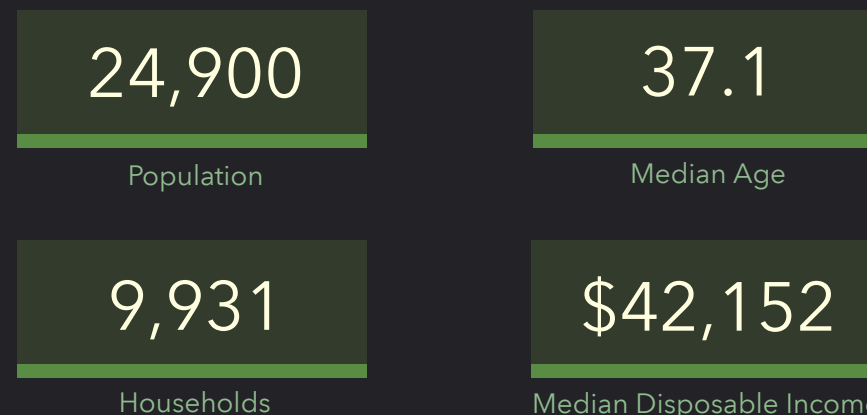

Demographic Profile

Como Perla Laundry (0 - 10 minutes)
1255 Harrison Ave, Centralia, Washington, 98531
Drive time band of 0 - 10 minutes

Prepared by Esri
Latitude: 46.73080
Longitude: -122.98500

DEMOGRAPHIC PROFILE

Como Perla Laundry
Drive time band of 0 - 10 minutes

EDUCATION

INCOME

EMPLOYMENT

KEY FACTS

This infographic contains data provided by Esri. The vintage of the data is 2021, 2026.
© 2022 Esri

Source: This infographic contains data provided by Esri. The vintage of the data is 2021, 2026.