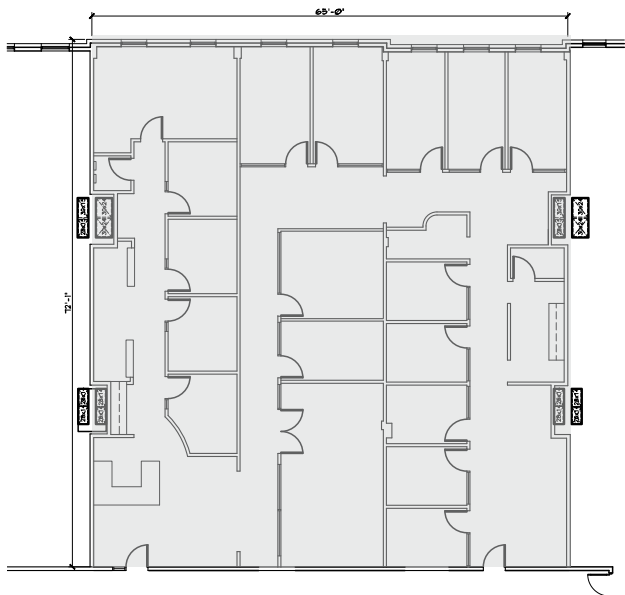

PRIME OFFICE AND MEDICAL SPACE AVAILABLE

THE SHIRE AT CITYLINE

3600 - 3610 SHIRE BLVD | RICHARDSON, TEXAS

3600 SHIRE

SUITE 200

3,124 SF

Reception area, multiple offices,
conference room, open workspace,
break area

SUITE 202/204

5,814 SF

14 Offices, 2 conference rooms,
reception and lobby, break area

3610 SHIRE

SUITE 200

4,739 SF

Former medical space

11 Offices, large reception and
waiting area, break area

AN ADDRESS THAT WORKS HARDER

MEDICAL AND OFFICE DESIGNED TO PERFORM

3600 SHIRE

SUITE 202/204 - 5,814 SF

3600 SHIRE

SUITE 200 3,124 SF

3610 SHIRE

SUITE 200 - 4,739 SF