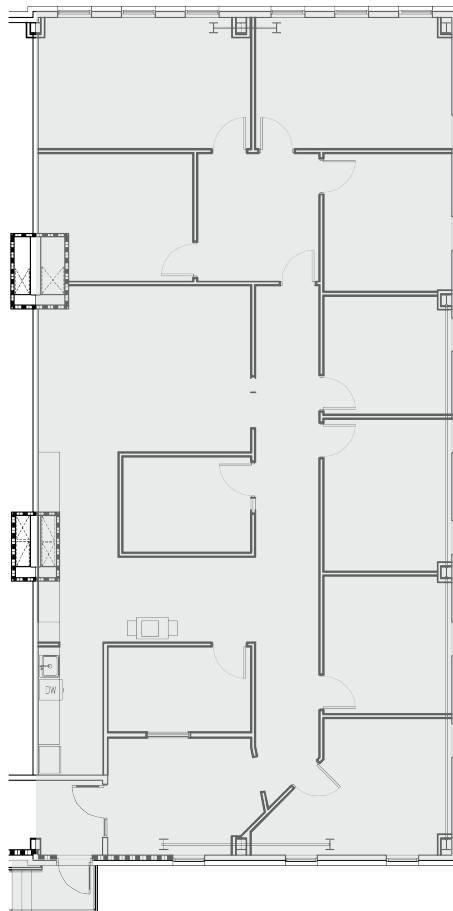

PRIME OFFICE AND MEDICAL SPACE AVAILABLE

THE SHIRE AT CITYLINE

3600 - 3610 SHIRE BLVD | RICHARDSON, TEXAS

3600 SHIRE

SUITE 200

3,124 SF

Reception area, multiple offices,
conference room, open workspace,
break area

SUITE 202/204

5,814 SF

14 Offices, 2 conference rooms,
reception and lobby, break area

3610 SHIRE

SUITE 200

4,739 SF

Former medical space

11 Offices, large reception and
waiting area, break area

AN ADDRESS THAT WORKS HARDER

MEDICAL AND OFFICE DESIGNED TO PERFORM

3600 SHIRE

SUITE 202/204 - 5,814 SF

3600 SHIRE

SUITE 200 3,124 SF

3610 SHIRE

SUITE 200 - 4,739 SF