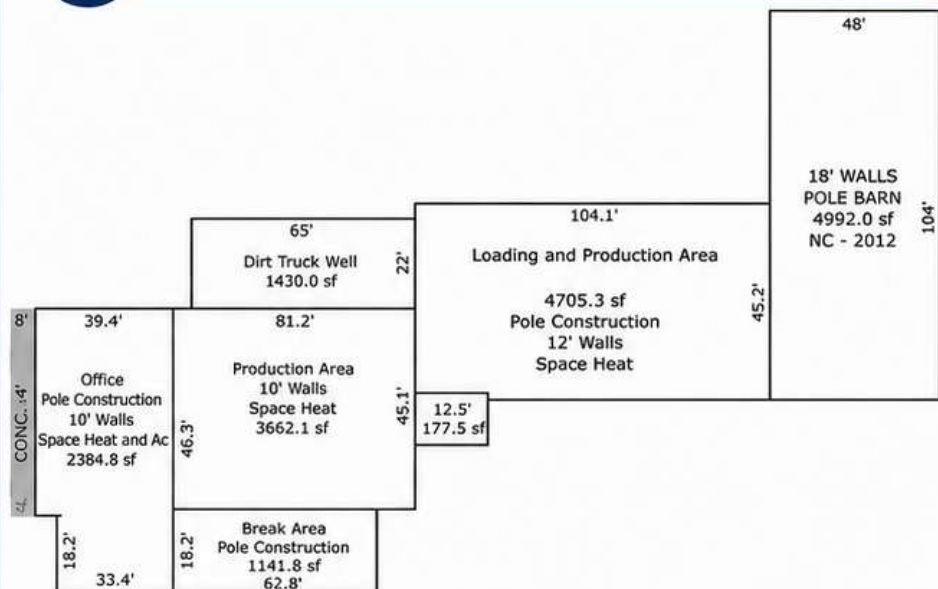

16,887 SF WAREHOUSE FOR SALE

\$724,900

AVAILABLE
6/1/2026

CONDITION
NEW

BELDING, MI

**PURCHASE
OPPORTUNITY**

PROPERTY HIGHLIGHTS

- ✓ 16,887 SF Industrial Warehouse
- ✓ Reception Area
- ✓ 2 Front Offices
- ✓ Quality Control Center
- ✓ Lunchroom / Break Area
- ✓ 2 Production Offices
- ✓ Men/Women Restrooms
- ✓ 2 Dock Doors
- ✓ 2 Overhead Doors
- ✓ 12', 14', and 18' ceiling heights
- ✓ 3 Ton Crane
- ✓ More photos available on request

FLOOR PLAN

**PLEASE REACH OUT WITH ANY QUESTIONS
OR TO SCHEDULE A TOUR.**