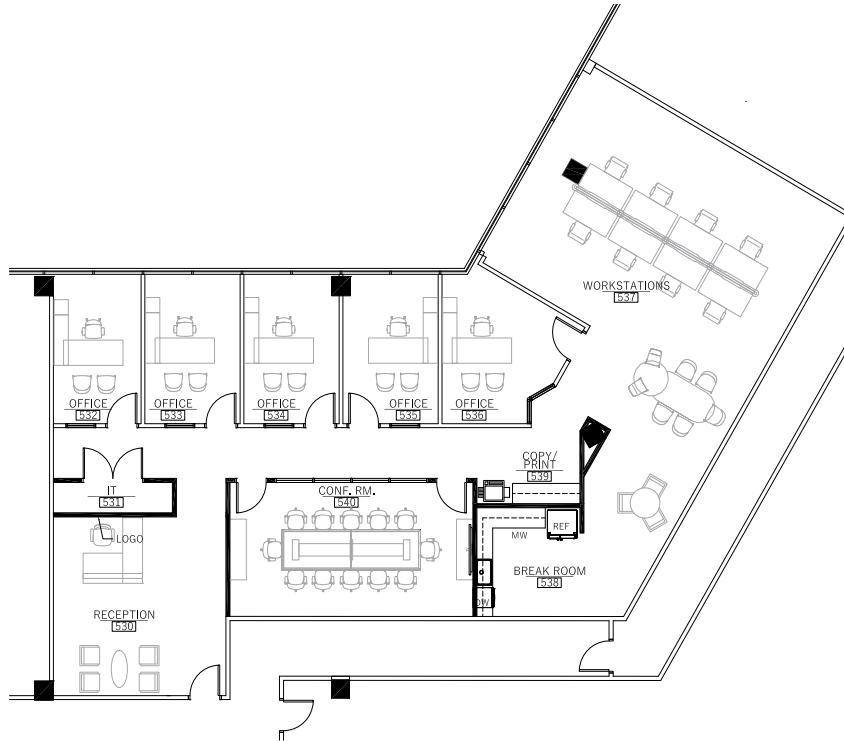

# Palisades

5901 Peachtree Road  
Atlanta, GA 30328

Suite C-550 | 3,735 RSF

[growatpalisades.com](http://growatpalisades.com)

**AUSTIN CHASE**

achase@trinity-partners.com  
404.242.9078

**CORI NUTTALL, CCIM**