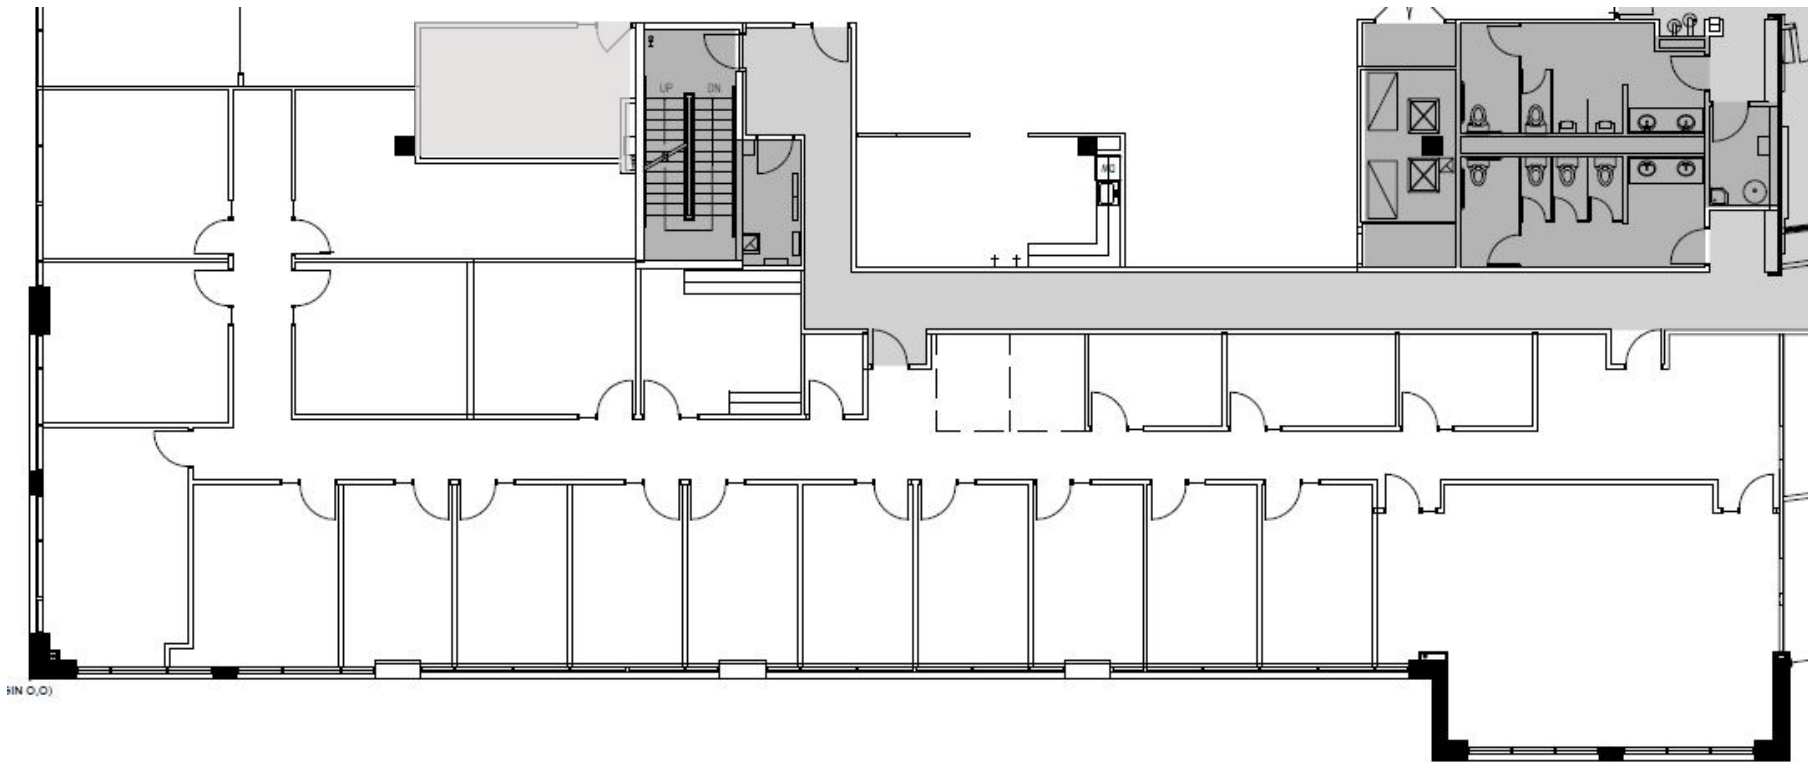

Suite 280

ELDORADO RIDGE I

6,478 RSF

11001 WEST 120TH AVENUE, BROOMFIELD CO 80021

PETER THOMAS
pthomas@lpc.com
303.324.0677

ANDREW PIEPGRAS
apiepgras@lpc.com
303.882.6591

Lincoln

Owner: Athena Partners, LLC
Management: