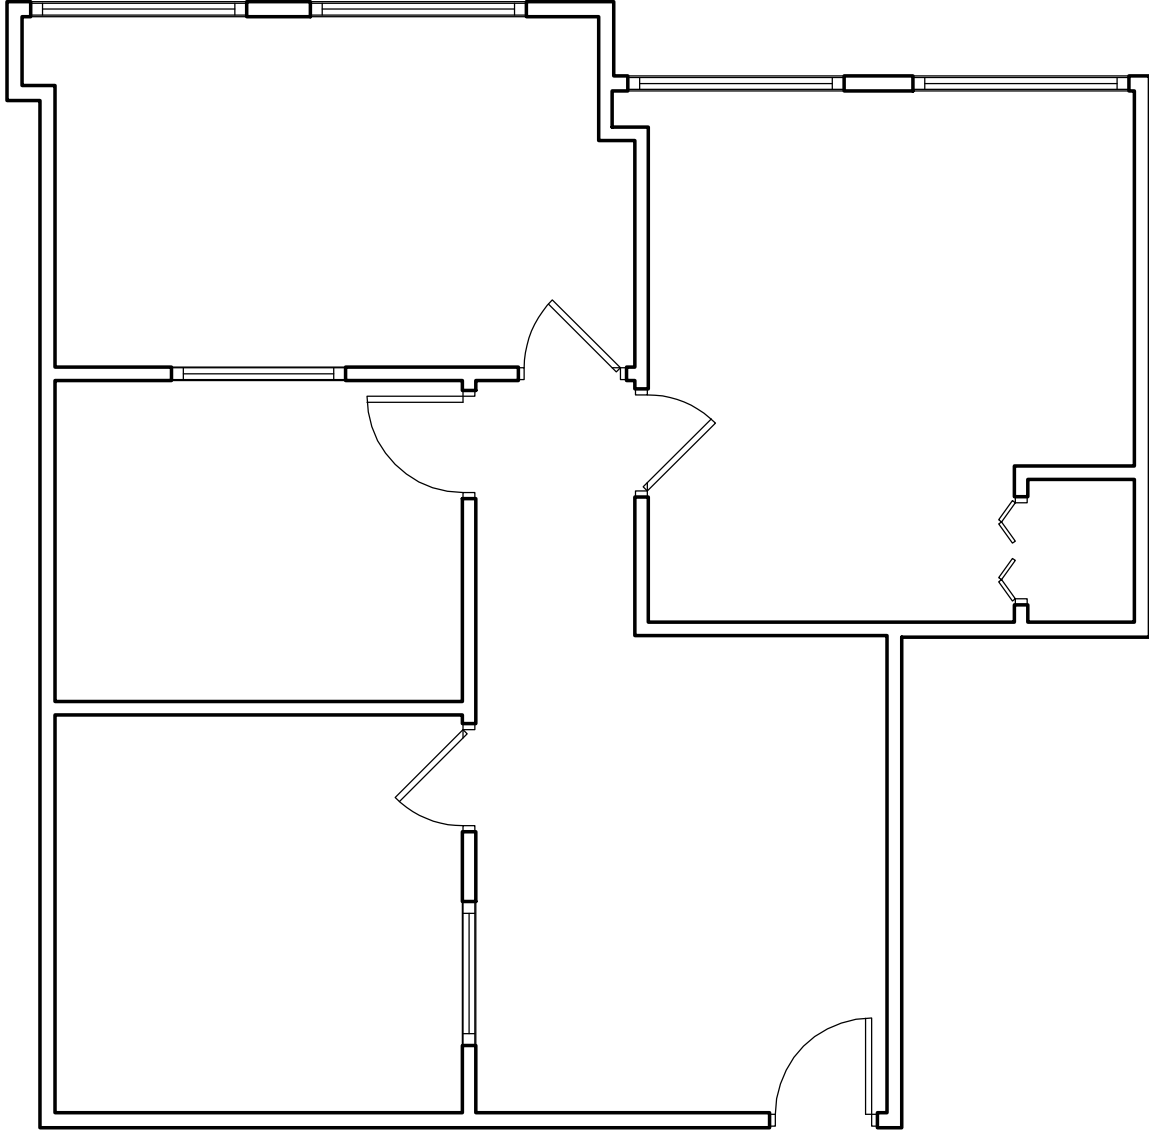

SUITE 110
904 SF

FLOOR PLAN **A**
SCALE 3/31=1'0"

mission center

7851 Mission Center
San Diego, Ca 92108
Suite 110

Crown Investment
Juan Carlos Guevara
619-778-2088