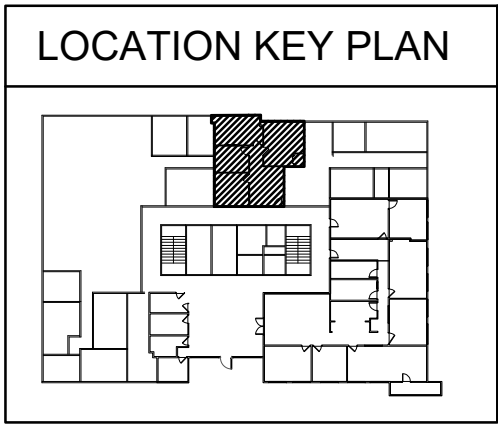

SUITE 110
904 SF

FLOOR PLAN **A**
SCALE 3/31=1'0"

mission center

7851 Mission Center
San Diego, Ca 92108
Suite 110

Crown Investment
Juan Carlos Guevara
619-778-2088