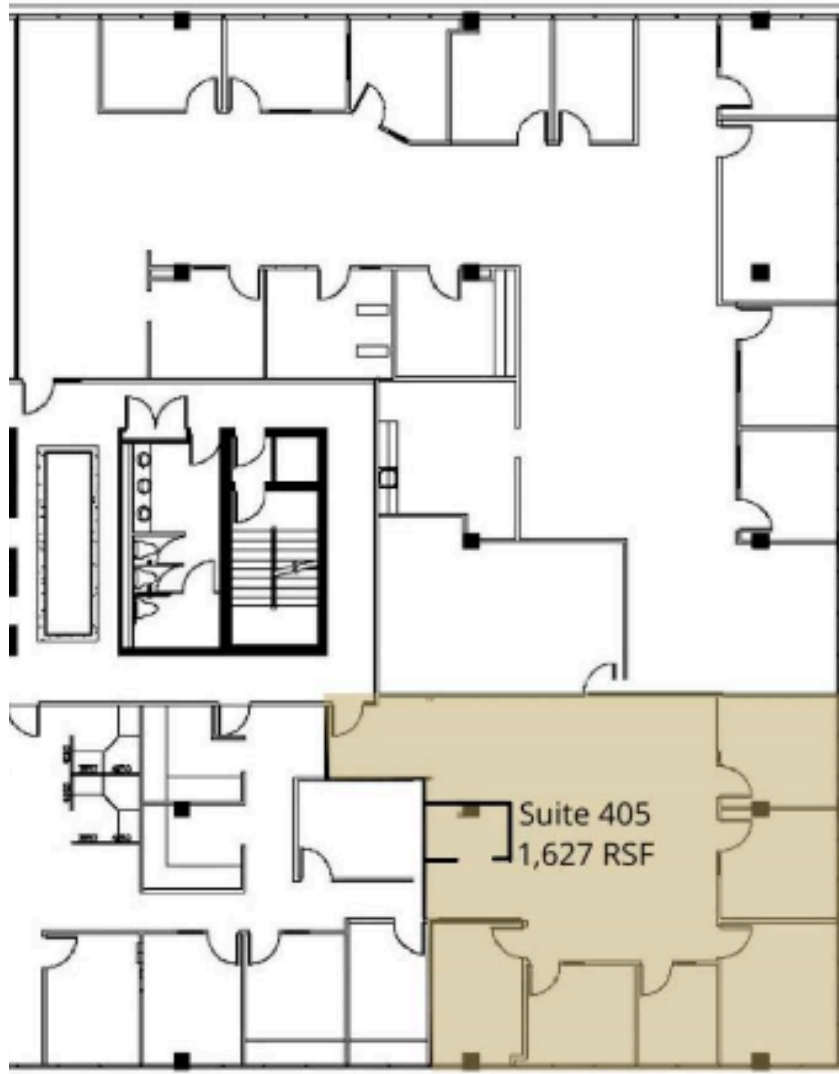

# RALEIGH WEST OFFICE

6443 SW BEAVERTON-HILLS HIGHWAY |  
PORTLAND, OREGON 97221

SUITE 405: 1,627 RSF

FOR LEASING INFORMATION:

**CARTER BEYL**

Licensed in Oregon

503.522.2280

[Carter@menasheproperties.com](mailto:Carter@menasheproperties.com)