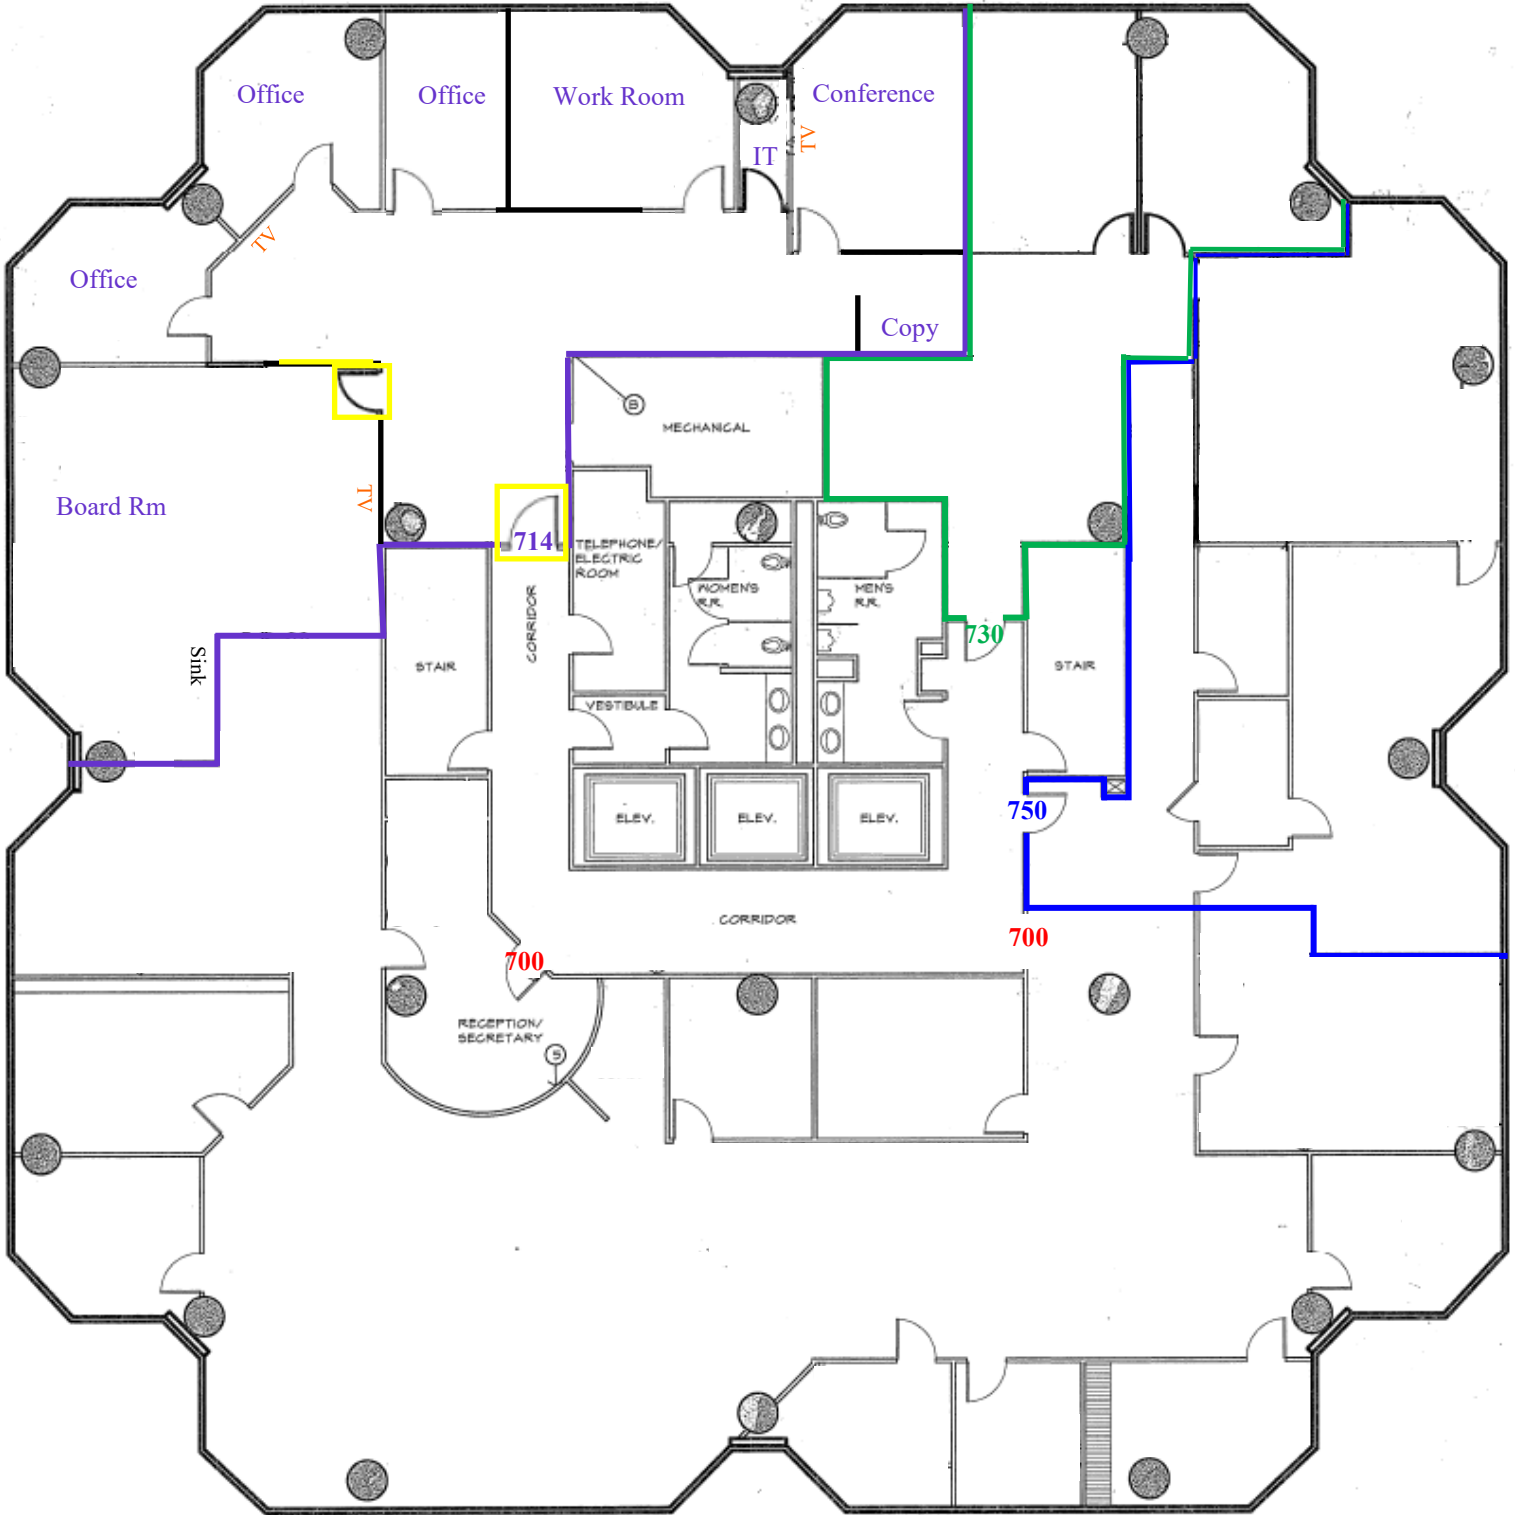

3,001sqft
Galleria Village
1716 Briarcrest Dr., Suite 714
Bryan TX 77802

Contact:
Jim Lewis
jim@galleriavillage.com
o: 979.691.8900 c: 979.575.8555

**Galleria Village - 7th Floor
1716 Briarcrest Dr - Bryan TX**