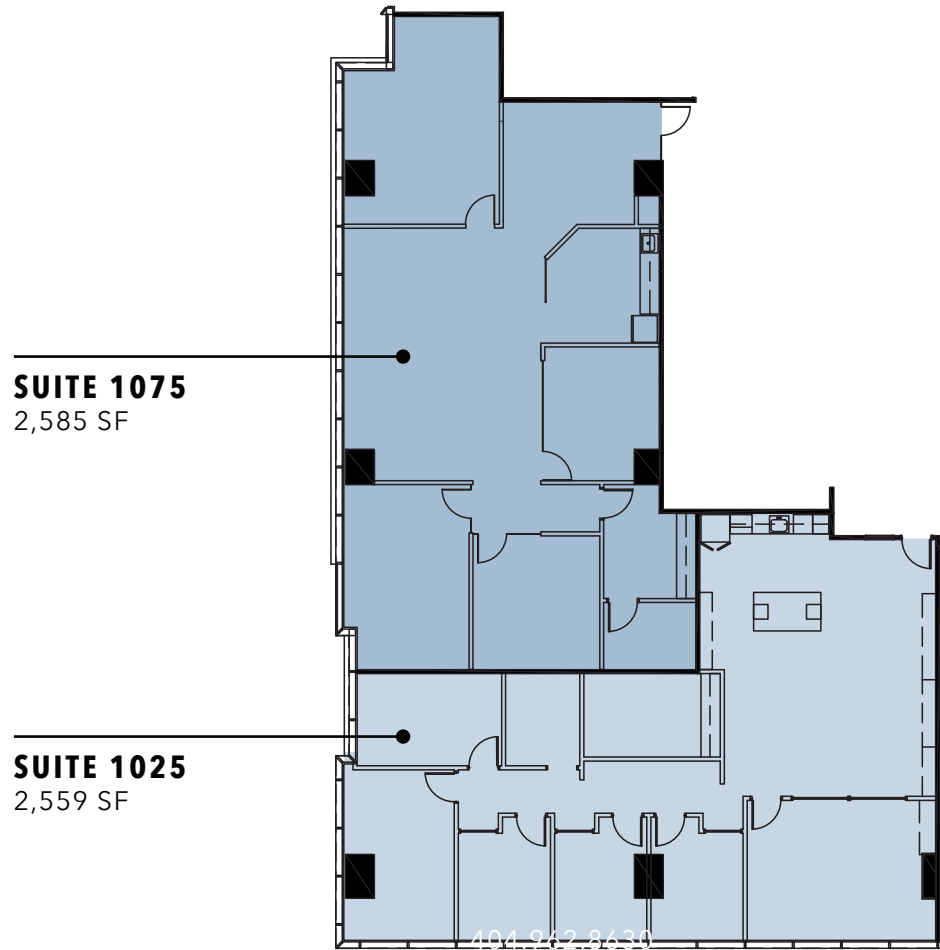

3630
PEACHTREE

SUITE 1025 & 1075 5,144 SF

LEASING TEAM

GLENN KOLKER

glenn.kolker@streamrealty.com 404.962.8630

BRYAN HELLER

bryan.heller@streamrealty.com 404.962.8636

PARKER WELTON