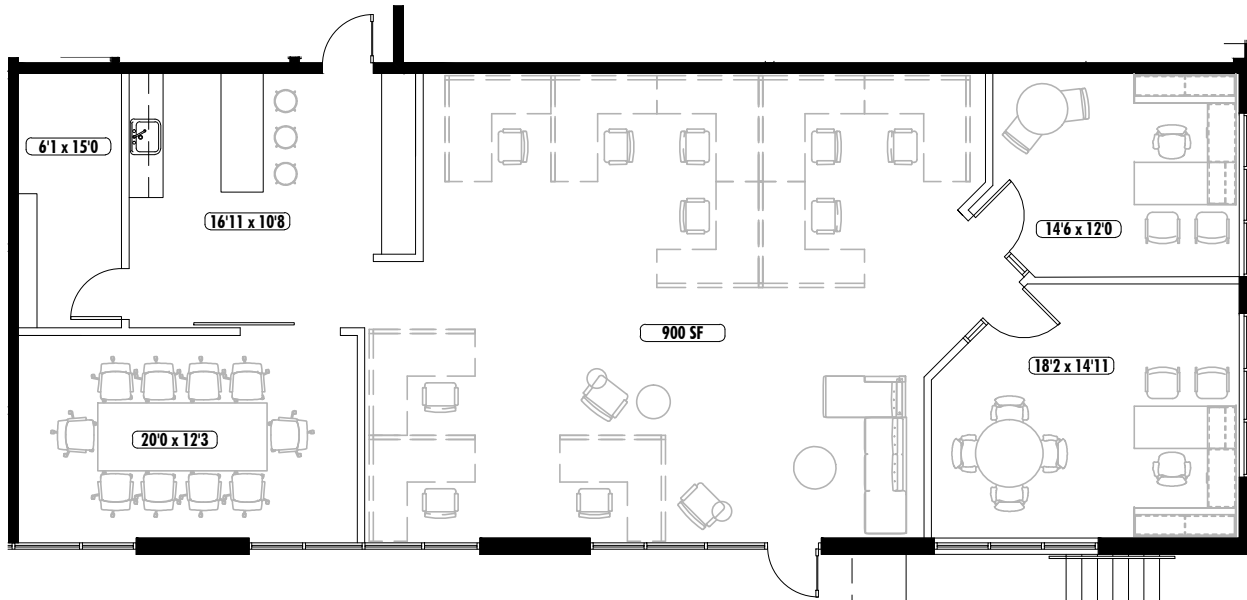

 **ARMOUR YARDS**

225 OTTLEY DRIVE • ATLANTA, GA
SUITE 140 • 2,483 RSF

KEY PLAN

1ST FLOOR
NOT TO SCALE

N

08.16.24

Jeff Bellamy 404.995.2221
Brooke Dewey 404.995.2138