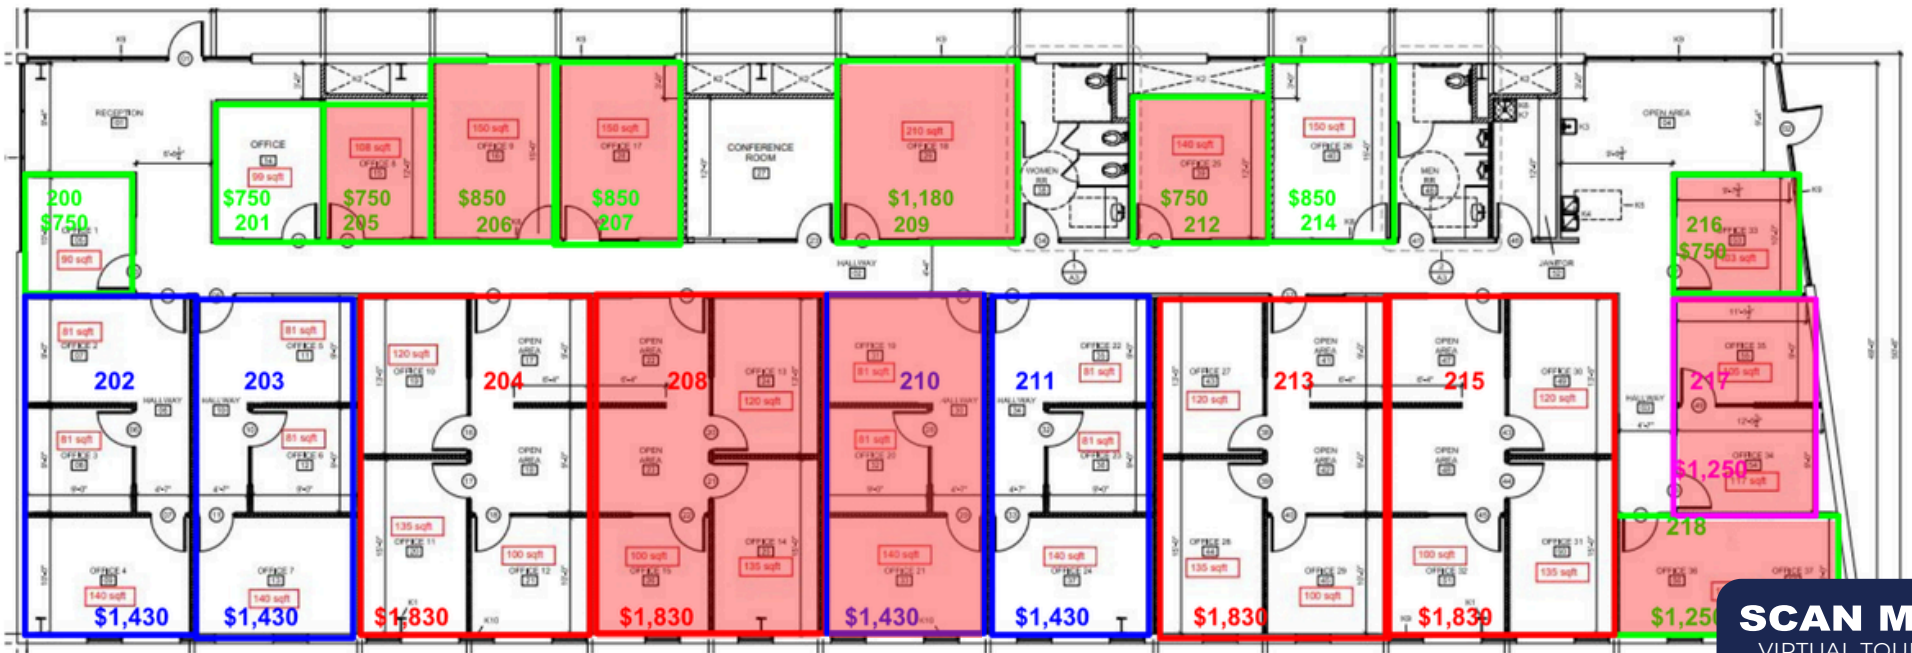

5 | FLOOR PLAN

11680 MONTANA BLDG. B | SECOND LEVEL | EL PASO TEXAS 79936 | FOR LEASE

LEASED

- FLOOR PLAN A
- FLOOR PLAN B
- FLOOR PLAN C
- FLOOR PLAN D

SCAN ME
VIRTUAL TOUR