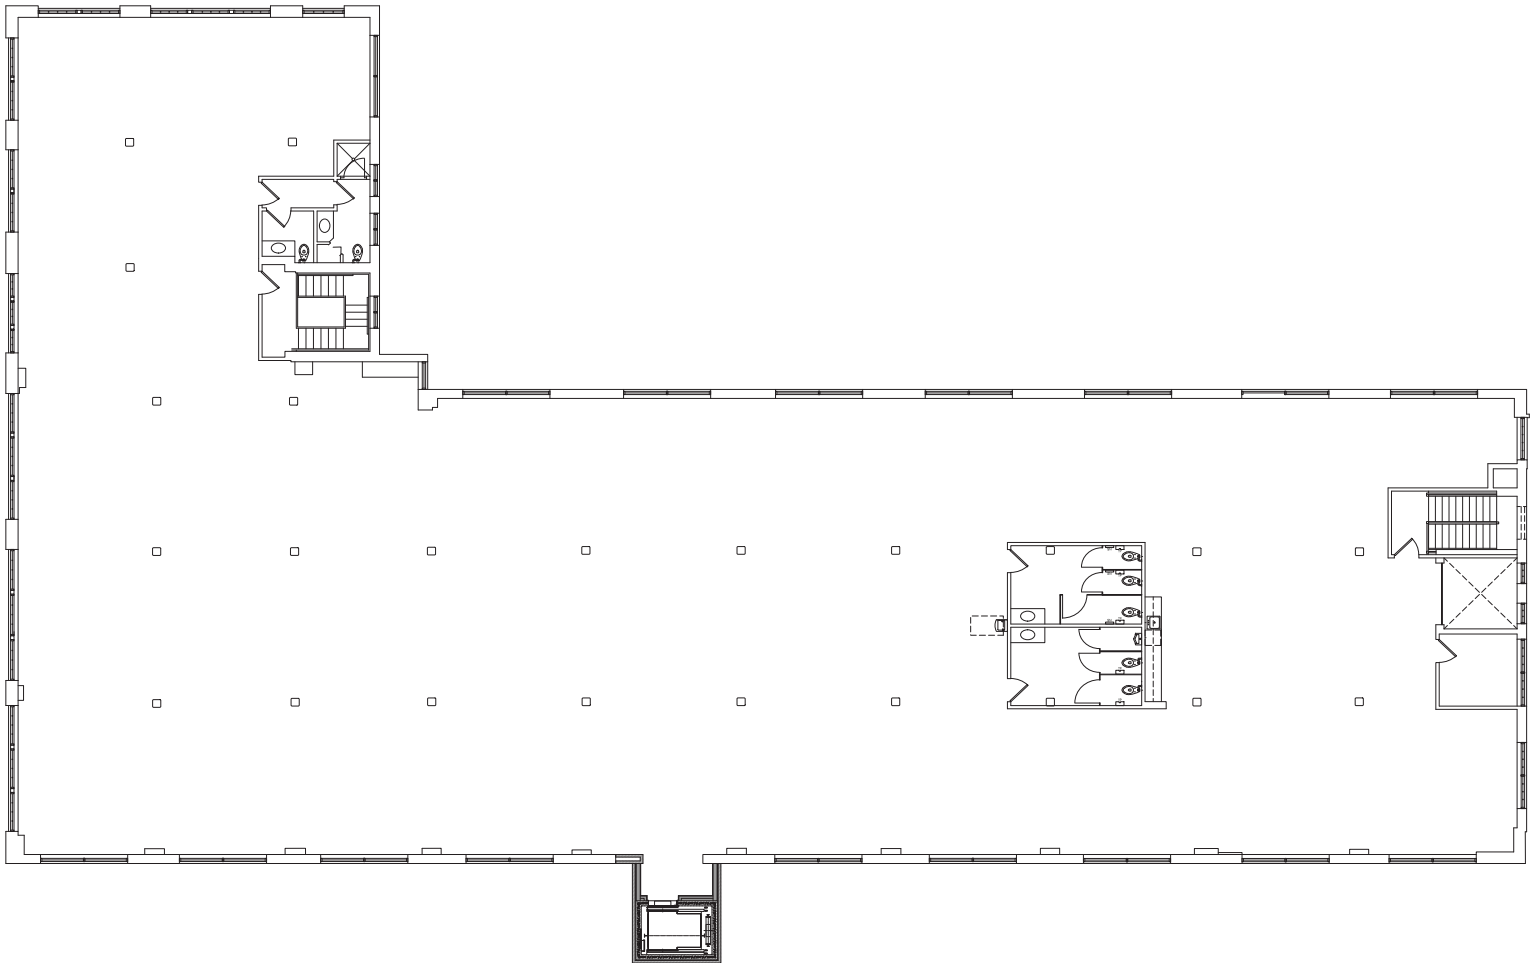

1401

WEST MOREHEAD

Suite 200 - 14,742 RSF

[View virtual tour](#)

Contact

CHARLEY LEAVITT

704.634.8254

charley.leavitt@streamrealty.com