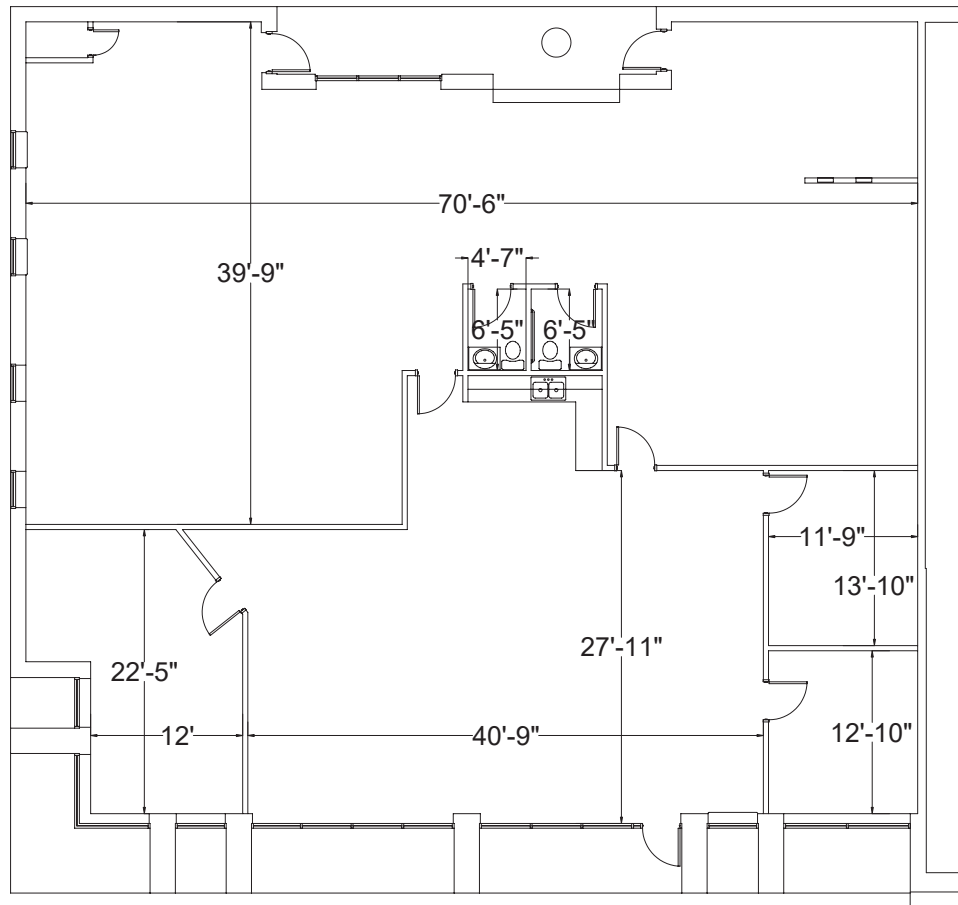

5911 Breckenridge Parkway, Tampa, FL

Suite K: 5,051 RSF

KEY PLAN

For more information:

Kelli Hatton
+1 813.454.1619
khatton@naiburnsscalo.com

Coy Lowrey
+1 813.215.8168
clowrey@naiburnsscalo.com

5201 W Kennedy Blvd, Suite 925
Tampa, FL
+1 813.815.8360