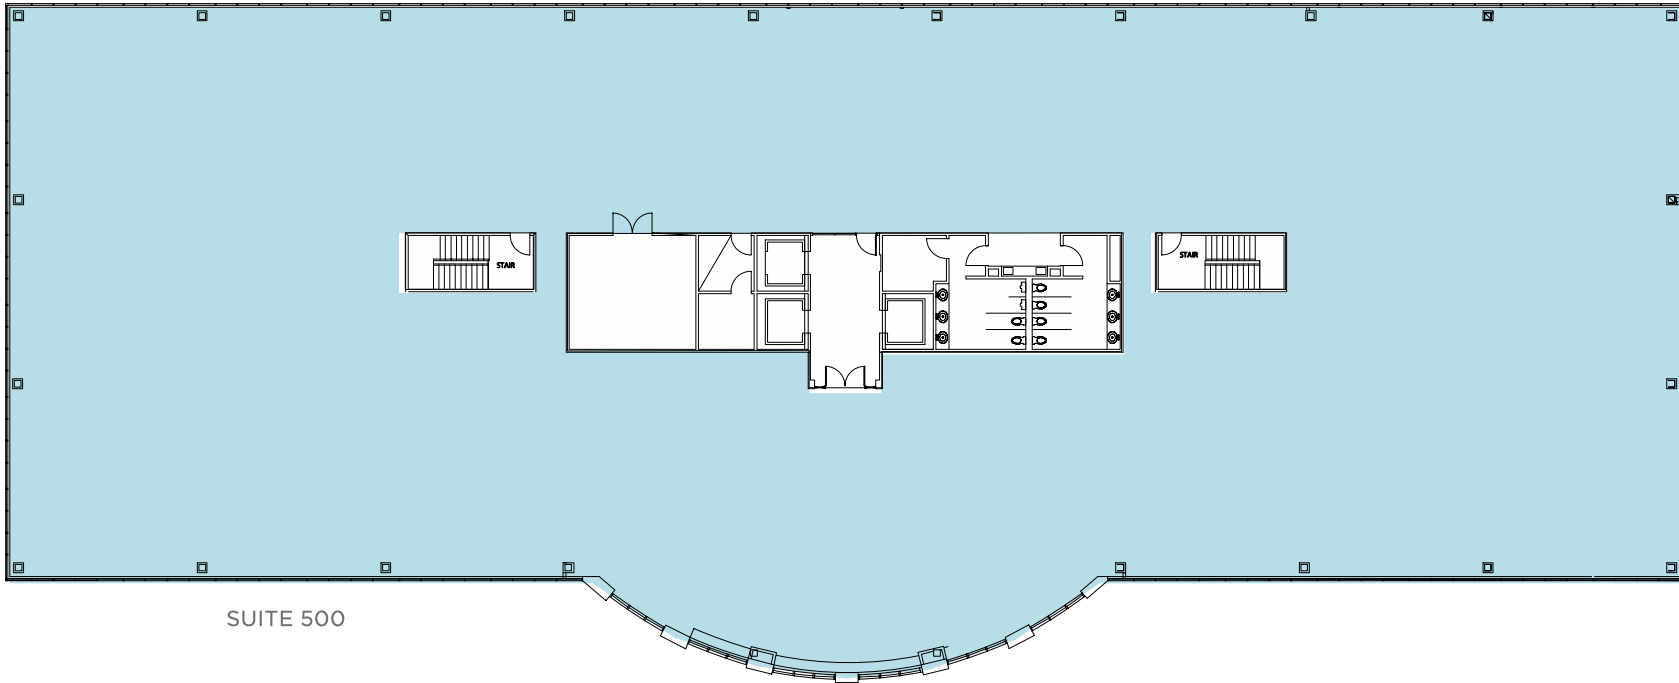

7025 ALBERT PICK RD
GREENSBORO, NC 27410

AIRPARK EAST
5th FLOOR AVAILABILITY

SUITE 500	23,699 SF Available

Kevin Kemp, SIOR
Senior Director
+1 336 812 3307
kevin.kemp@cushwake.com

Raffi Simel, SIOR
Senior Associate
+1 336 289 2541
raffi.simel@cushwake.com

628 Green Valley Road, Ste. 202
Greensboro, NC 27408
Main +1 336 668 9999
cushmanwakefield.com