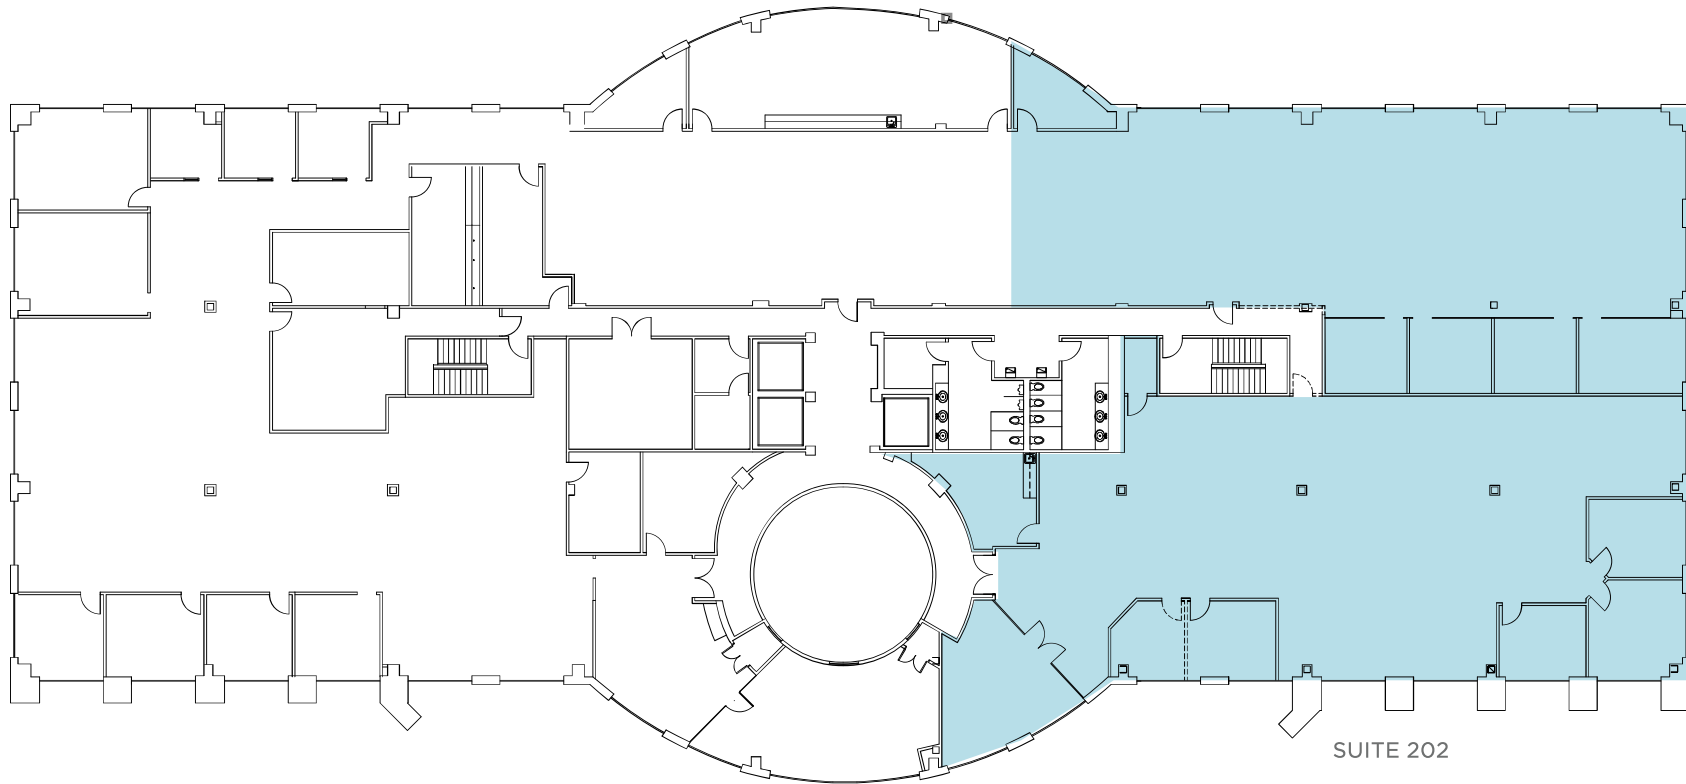

SUITE 202	10,294 RSF Available

Kevin Kemp, SIOR
Senior Director
+1 336 812 3307
kevin.kemp@cushwake.com

Raffi Simel, SIOR
Senior Associate
+1 336 289 2541
raffi.simel@cushwake.com

628 Green Valley Road, Ste. 202
Greensboro, NC 27408
Main +1 336 668 9999
cushmanwakefield.com