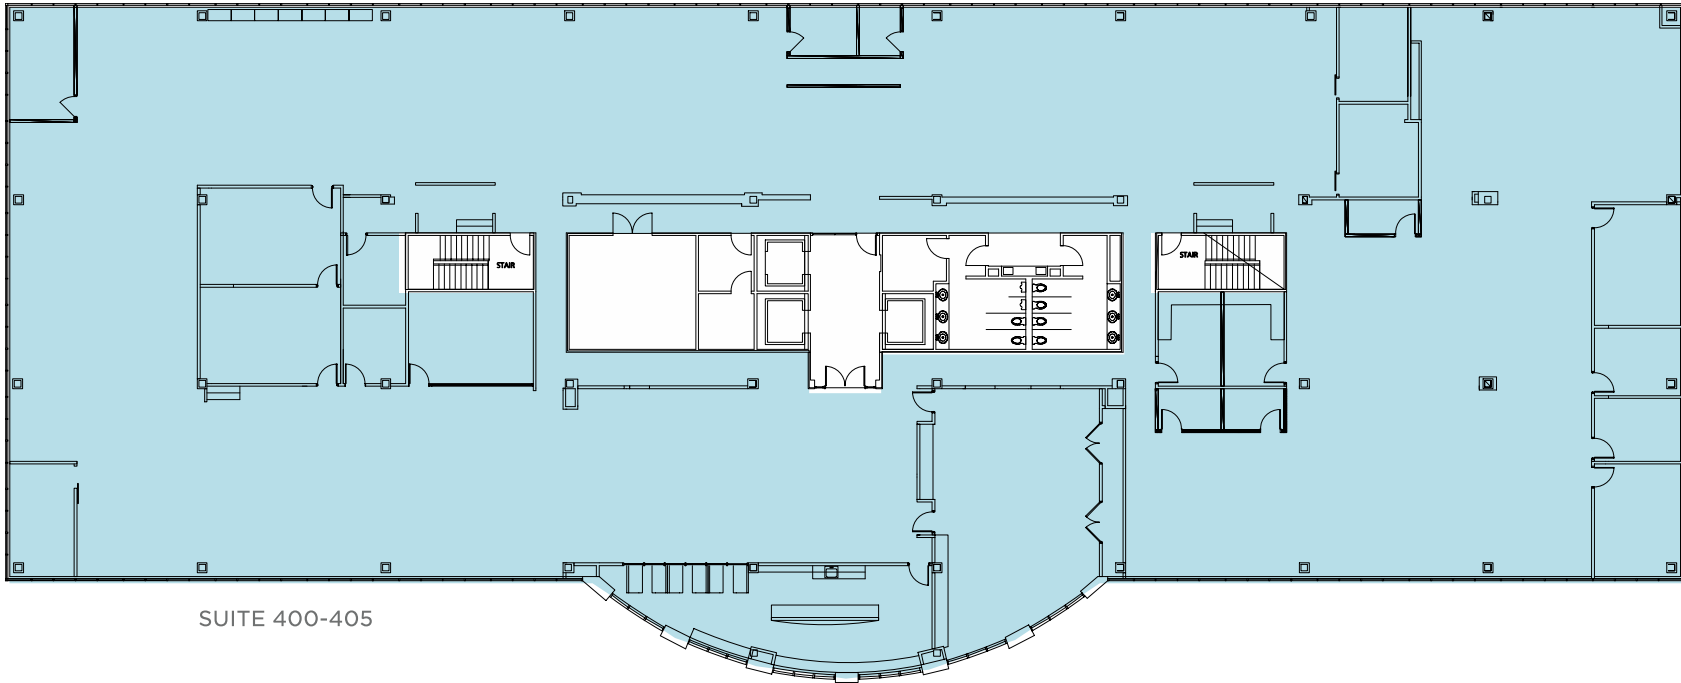

7025 ALBERT PICK RD
GREENSBORO, NC 27410

**AIRPARK EAST
4TH FLOOR AVAILABILITY**

SUITE 400-405

24,092 SF Available

Kevin Kemp, SIOR
Senior Director
+1 336 812 3307
kevin.kemp@cushwake.com

Raffi Simel, SIOR
Senior Associate
+1 336 289 2541
raffi.simel@cushwake.com