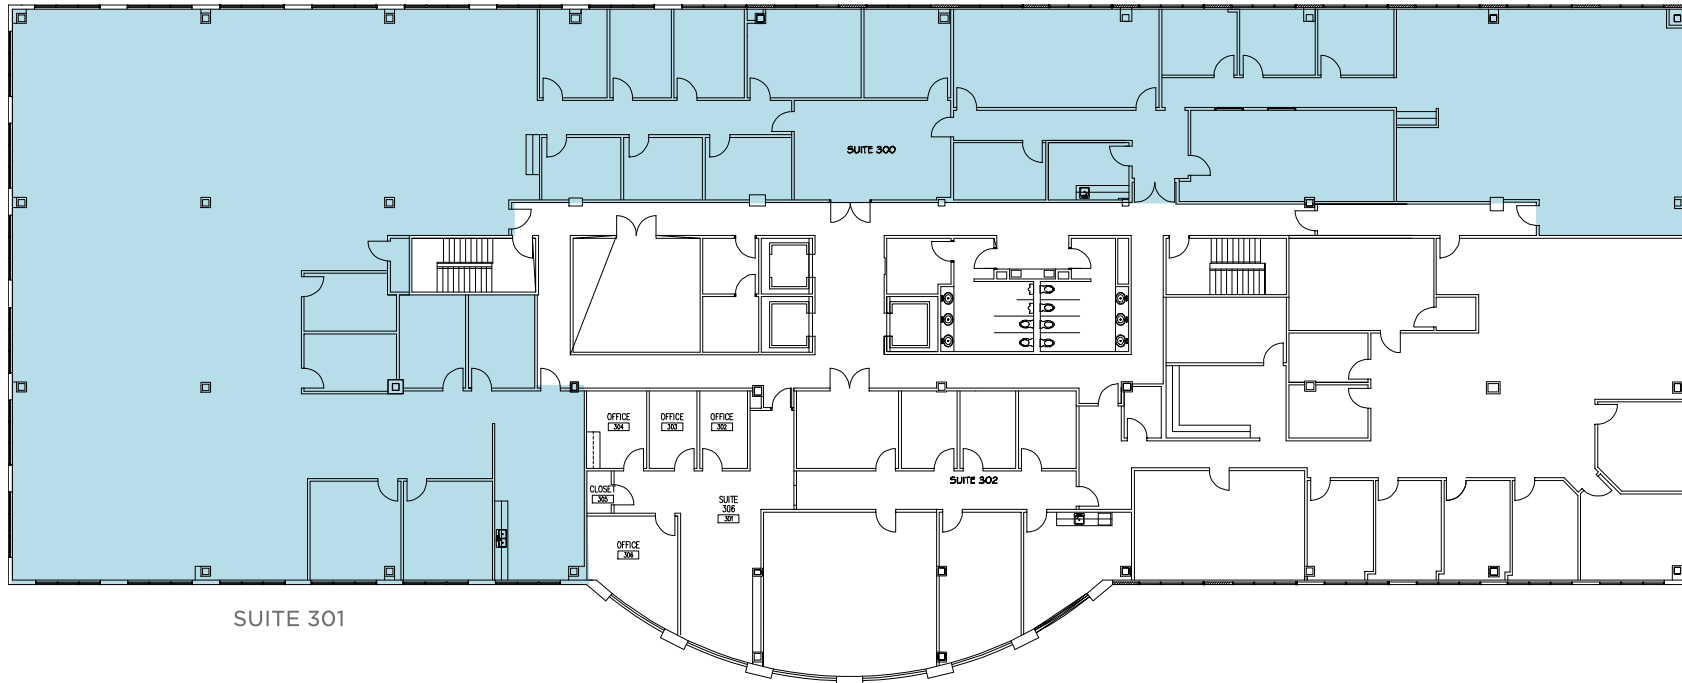

SUITE 301	14,045 RSF Available

Kevin Kemp, SIOR
Senior Director
+1 336 812 3307
kevin.kemp@cushwake.com

Raffi Simel, SIOR
Senior Associate
+1 336 289 2541
raffi.simel@cushwake.com

628 Green Valley Road, Ste. 202
Greensboro, NC 27408
Main +1 336 668 9999
cushmanwakefield.com