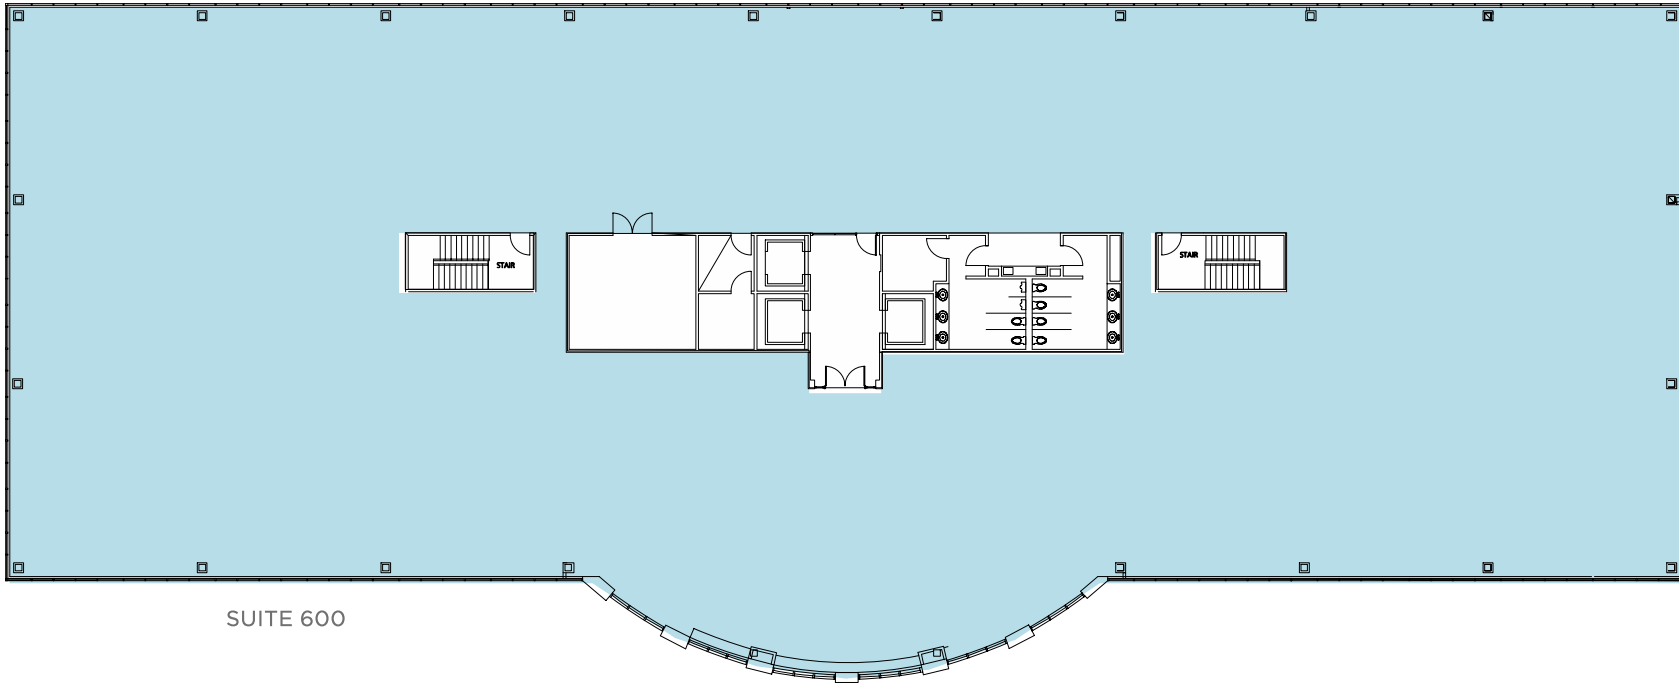

7025 ALBERT PICK RD
GREENSBORO, NC 27410

**AIRPARK EAST
6TH FLOOR AVAILABILITY**

SUITE 600	23,249 SF Available

Kevin Kemp, SIOR
Senior Director
+1 336 812 3307
kevin.kemp@cushwake.com

Raffi Simel, SIOR
Senior Associate
+1 336 289 2541
raffi.simel@cushwake.com

628 Green Valley Road, Ste. 202
Greensboro, NC 27408
Main +1 336 668 9999
cushmanwakefield.com