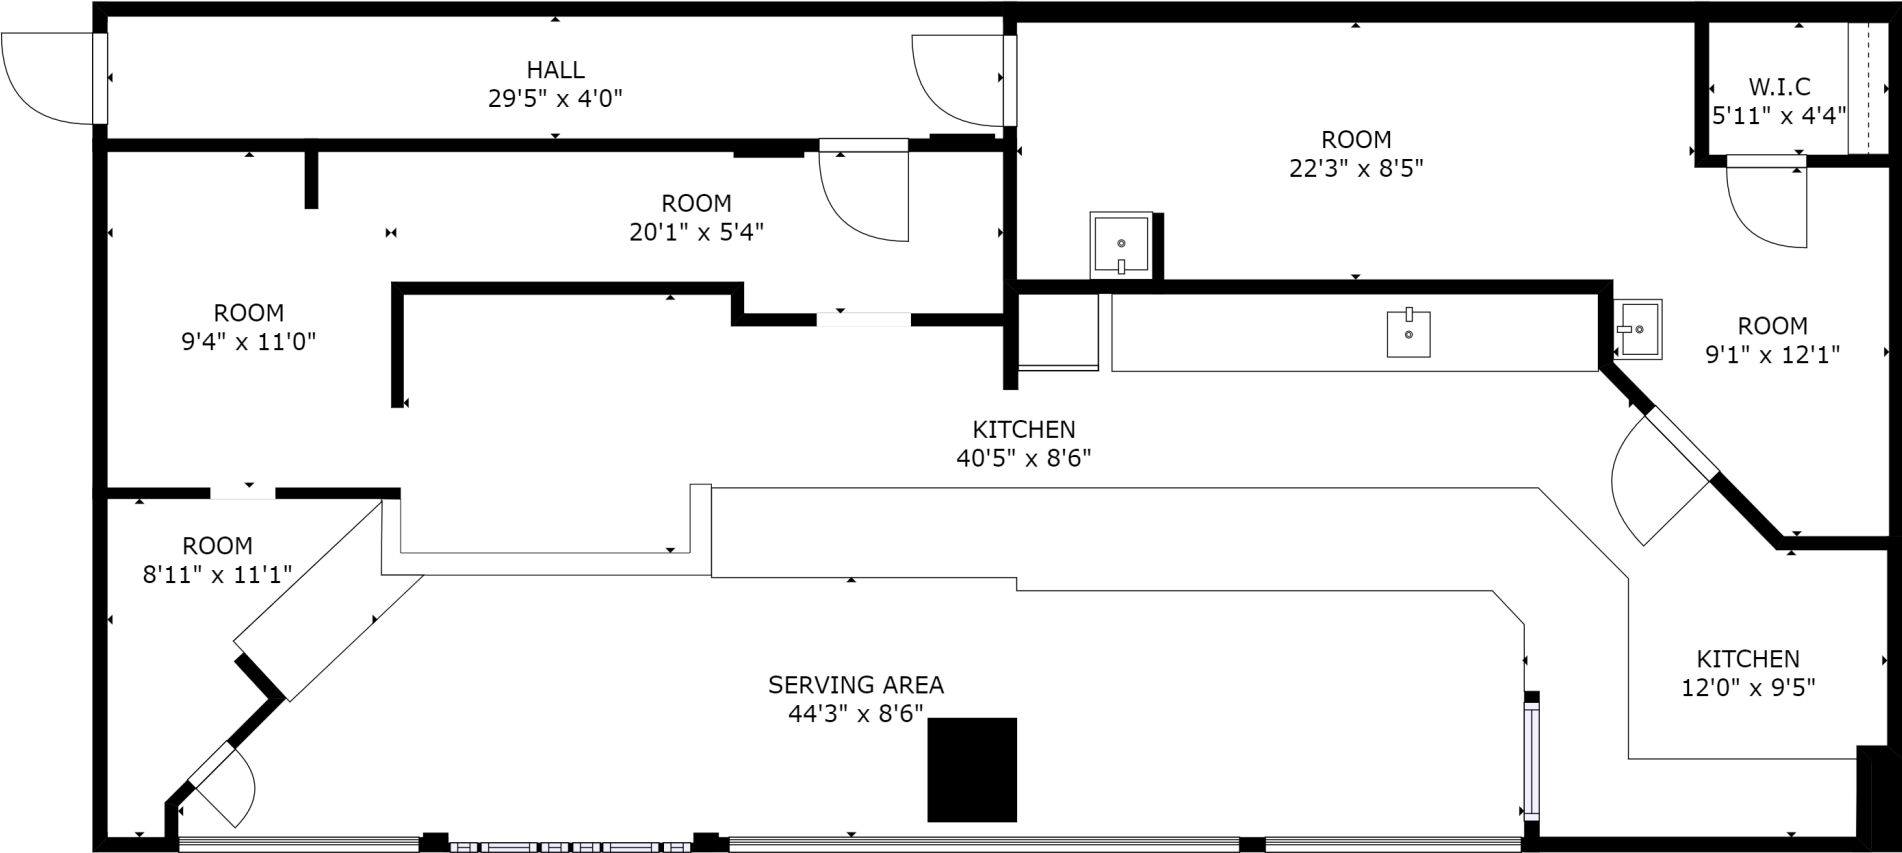

Suite 114 | 1,875 RSF

Kyle Church
205 919 1528
kyle@lightpointcre.com