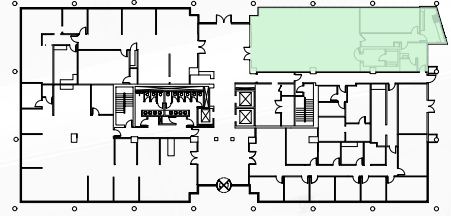

SOMERSET

4505 & 4515 FALLS OF NEUSE RD RALEIGH NC 27609

South (4505)

Suite 100: 3,051 RSF

key