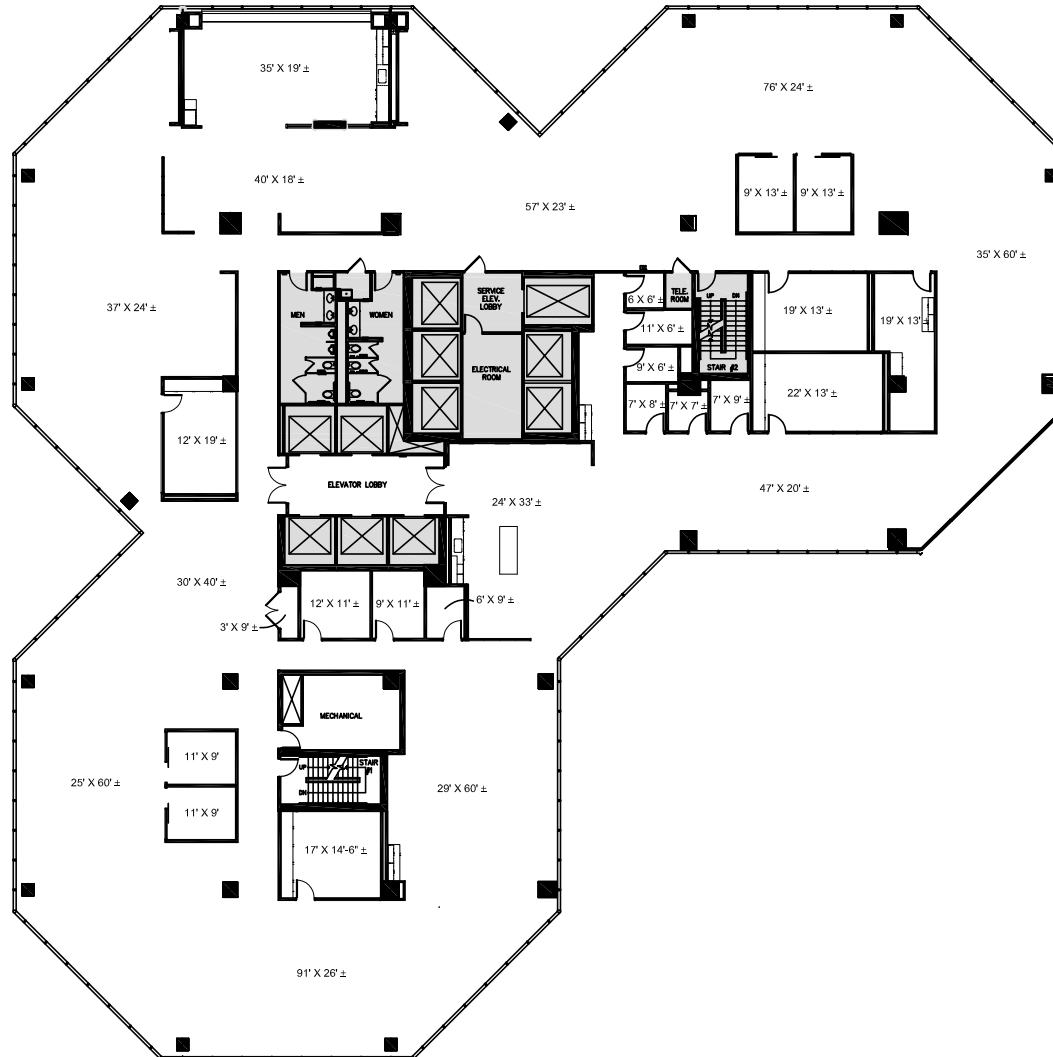

URBAN TOWERS

222 W LAS COLINAS BLVD.
IRVING, TX 75038

URBAN TOWERS

SUITE 1200N - 22,172 RSF

NEWMARK