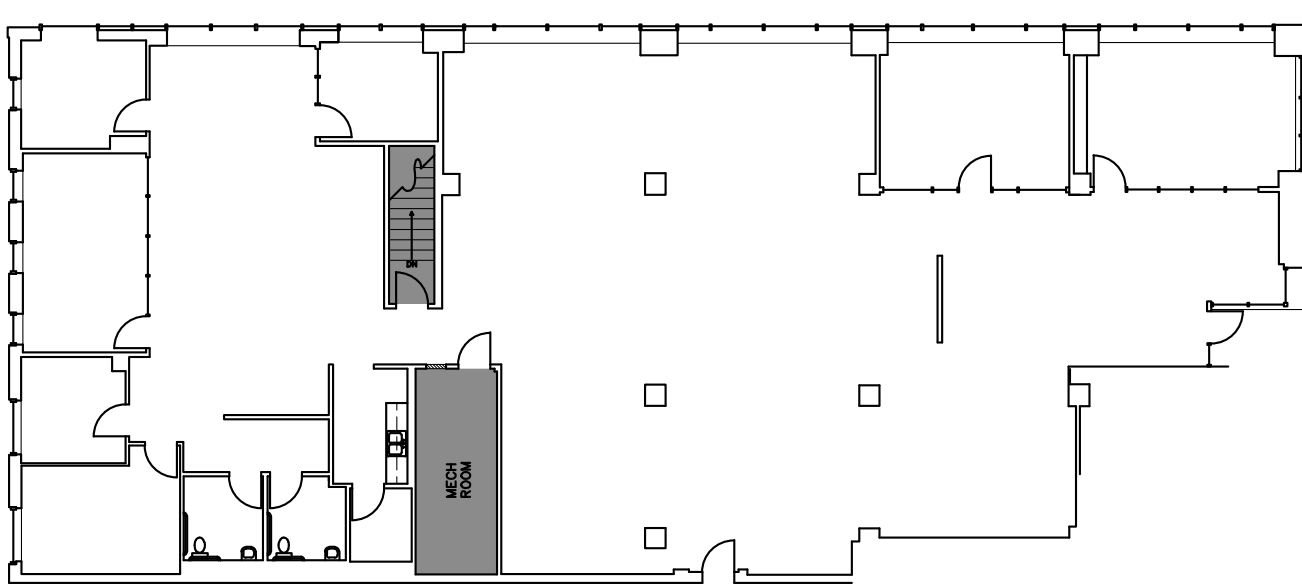

SUITE 110 - 6,704 SF

SUITE HIGHLIGHTS:

- Building lobby entry
- Move-in ready
- Breakroom
- Private restrooms
- Abundant natural light
- 4 private offices
- 3 conference rooms

CLICK OR SCAN
FOR 360°
VIRTUAL TOUR